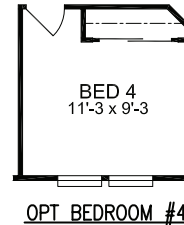

3 Bedroom, 2 Bath
Approx. 1,941 SQ. FT.

WOODLAND
Classic Series

Factory Expo
"Factory Direct Value" HOME CENTERS

6420 W. Allison, Box 5074 Chandler, AZ 85226

1-800-965-1603