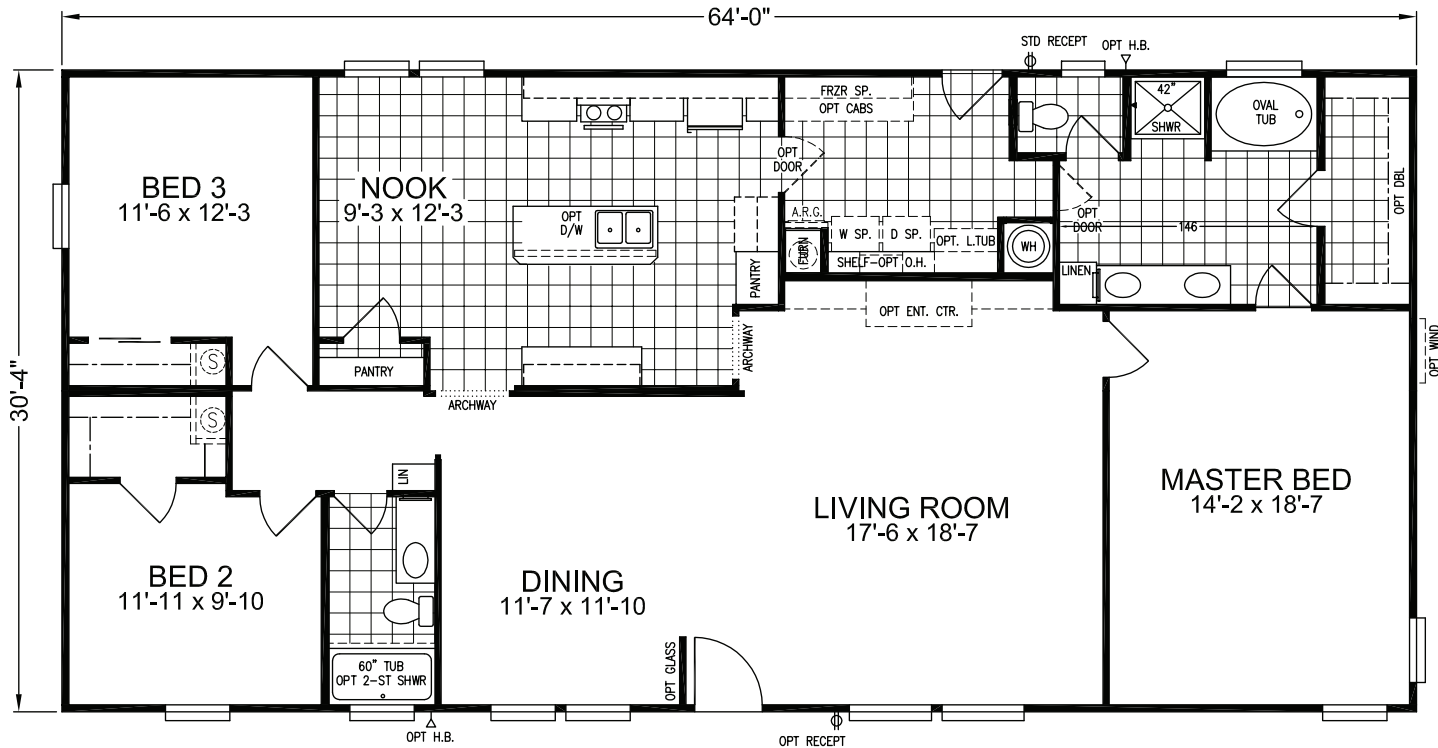

3 Bedroom, 2 Bath
Approx. 1,941 SQ. FT.

WOODLAND
Classic Series

Factory Expo
"Factory Direct Value" HOME CENTERS

6420 W. Allison, Box 5074 Chandler, AZ 85226

1-800-965-1603