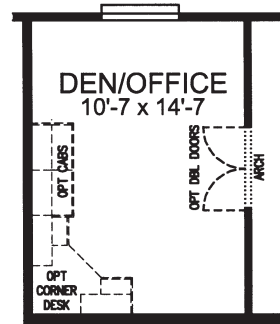

4 Bedroom, 3 Bath
Approx. 2,305 Sq. Ft.

Last Updated: 9-30-11

Factory Expo
"Factory Direct Value" HOME CENTERS

6420 W. Allison, Box 5074
 Chandler, AZ 85226

I authorize Factory Expo Home Centers to build my house, per this plan.