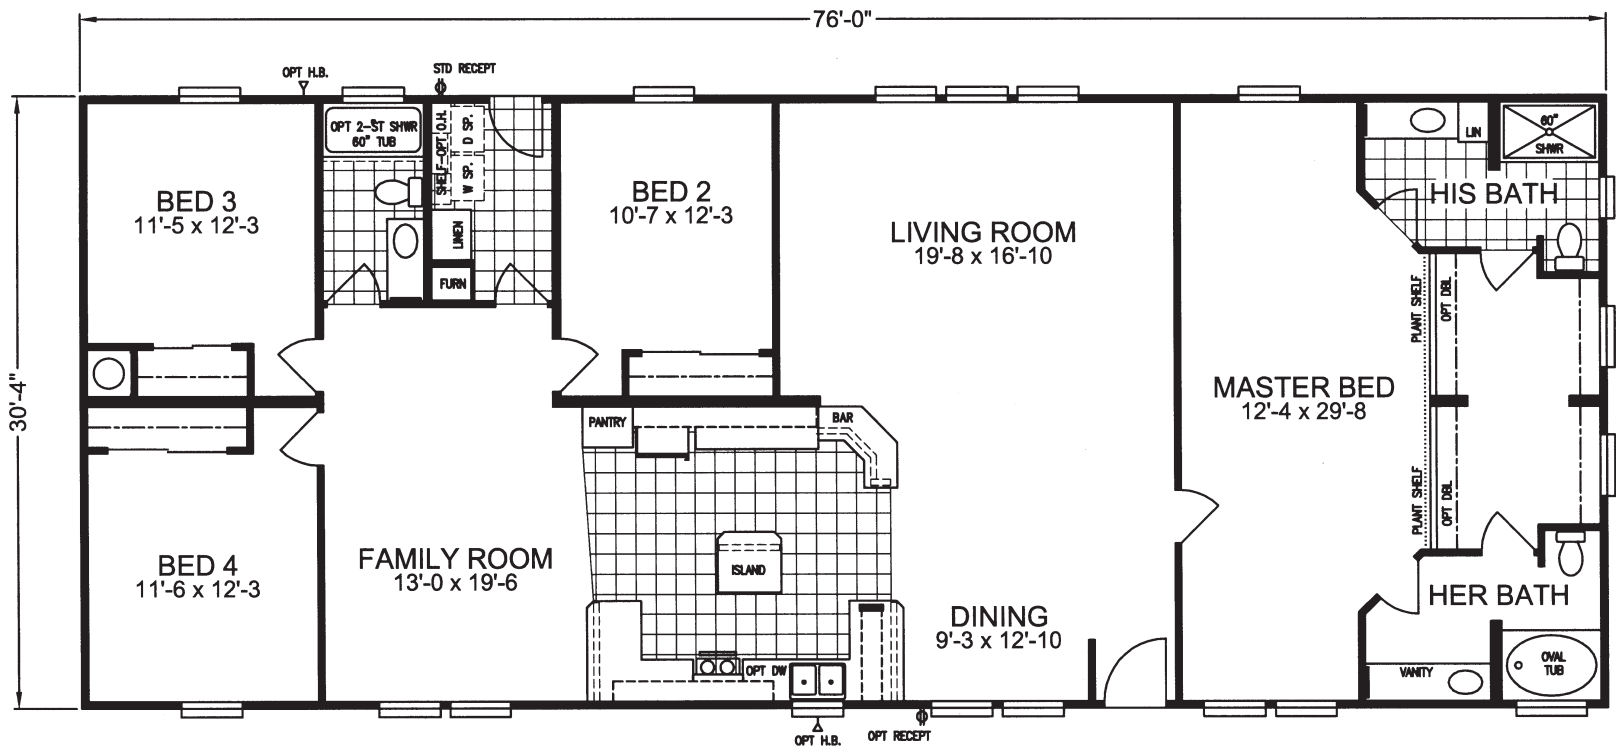

4 Bedroom, 3 Bath
Approx. 2,305 Sq. Ft.

Last Updated: 9-30-11

Factory Expo
"Factory Direct Value" HOME CENTERS

6420 W. Allison, Box 5074
 Chandler, AZ 85226

I authorize Factory Expo Home Centers to build my house, per this plan.