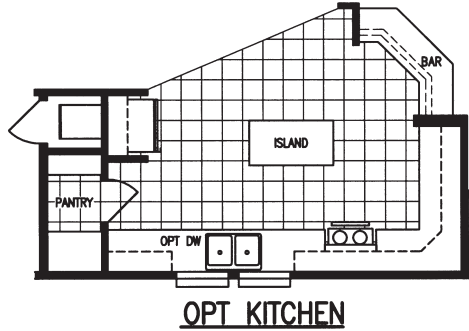

VALENCIA

Santa Fe Series

3 Bedroom, 2 Bath
Approx. 1,888 SQ. FT.

Factory Expo
"Factory Direct Value" HOME CENTERS
6420 W. Allison, Box 5074 Chandler, AZ 85226

1-800-965-1603

www.azchampion.com • www.redmanpride.com • www.azchampion.com • www.redmanpride.com • www.azchampion.com • www.redmanpride.com