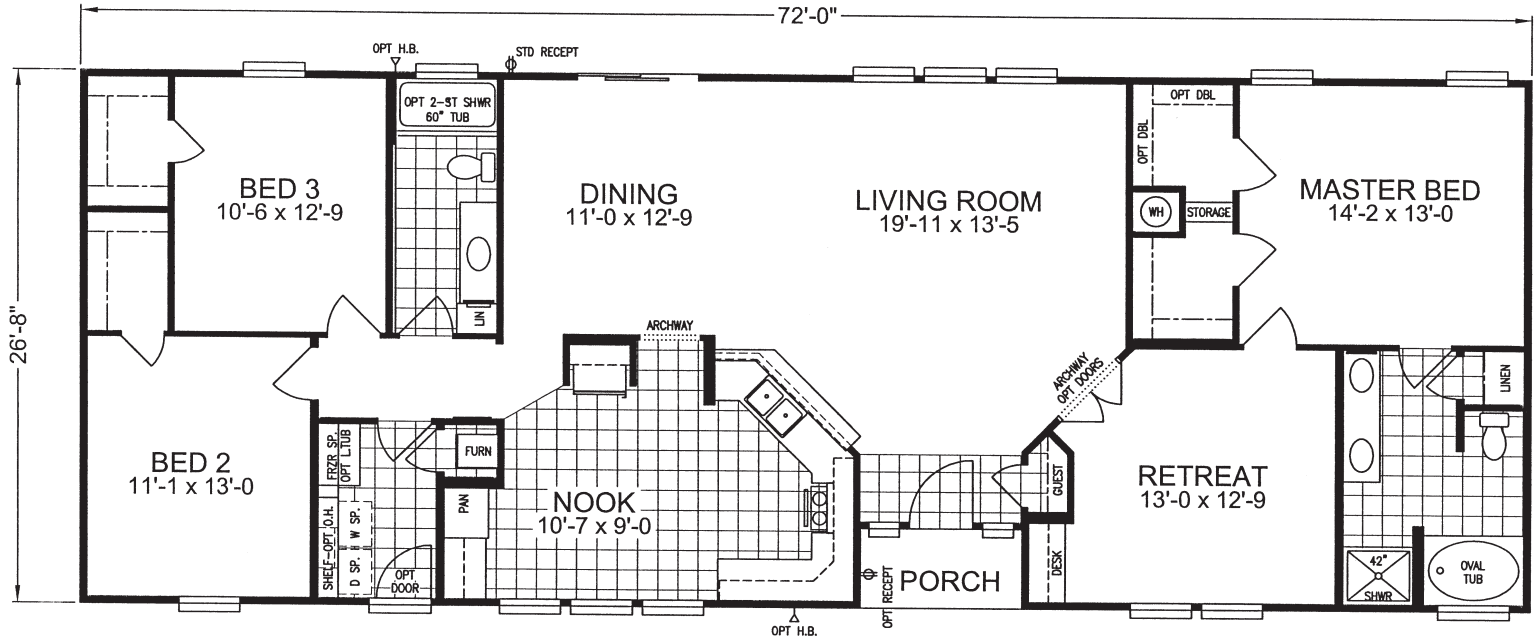

VALENCIA

Santa Fe Series

3 Bedroom, 2 Bath
Approx. 1,888 SQ. FT.

Factory Expo
"Factory Direct Value" HOME CENTERS
6420 W. Allison, Box 5074 Chandler, AZ 85226

1-800-965-1603

www.azchampion.com • www.redmanpride.com • www.azchampion.com • www.redmanpride.com • www.azchampion.com • www.redmanpride.com