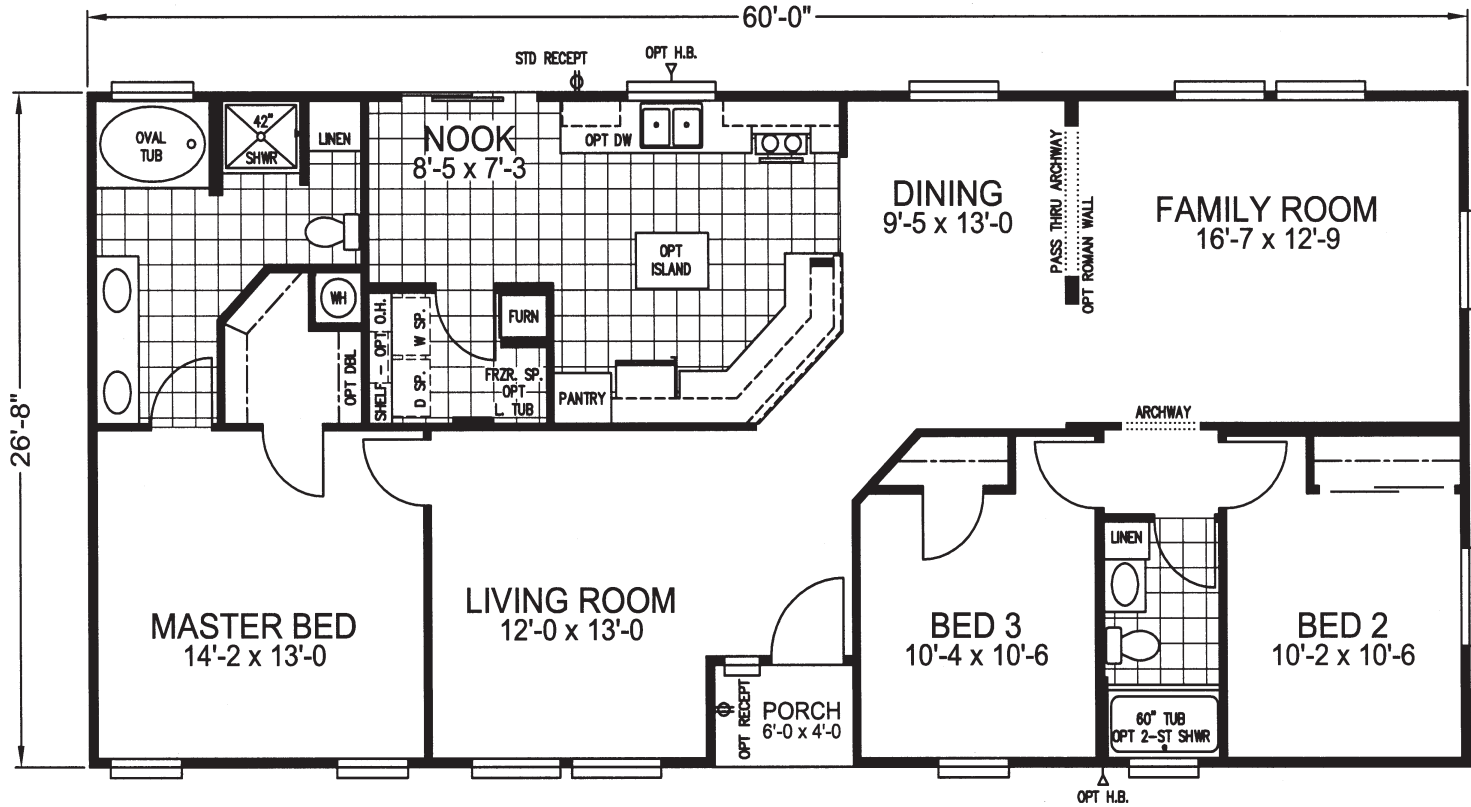

3 BEDROOM, 2 BATH
APPROX. 1,576 SQ. FT.

Last Updated: 9-30-11

TUCSON

REDMAN SANTA FE SERIES

OPT GREAT ROOM & BED 4

OPT DEN/OFFICE

I authorize Factory Expo Home Centers to build my house, per this plan.

X _____