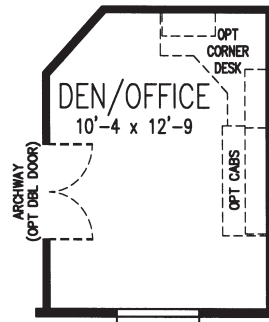

3 BEDROOM, 2 BATH
APPROX. 1,576 SQ. FT.

Last Updated: 9-30-11

TUCSON

REDMAN SANTA FE SERIES

OPT GREAT ROOM & BED 4

OPT DEN/OFFICE

I authorize Factory Expo Home Centers to build my house, per this plan.

X _____