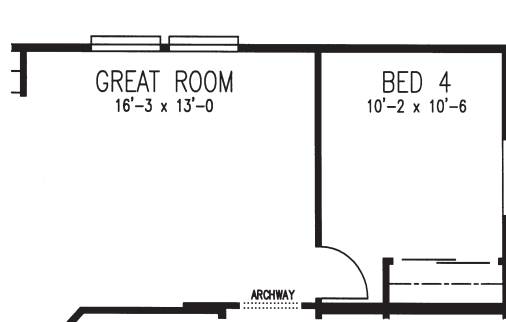

3 BEDROOM, 2 BATH
APPROX. 1,576 SQ. FT.

Last Updated: 9-30-11

TUCSON

REDMAN SANTA FE SERIES

OPT GREAT ROOM & BED 4

OPT DEN/OFFICE

I authorize Factory Expo Home Centers to build my house, per this plan.

X _____