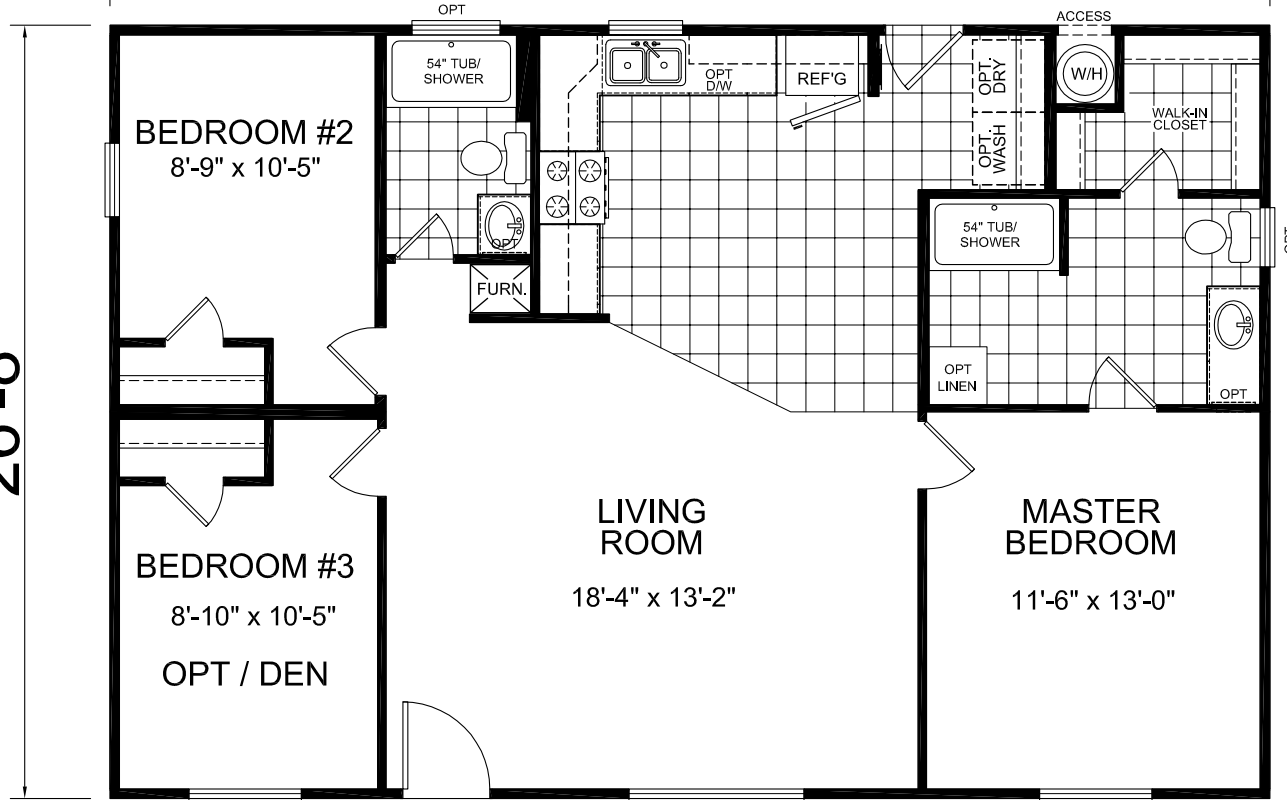

3 Bedroom, 2 Bath  
Approx. 1,066 Sq. Ft.

Last Updated: 4-13-09

**Topaz**  
Limited Series

26'-8"

40'

**Factory Expo**  
"Factory Direct Value" HOME CENTERS

6420 W. Allison, Box 5074 Chandler, AZ 85226

1-800-965-1603