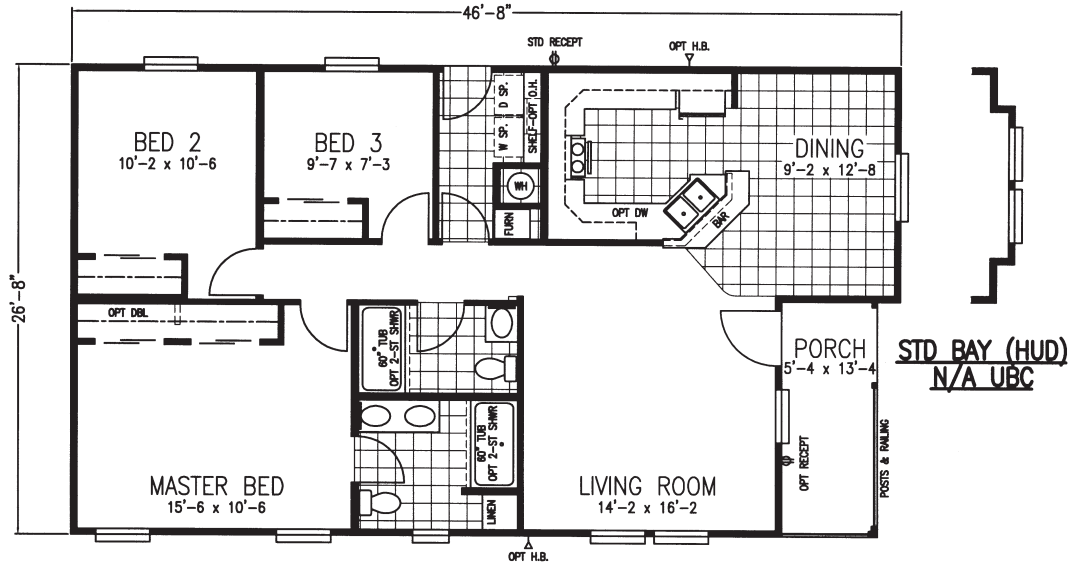

# TAOS

Santa Fe Series

**3 Bedroom, 2 Bath**  
**Approx. 1,165 SQ. FT.**

OPT 2 BED VERSION

**Factory Expo**  
"Factory Direct Value" HOME CENTERS  
6420 W. Allison, Box 5074 Chandler, AZ 85226

**1-800-965-1603**