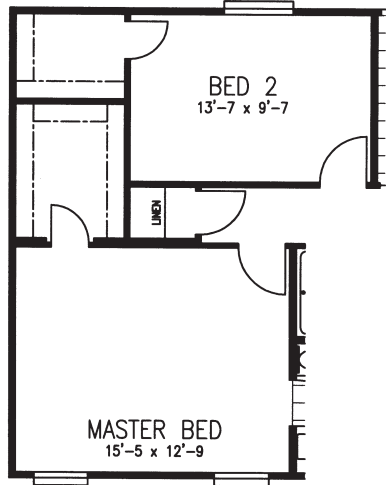

# TAOS

Santa Fe Series

**3 Bedroom, 2 Bath**  
**Approx. 1,165 SQ. FT.**

OPT 2 BED VERSION

**Factory Expo**  
"Factory Direct Value" HOME CENTERS  
6420 W. Allison, Box 5074 Chandler, AZ 85226

**1-800-965-1603**