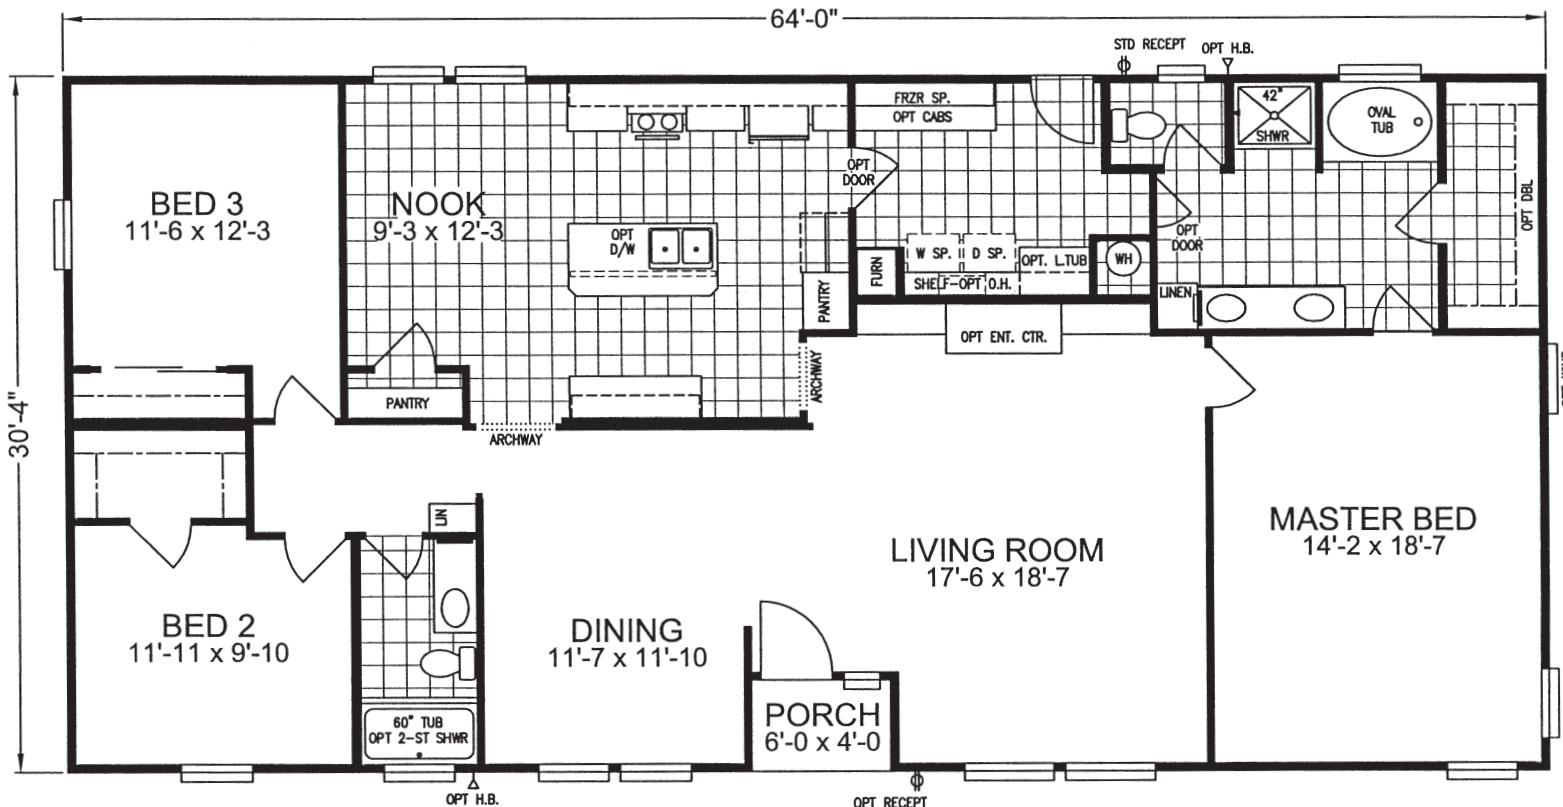

TAMPICO

REDMAN SANTA FE SERIES

3 BEDROOM, 2 BATH
APPROX. 1,941 SQ. FT.

Last Updated: 2-21-2011

OPT KITCHEN

OPT DEN/OFFICE

OPT BEDROOM #4

Factory Expo