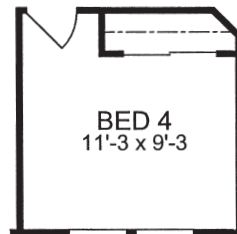

TAMPICO

REDMAN SANTA FE SERIES

3 BEDROOM, 2 BATH
APPROX. 1,941 SQ. FT.

Last Updated: 2-21-2011

OPT KITCHEN

OPT DEN/OFFICE

OPT BEDROOM #4

Factory Expo