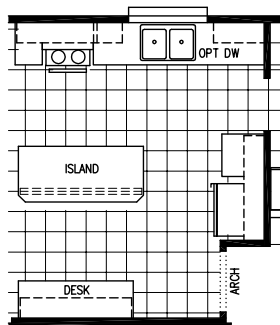

TAMPICO

REDMAN SANTA FE SERIES

3 BEDROOM, 2 BATH
APPROX. 1,941 SQ. FT.

Last Updated: 2-21-2011

OPT KITCHEN

OPT DEN/OFFICE

OPT BEDROOM #4

Factory Expo