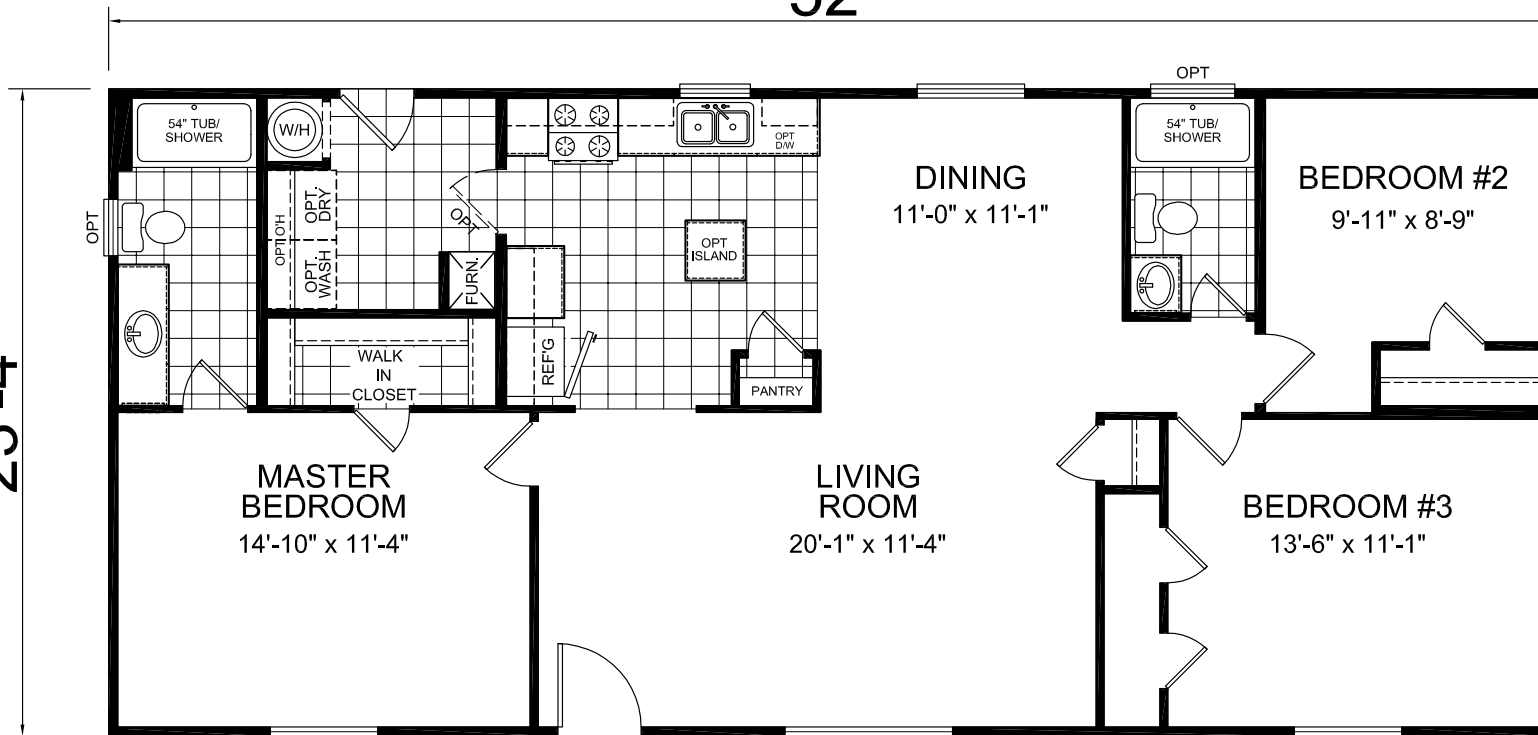

Sunflower

Champion Limited Series

3 Bedroom, 2 Bath
Approx. 1,213 Sq. Ft.

Last Updated: 2-22-11

23'-4"

52'

Factory Expo

"Factory Direct Value" HOME CENTERS