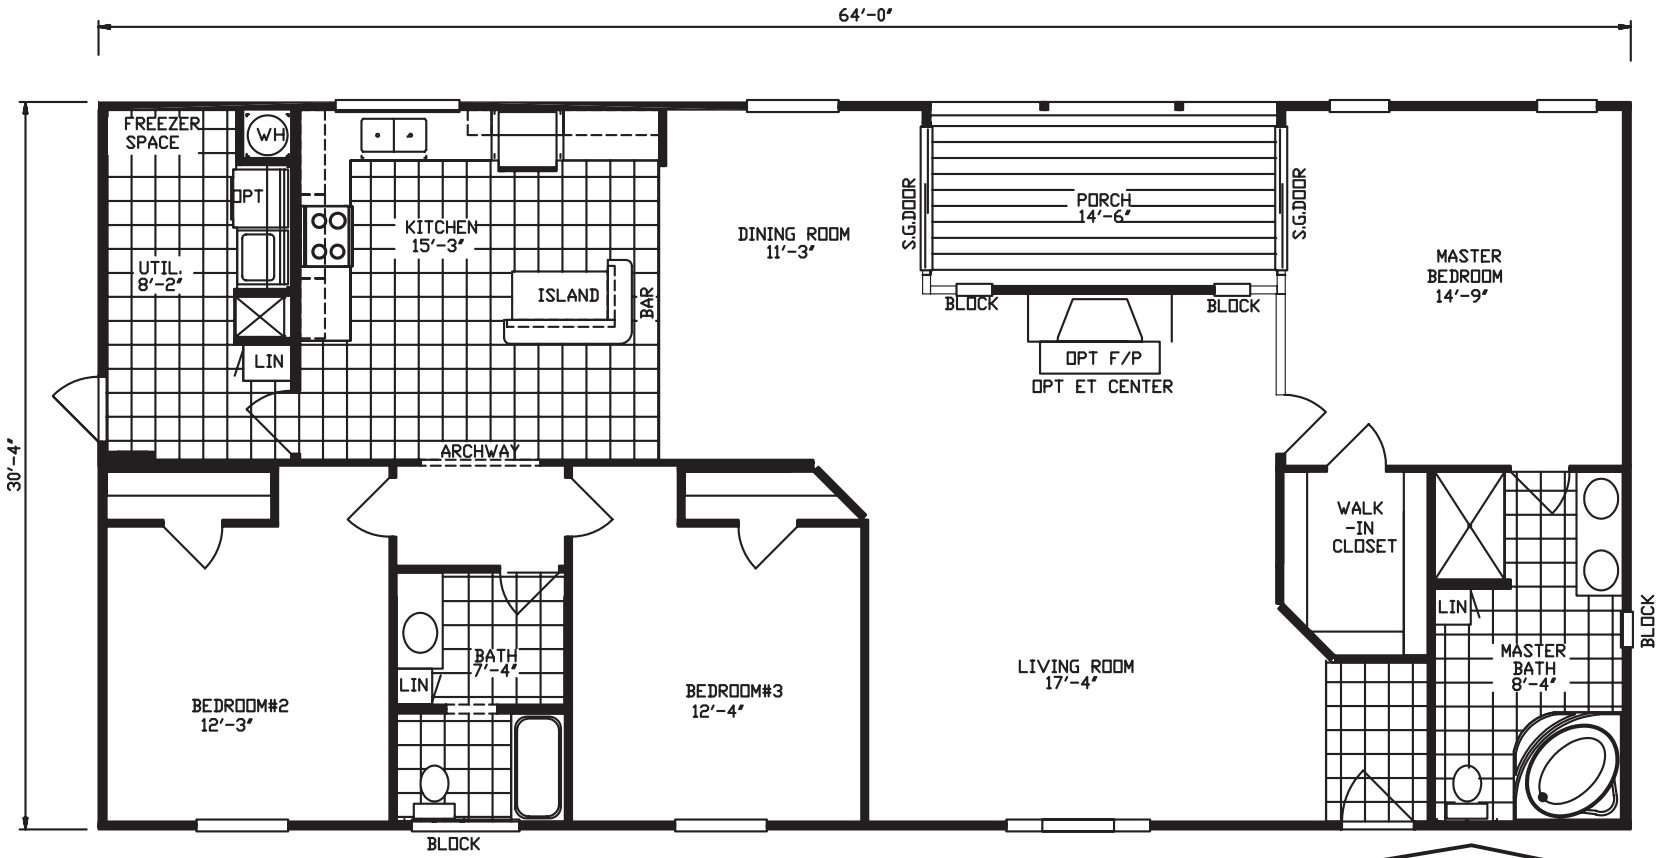

3 Bedroom, 2 Bath
Approx. 1,830 Sq. Ft.

Last Updated: 2-18-2011

Stratton
 CHAMPION EXPO SERIES

Factory Expo
 "Factory Direct Value" HOME CENTERS

6420 W. Allison, Box 5074
 Chandler, AZ 85226

I authorize Factory Expo Home Centers to build my house, per this plan.