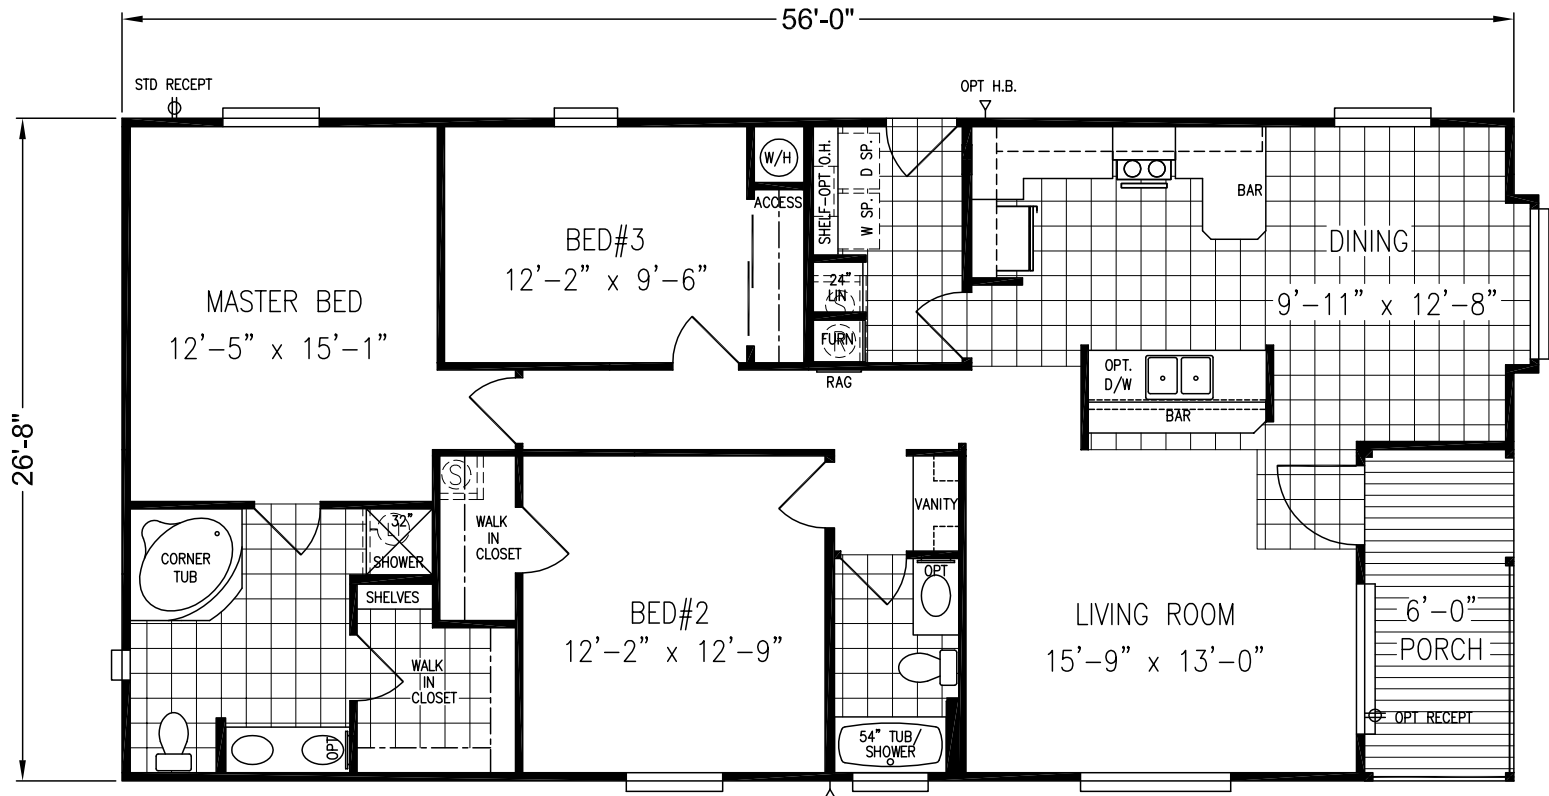

**3 Bedroom, 2 Bath**  
**Approx. 1,421 Sq. Ft.**

Last Updated: 2-18-2011

OPT. RETREAT

OPT. 54" SHOWER

OPT. MASTER BATH

**Factory Expo**  
*"Factory Direct Value"* HOME CENTERS

6420 W. Allison, Box 5074  
 Chandler, AZ 85226