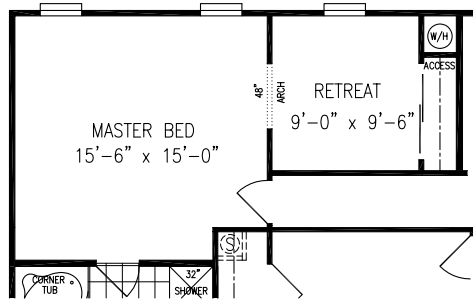

**3 Bedroom, 2 Bath**  
**Approx. 1,421 Sq. Ft.**

Last Updated: 2-18-2011

OPT. RETREAT

OPT. 54" SHOWER

OPT. MASTER BATH

**Factory Expo**  
*"Factory Direct Value"* HOME CENTERS

6420 W. Allison, Box 5074  
 Chandler, AZ 85226