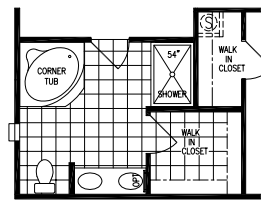

**3 Bedroom, 2 Bath**  
**Approx. 1,421 Sq. Ft.**

Last Updated: 2-18-2011

OPT. RETREAT

OPT. 54" SHOWER

OPT. MASTER BATH

**Factory Expo**  
*"Factory Direct Value"* HOME CENTERS

6420 W. Allison, Box 5074  
 Chandler, AZ 85226