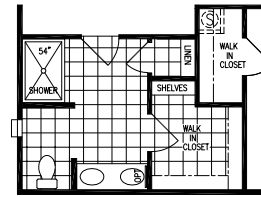

**3 Bedroom, 2 Bath**  
**Approx. 1,421 Sq. Ft.**

Last Updated: 2-18-2011

OPT. RETREAT

OPT. 54" SHOWER

OPT. MASTER BATH

**Factory Expo**  
*"Factory Direct Value"* HOME CENTERS

6420 W. Allison, Box 5074  
 Chandler, AZ 85226