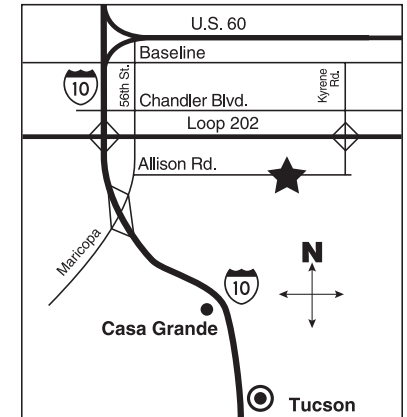

**3 Bedroom, 2 Bath**  
**Approx. 1,421 Sq. Ft.**

Last Updated: 2-18-2011

OPT. RETREAT

OPT. 54" SHOWER

OPT. MASTER BATH

**Factory Expo**  
*"Factory Direct Value"* HOME CENTERS

6420 W. Allison, Box 5074  
 Chandler, AZ 85226