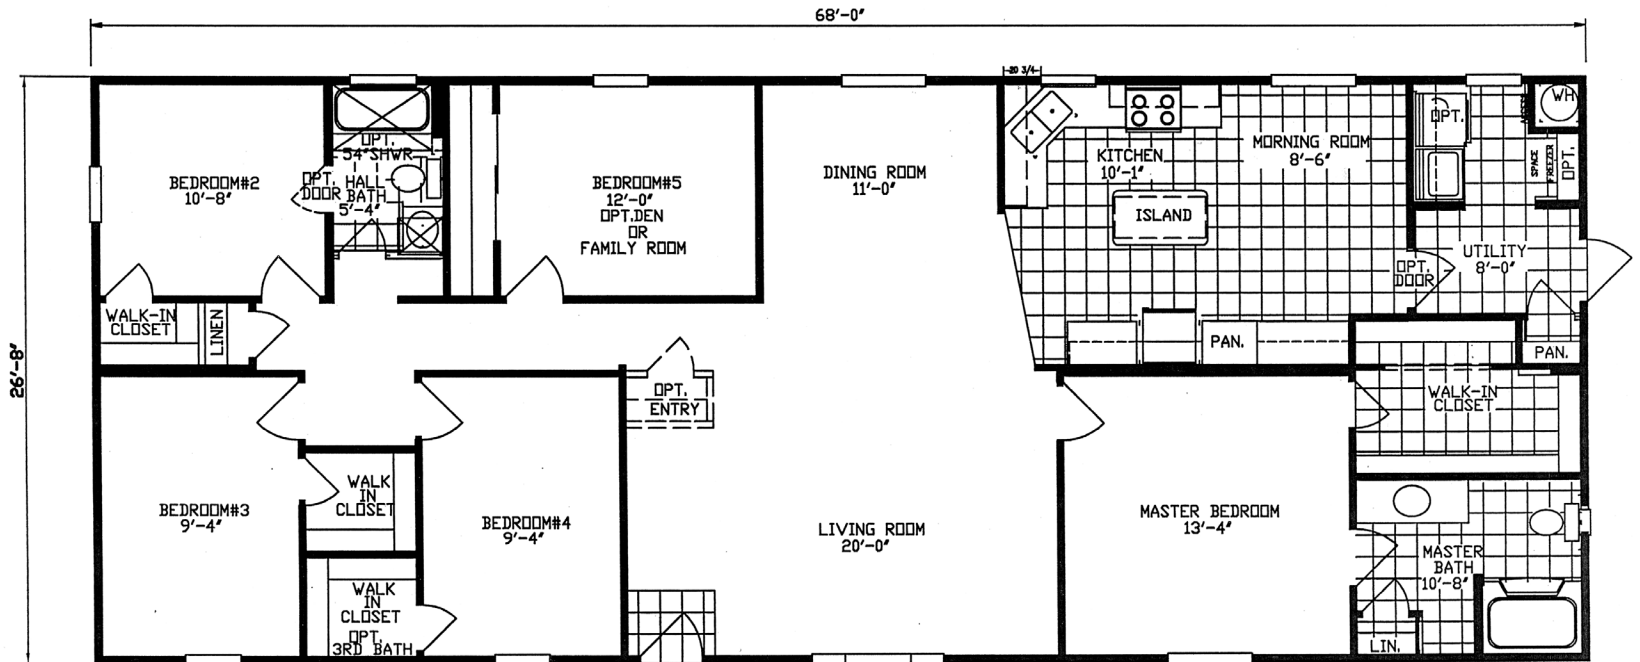

5 Bedroom, 2 Bath
Approx. 1,813 Sq. Ft.

Last Updated: 2-18-2011

OPT GLAMOUR W/32" SHOWER

OPT GLAMOUR W/54" SHOWER

Factory Expo
"Factory Direct Value" HOME CENTERS

6420 W. Allison, Box 5074
Chandler, AZ 85226