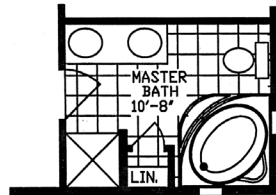

5 Bedroom, 2 Bath
Approx. 1,813 Sq. Ft.

Last Updated: 2-18-2011

OPT GLAMOUR W/32" SHOWER

OPT GLAMOUR W/54" SHOWER

Factory Expo
"Factory Direct Value" HOME CENTERS

6420 W. Allison, Box 5074
Chandler, AZ 85226