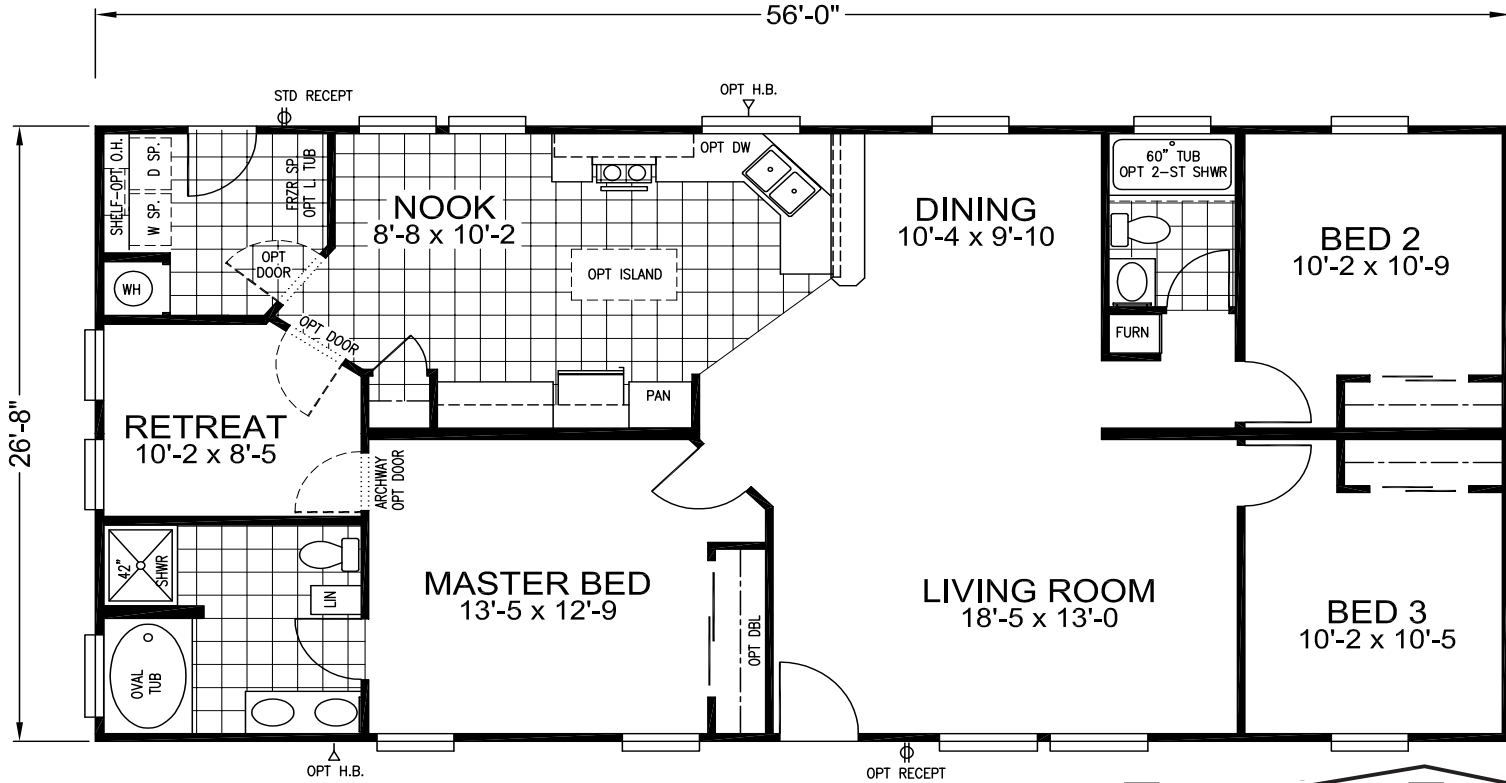

3 Bedroom, 2 Bath
Approx. 1,493 SQ. FT.

SONOMA
Classic Series

Factory Expo
"Factory Direct Value" HOME CENTERS
 6420 W. Allison, Box 5074 Chandler, AZ 85226

1-800-965-1603