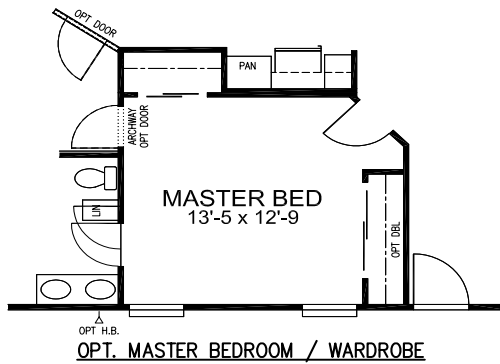

3 Bedroom, 2 Bath
Approx. 1,493 SQ. FT.

SONOMA
Classic Series

Factory Expo
"Factory Direct Value" HOME CENTERS
 6420 W. Allison, Box 5074 Chandler, AZ 85226

1-800-965-1603