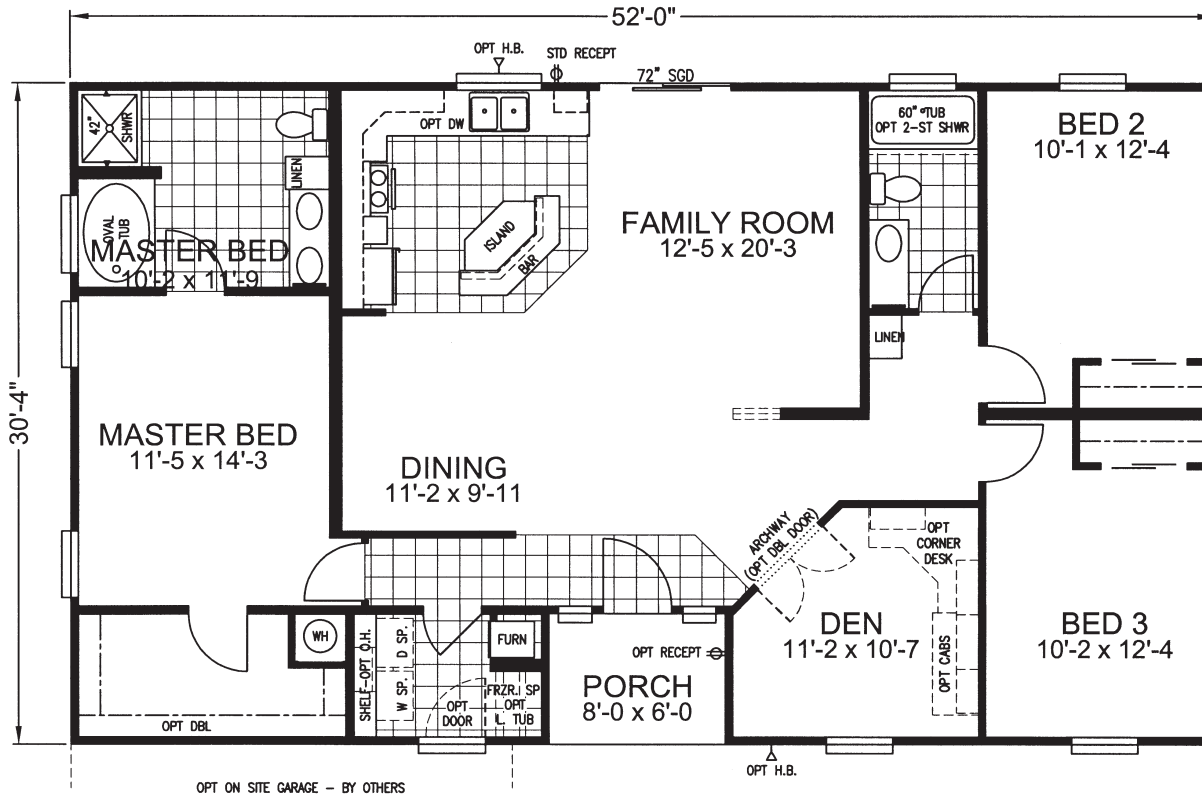

# SOCCORO

Santa Fe Series

3 Bedroom, 2 Bath  
Approx. 1,529 SQ. FT.

OPT KITCHEN

OPT BED 4

**Factory Expo**  
"Factory Direct Value" HOME CENTERS  
6420 W. Allison, Box 5074 Chandler, AZ 85226

1-800-965-1603