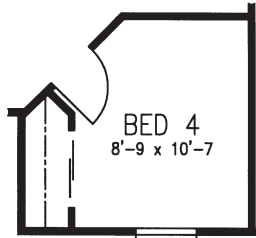

# SOCCORO

Santa Fe Series

3 Bedroom, 2 Bath  
Approx. 1,529 SQ. FT.

OPT KITCHEN

OPT BED 4

**Factory Expo**  
"Factory Direct Value" HOME CENTERS  
6420 W. Allison, Box 5074 Chandler, AZ 85226

1-800-965-1603