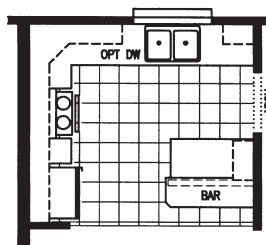

# SOCCORO

Santa Fe Series

3 Bedroom, 2 Bath  
Approx. 1,529 SQ. FT.

OPT KITCHEN

OPT BED 4

**Factory Expo**  
"Factory Direct Value" HOME CENTERS  
6420 W. Allison, Box 5074 Chandler, AZ 85226

1-800-965-1603