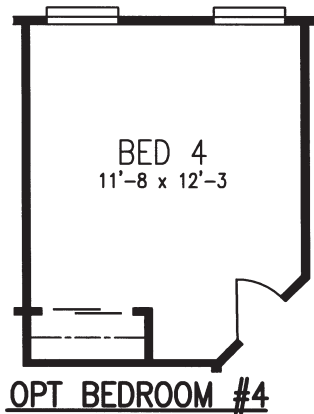

3 Bedroom, 2 Bath
Approx. 1,698 SQ. FT.

SIERRA

Santa Fe Series

Factory Expo
 "Factory Direct Value" HOME CENTERS
 6420 W. Allison, Box 5074 Chandler, AZ 85226

1-800-965-1603

www.azchampion.com • www.redmanpride.com • www.azchampion.com • www.redmanpride.com • www.azchampion.com • www.redmanpride.com