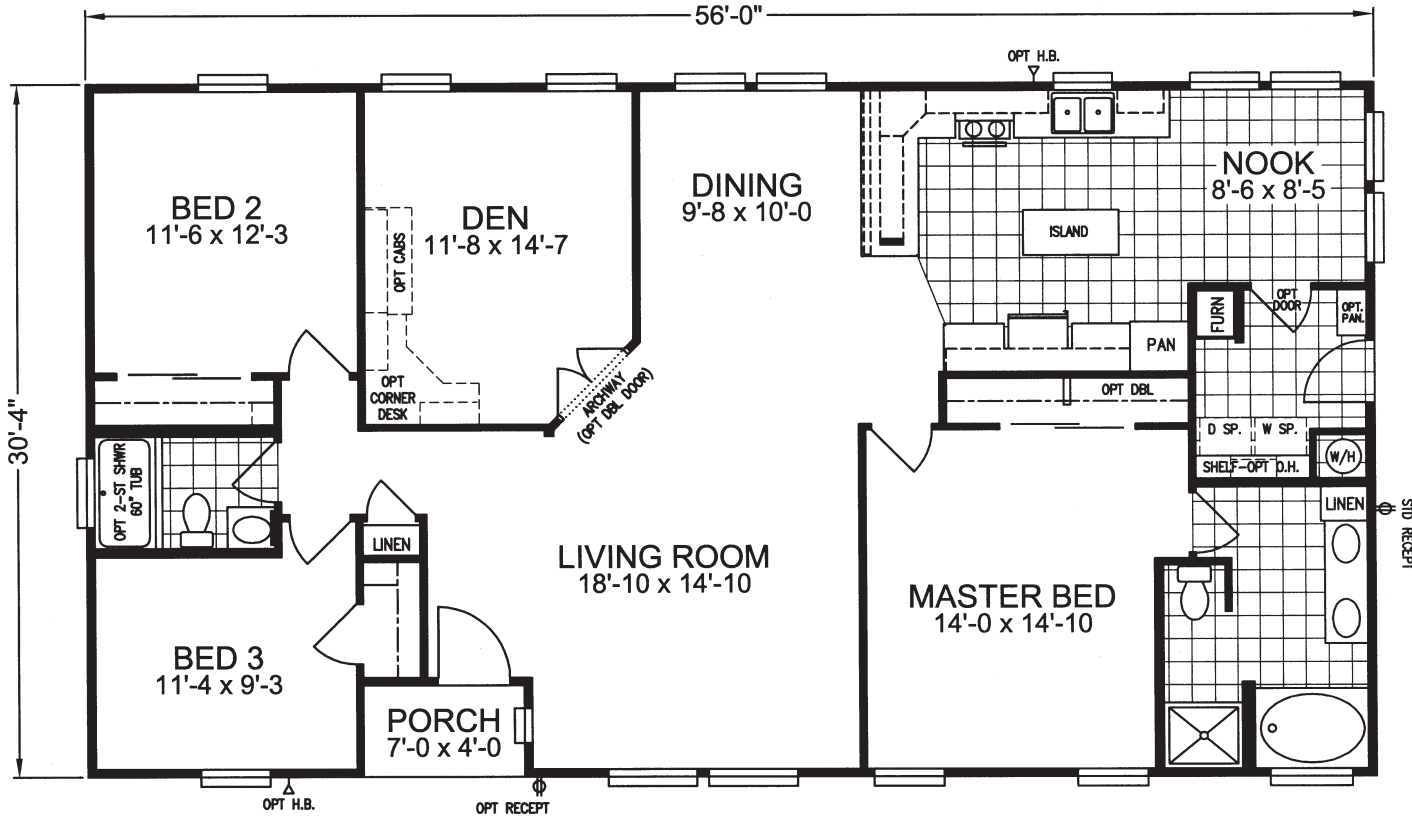

3 BEDROOM, 2 BATH  
APPROX. 1,698 SQ. FT.

Last Updated: 2-21-2011

**SIERRA**

REDMAN SANTA FE SERIES

I authorize Factory Expo Home Centers to build my house, per this plan.

X \_\_\_\_\_  
Customer Signature/Date