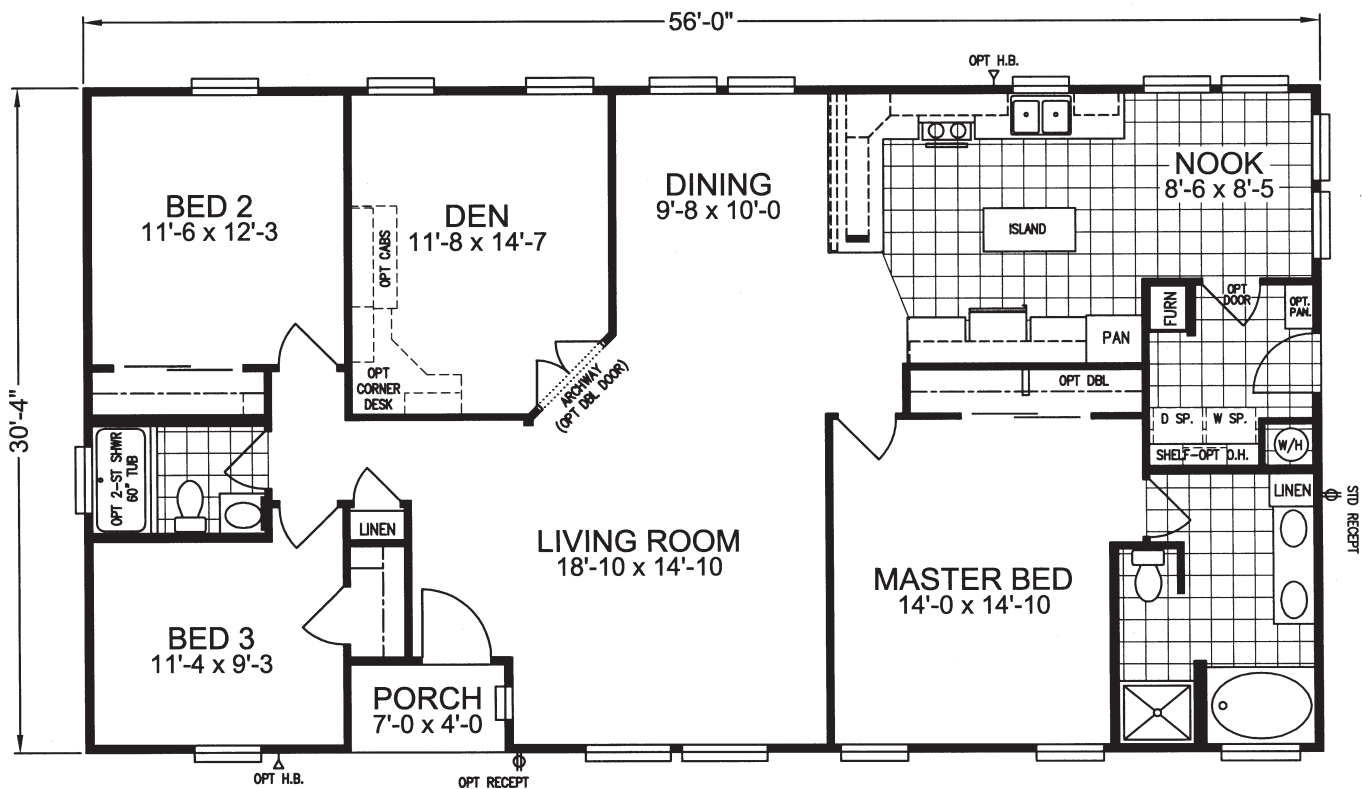

3 Bedroom, 2 Bath
Approx. 1,698 SQ. FT.

SIERRA

Santa Fe Series

Factory Expo
 "Factory Direct Value" HOME CENTERS
 6420 W. Allison, Box 5074 Chandler, AZ 85226

1-800-965-1603

www.azchampion.com • www.redmanpride.com • www.azchampion.com • www.redmanpride.com • www.azchampion.com • www.redmanpride.com