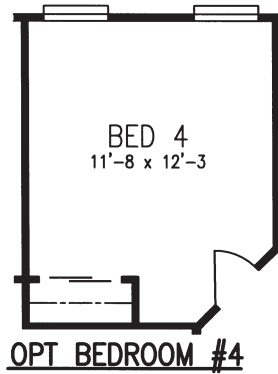

3 BEDROOM, 2 BATH  
APPROX. 1,698 SQ. FT.

Last Updated: 2-21-2011

**SIERRA**

REDMAN SANTA FE SERIES

I authorize Factory Expo Home Centers to build my house, per this plan.

X \_\_\_\_\_  
Customer Signature/Date