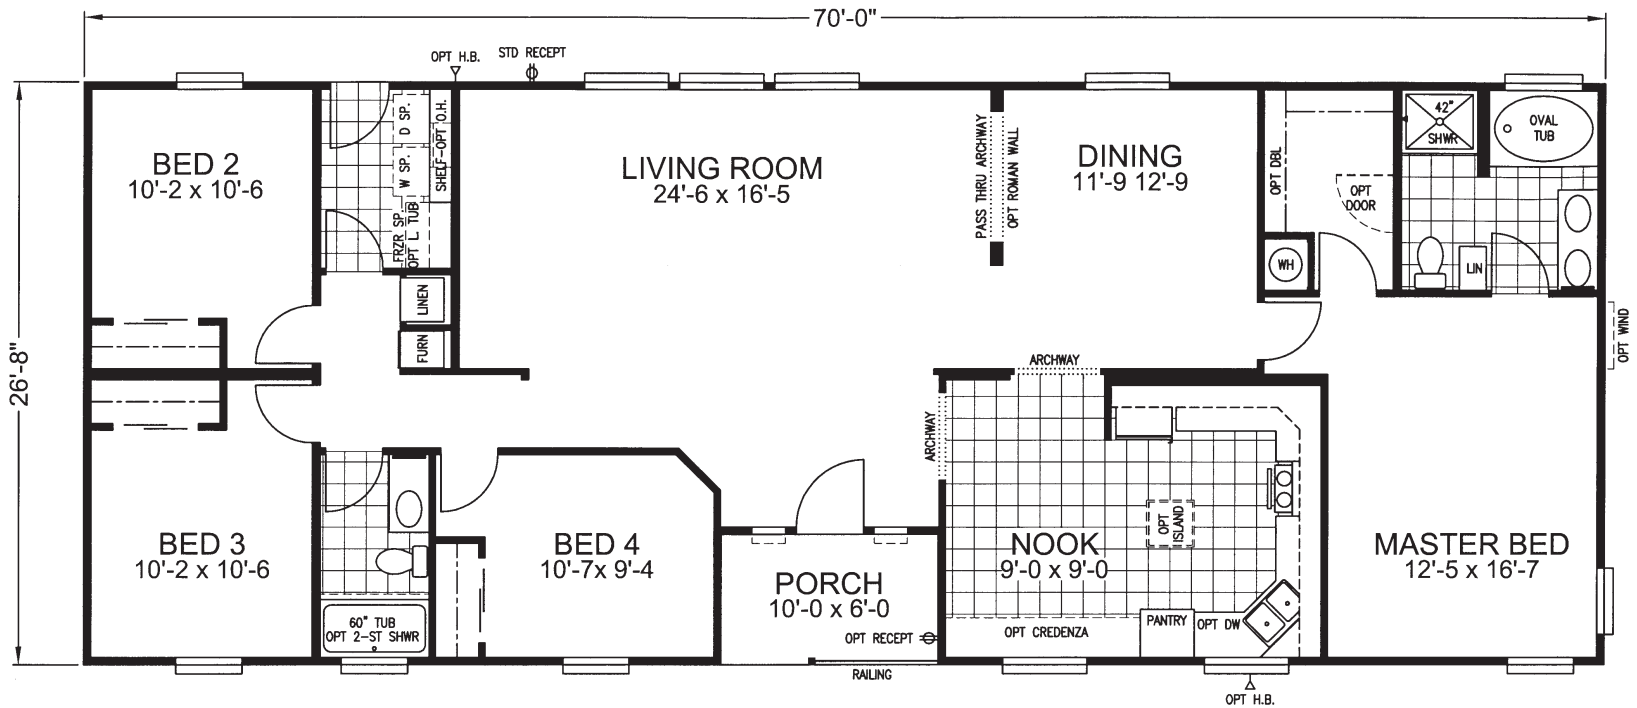

SHERMAN

REDMAN CLASSIC SERIES

4 Bedroom, 2 Bath
Approx. 1,807 Sq. Ft.

Last Updated: 2-16-2011

OPT DEN / OFFICE

I authorize Factory Expo Home Centers to build my house, per this plan.
 X _____
 Customer Signature/Date