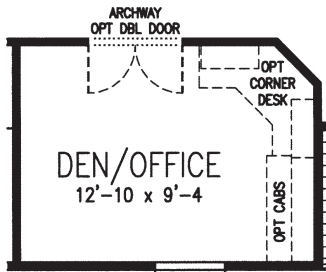

SHERMAN

REDMAN CLASSIC SERIES

4 Bedroom, 2 Bath
Approx. 1,807 Sq. Ft.

Last Updated: 2-16-2011

OPT DEN / OFFICE

I authorize Factory Expo Home Centers to build my house, per this plan.
 X _____
 Customer Signature/Date