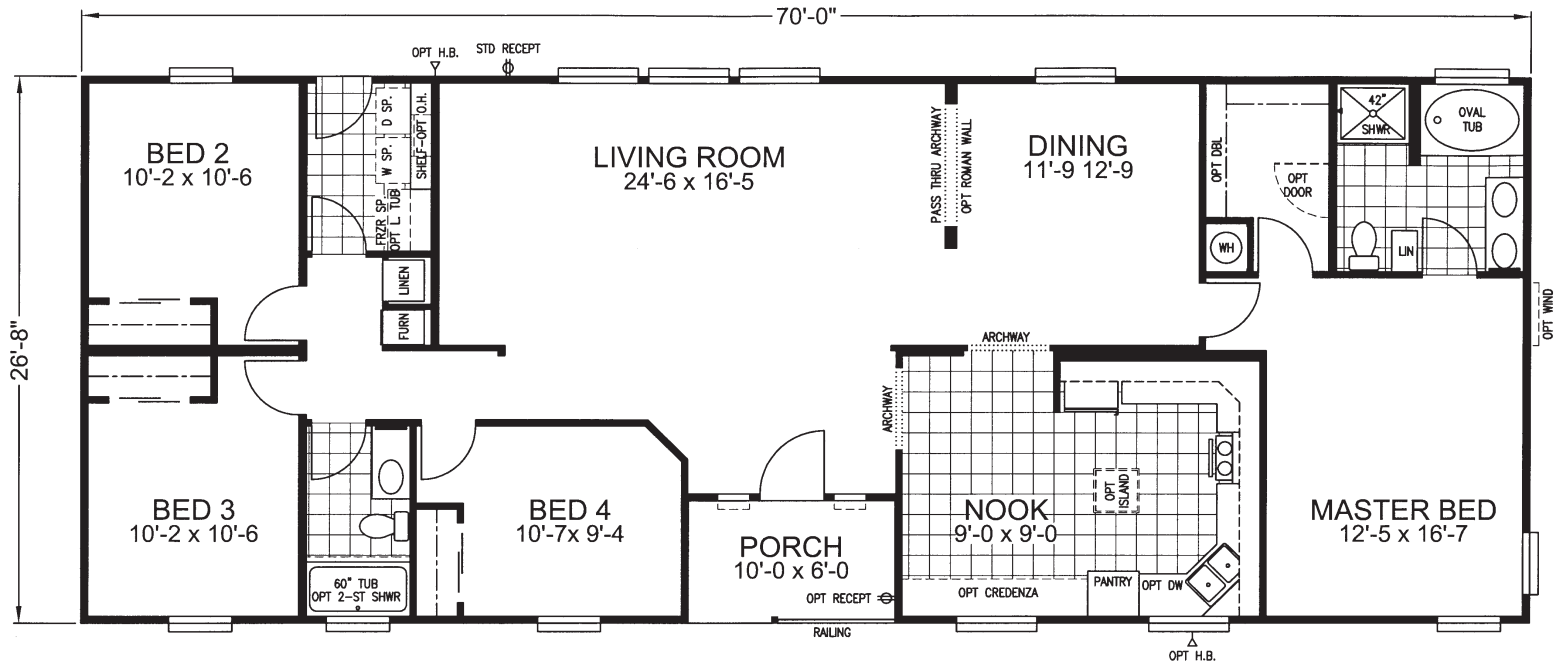

SHERMAN

Classic Series

4 Bedroom, 2 Bath
Approx. 1,807 SQ. FT.

OPT DEN / OFFICE

Factory Expo
"Factory Direct Value" HOME CENTERS
 6420 W. Allison, Box 5074 Chandler, AZ 85226

1-800-965-1603