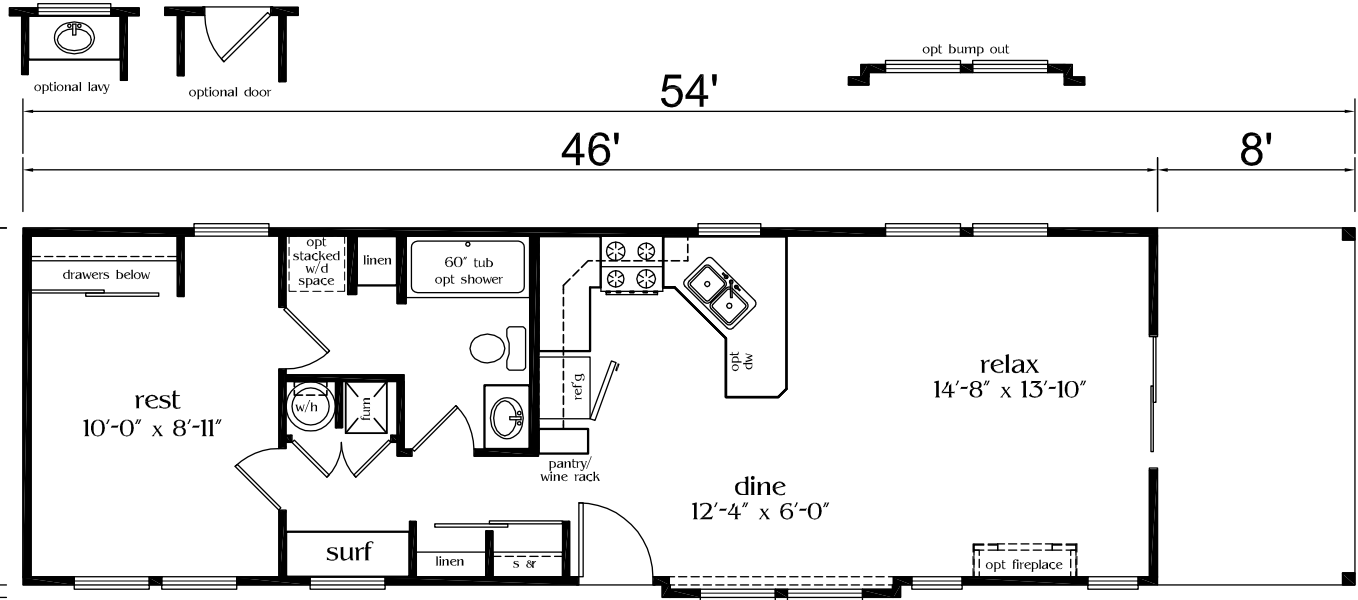

# Sedona

Escape Series Cottage Homes  
Traditional Exterior

1 Bedroom, 1 Bath  
Approx. 700 Sq. Ft.

Last Updated: 2-21-2011

15'  
14'-6"

opt. sink and fridge