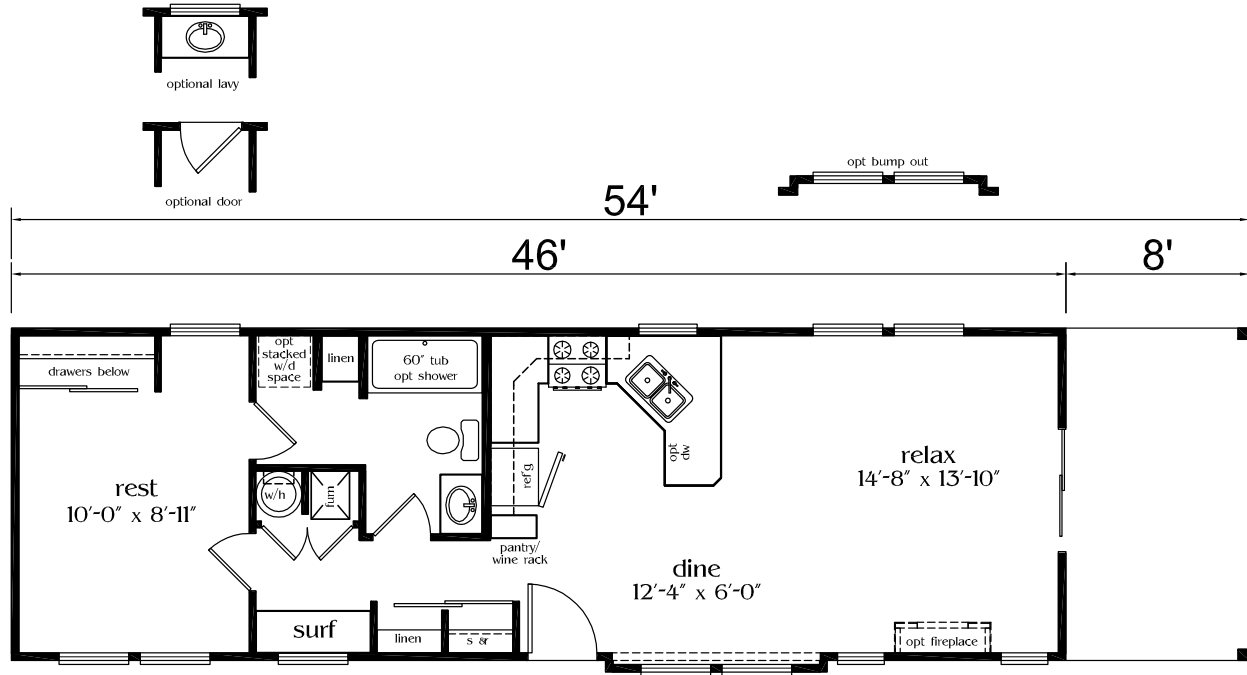

Sedona

Escape Series Cottage Homes
Traditional Exterior

Factory Expo
HOME CENTERS
"Factory Direct Value"

1 Bedroom, 1 Bath
Approx. 700 SQ. FT.

Last Updated: 12-31-08

15'
14'-6"

opt. sink and fridge

***Also Available with a Southwest or Log Cabin Exterior**
Ask Your Housing Consultant For Details