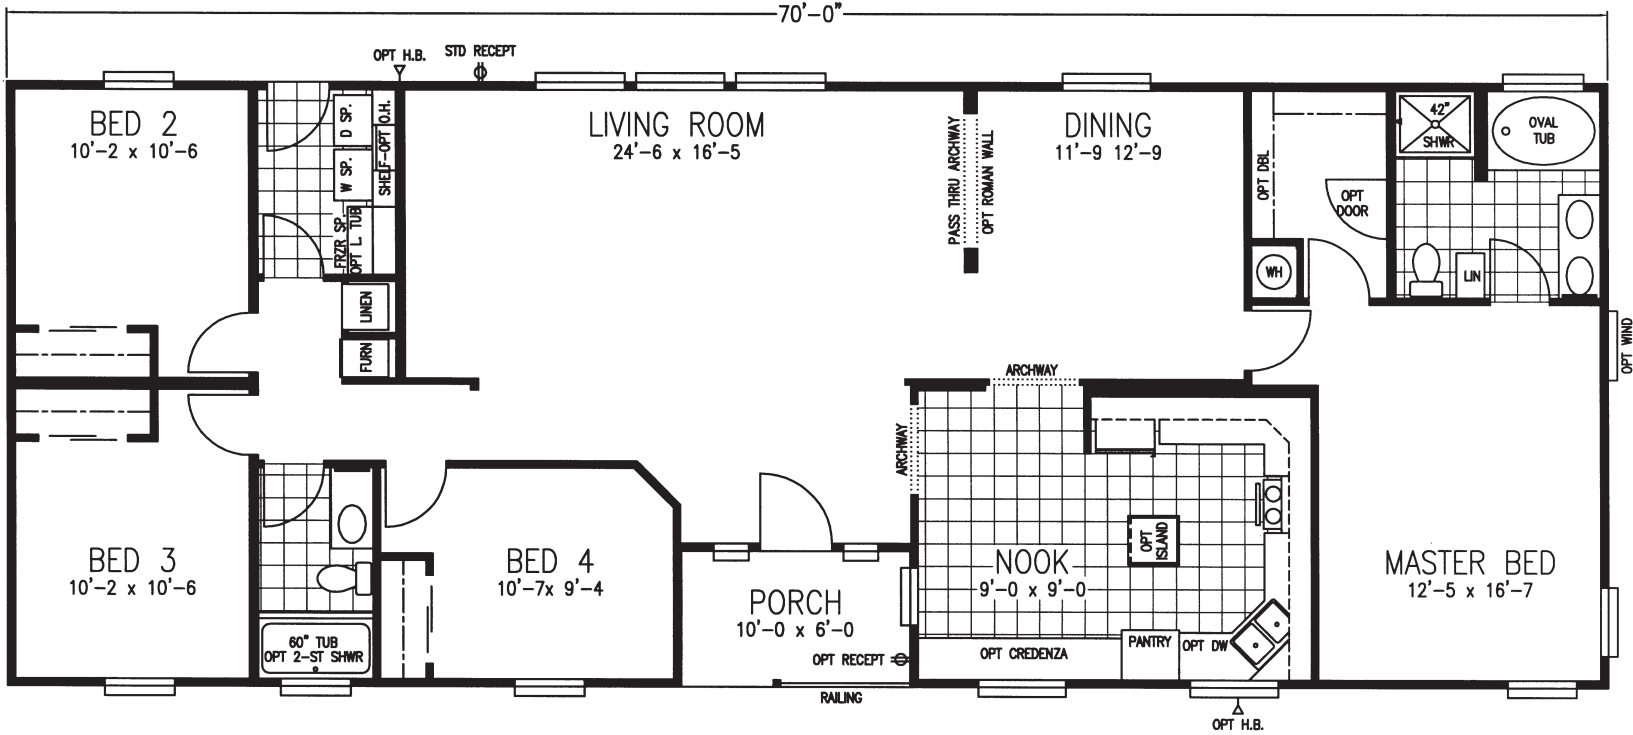

4 BEDROOM, 2 BATH
APPROX. 1,807 SQ. FT.

Last Updated: 2-21-2011

SANTA ROSA
REDMAN SANTA FE SERIES

OPT DEN / OFFICE

I authorize Factory Expo Home Centers to build my house, per this plan.
X _____
Customer Signature/Date