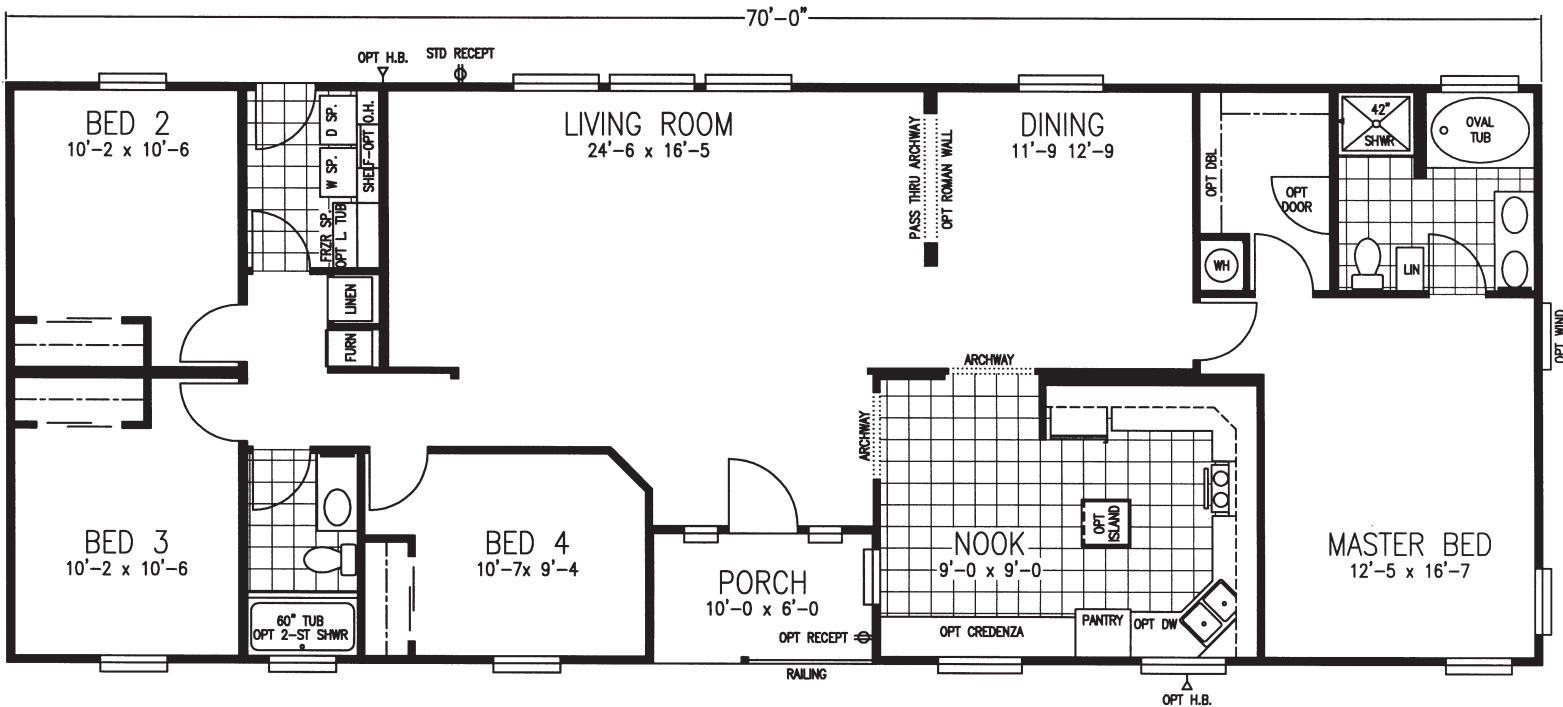

4 Bedroom, 2 Bath
Approx. 1,807 SQ. FT.

SANTA ROSA

Santa Fe Series

OPT DEN / OFFICE

Factory Expo
"Factory Direct Value" HOME CENTERS
6420 W. Allison, Box 5074 Chandler, AZ 85226

1-800-965-1603

www.azchampion.com • www.redmanpride.com • www.azchampion.com • www.redmanpride.com • www.azchampion.com • www.redmanpride.com