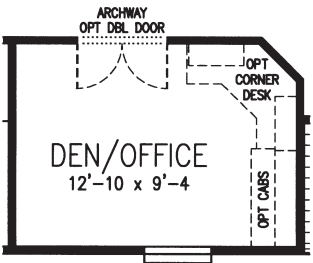

4 Bedroom, 2 Bath
Approx. 1,807 SQ. FT.

SANTA ROSA

Santa Fe Series

OPT DEN / OFFICE

Factory Expo
"Factory Direct Value" HOME CENTERS
6420 W. Allison, Box 5074 Chandler, AZ 85226

1-800-965-1603

www.azchampion.com • www.redmanpride.com • www.azchampion.com • www.redmanpride.com • www.azchampion.com • www.redmanpride.com