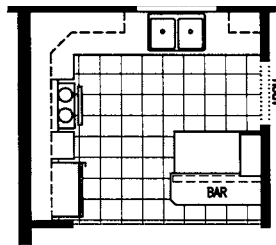

SANTA ANITA

Classic Series

3 Bedroom, 2 Bath
Approx. 1,529 SQ. FT.

OPT KITCHEN

OPT BED 4

Factory Expo
"Factory Direct Value" HOME CENTERS
 6420 W. Allison, Box 5074 Chandler, AZ 85226

1-800-965-1603