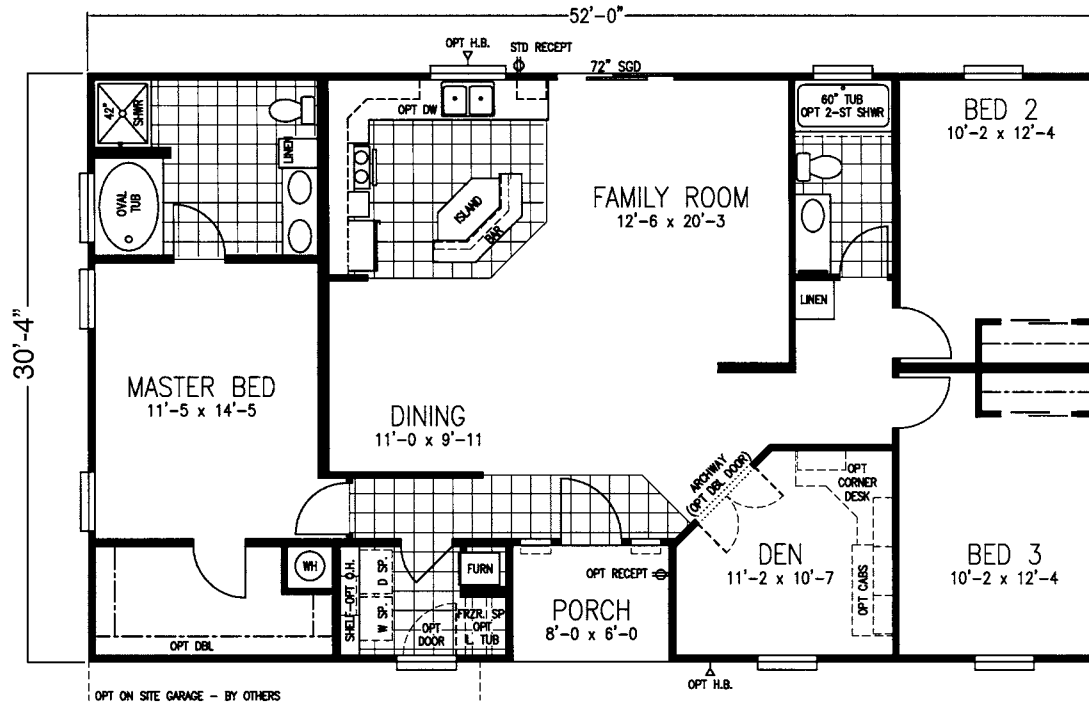

SANTA ANITA

Classic Series

3 Bedroom, 2 Bath
Approx. 1,529 SQ. FT.

OPT KITCHEN

OPT BED 4

Factory Expo
"Factory Direct Value" HOME CENTERS
 6420 W. Allison, Box 5074 Chandler, AZ 85226

1-800-965-1603