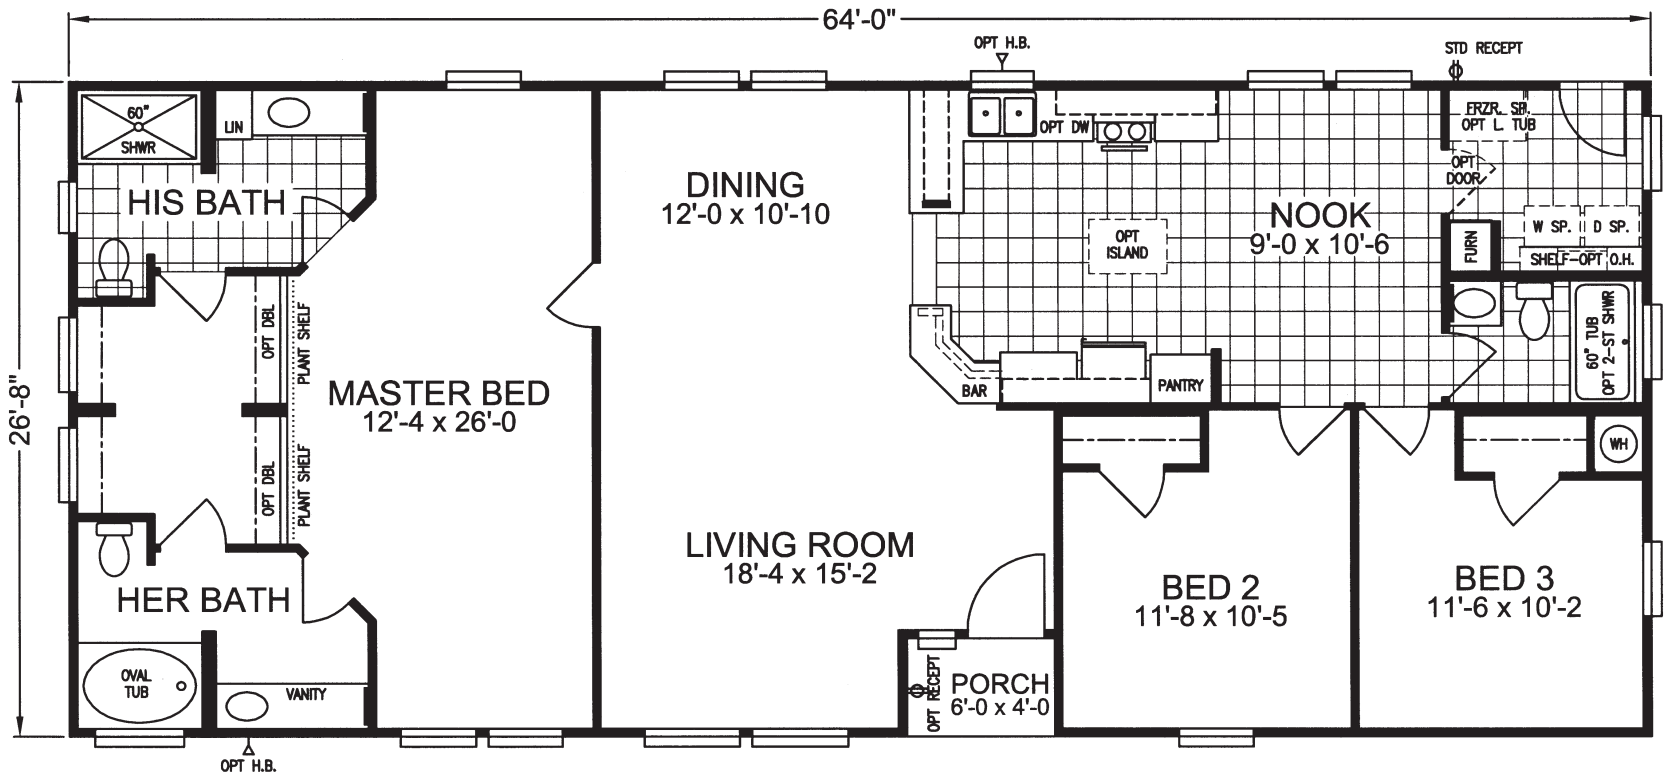

SANTA ANA

REDMAN SANTA FE SERIES

3 BEDROOM, 2 BATH
APPROX. 1,707 SQ. FT.

Last Updated: 9-30-11

Factory Expo
"Factory Direct Value" HOME CENTERS

6420 W. Allison, Box 5074
Chandler, AZ 85226

I authorize Factory Expo Home Centers to build my house, per this plan.