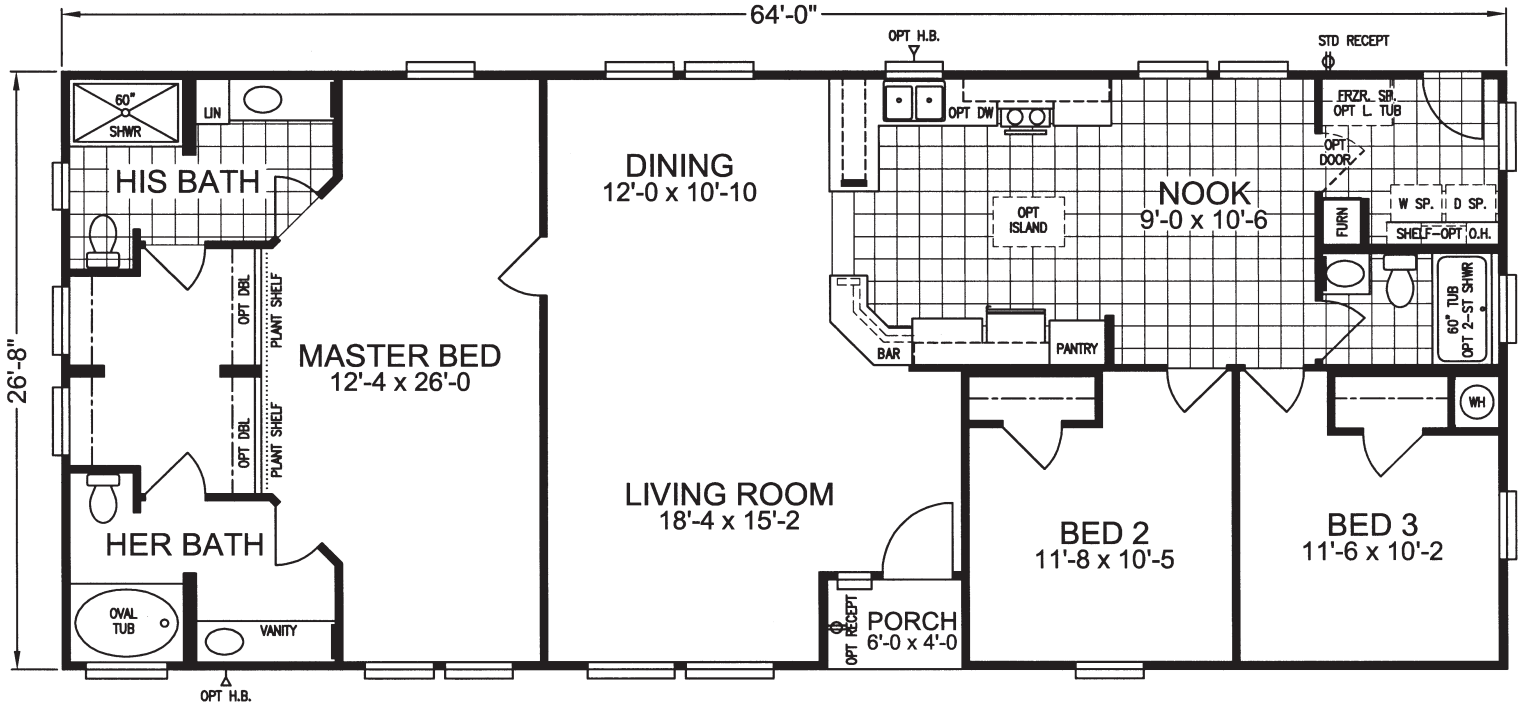

SANTA ANA

Santa Fe Series

3 Bedroom, 2 Bath
Approx. 1,707 SQ. FT.

Factory Expo
"Factory Direct Value" HOME CENTERS
6420 W. Allison, Box 5074 Chandler, AZ 85226

1-800-965-1603