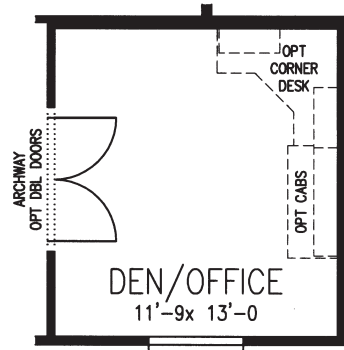

SANTA ANA

REDMAN SANTA FE SERIES

3 BEDROOM, 2 BATH
APPROX. 1,707 SQ. FT.

Last Updated: 9-30-11

Factory Expo
"Factory Direct Value" HOME CENTERS

6420 W. Allison, Box 5074
Chandler, AZ 85226

I authorize Factory Expo Home Centers to build my house, per this plan.