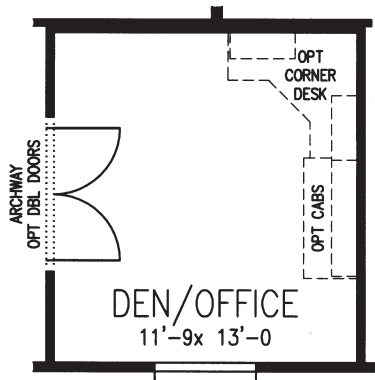

SANTA ANA

Santa Fe Series

3 Bedroom, 2 Bath
Approx. 1,707 SQ. FT.

Factory Expo
"Factory Direct Value" HOME CENTERS
6420 W. Allison, Box 5074 Chandler, AZ 85226

1-800-965-1603