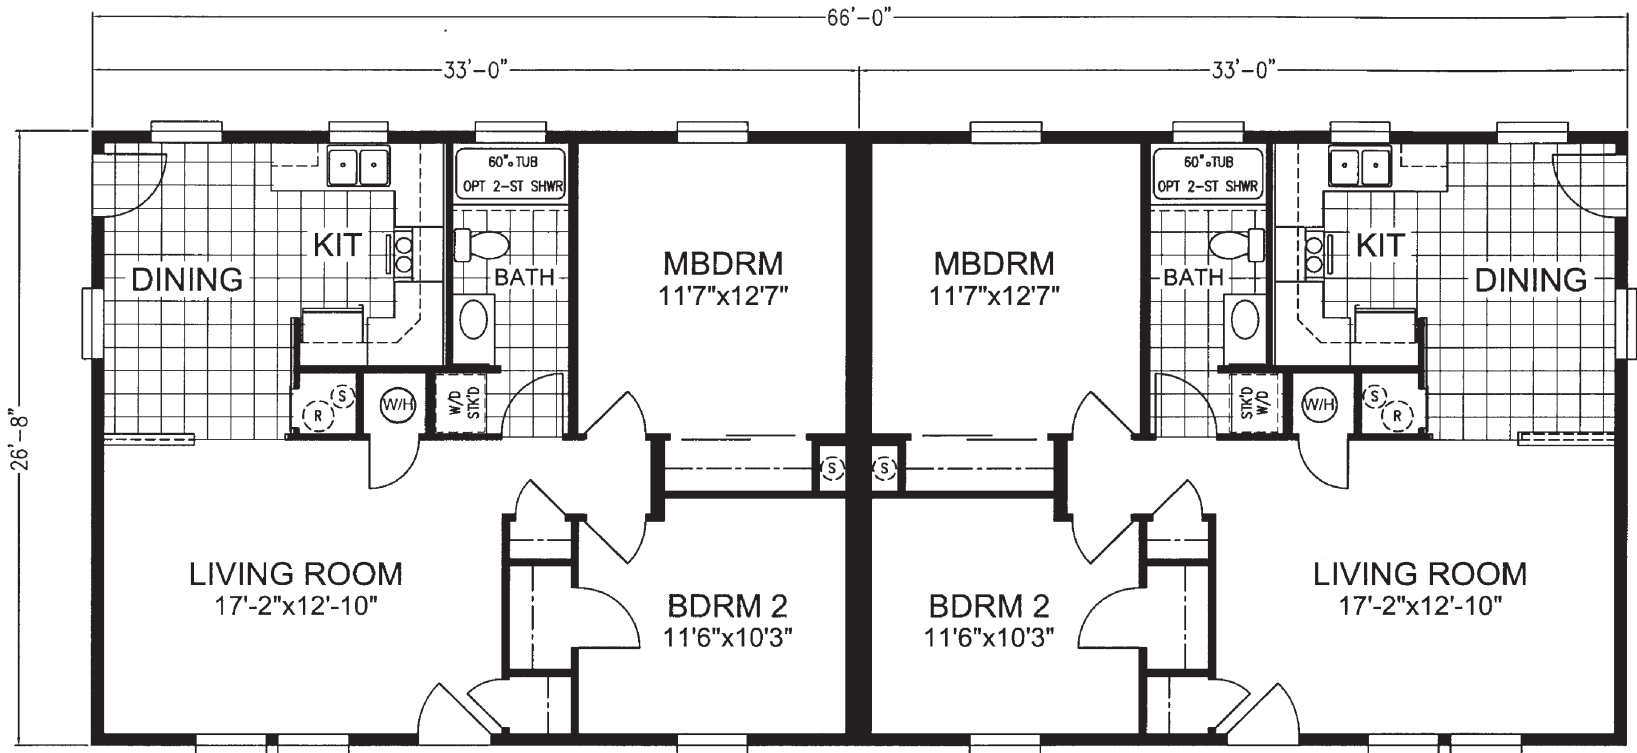

SALINAS

REDMAN SANTA FE SERIES

4 BEDROOM, 2 BATH
APPROX. 1,769 SQ. FT.
DUPLEX UNIT

Last Updated: 2-21-2011

I authorize Factory Expo Home Centers to build my house, per this plan.
X _____
Customer Signature/Date