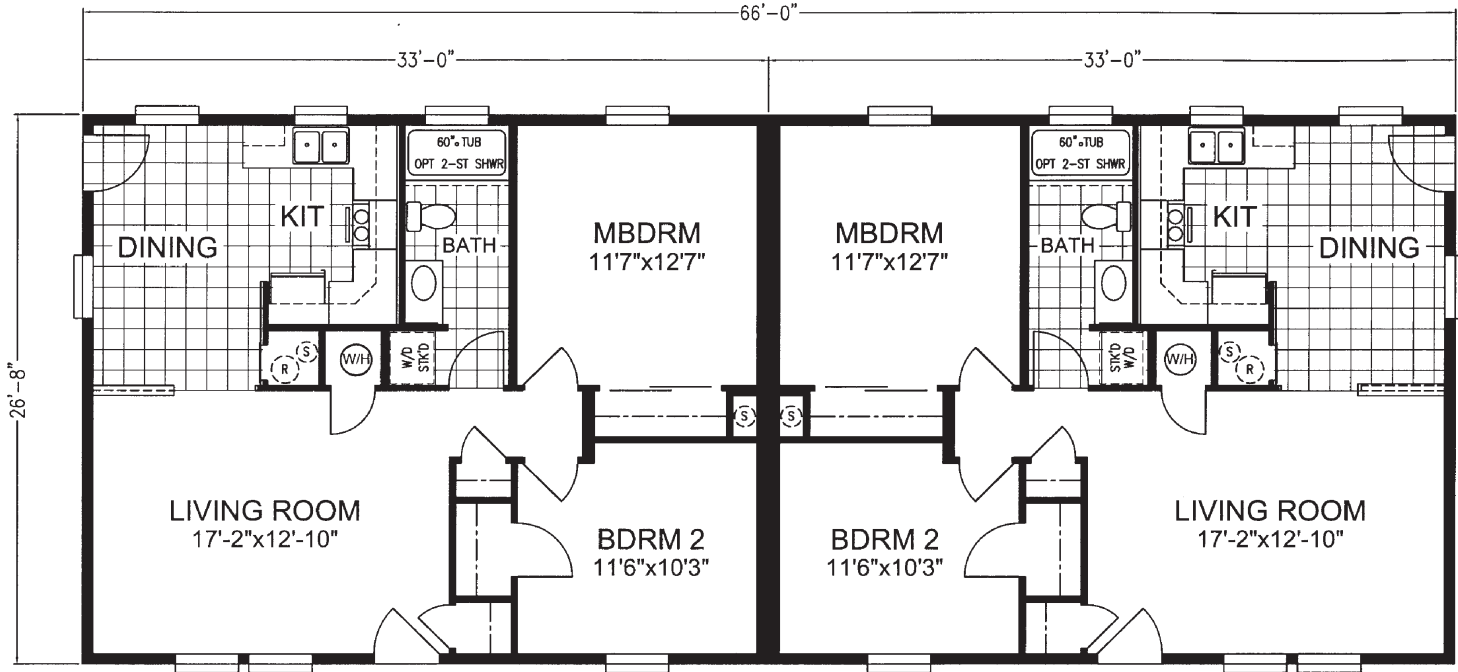

4 Bedroom, 2 Bath
Approx. 1,769 SQ. FT.

SALINAS

Santa Fe Series

Factory Expo
"Factory Direct Value" HOME CENTERS
 6420 W. Allison, Box 5074 Chandler, AZ 85226

1-800-965-1603

www.azchampion.com • www.redmanpride.com • www.azchampion.com • www.redmanpride.com • www.azchampion.com • www.redmanpride.com