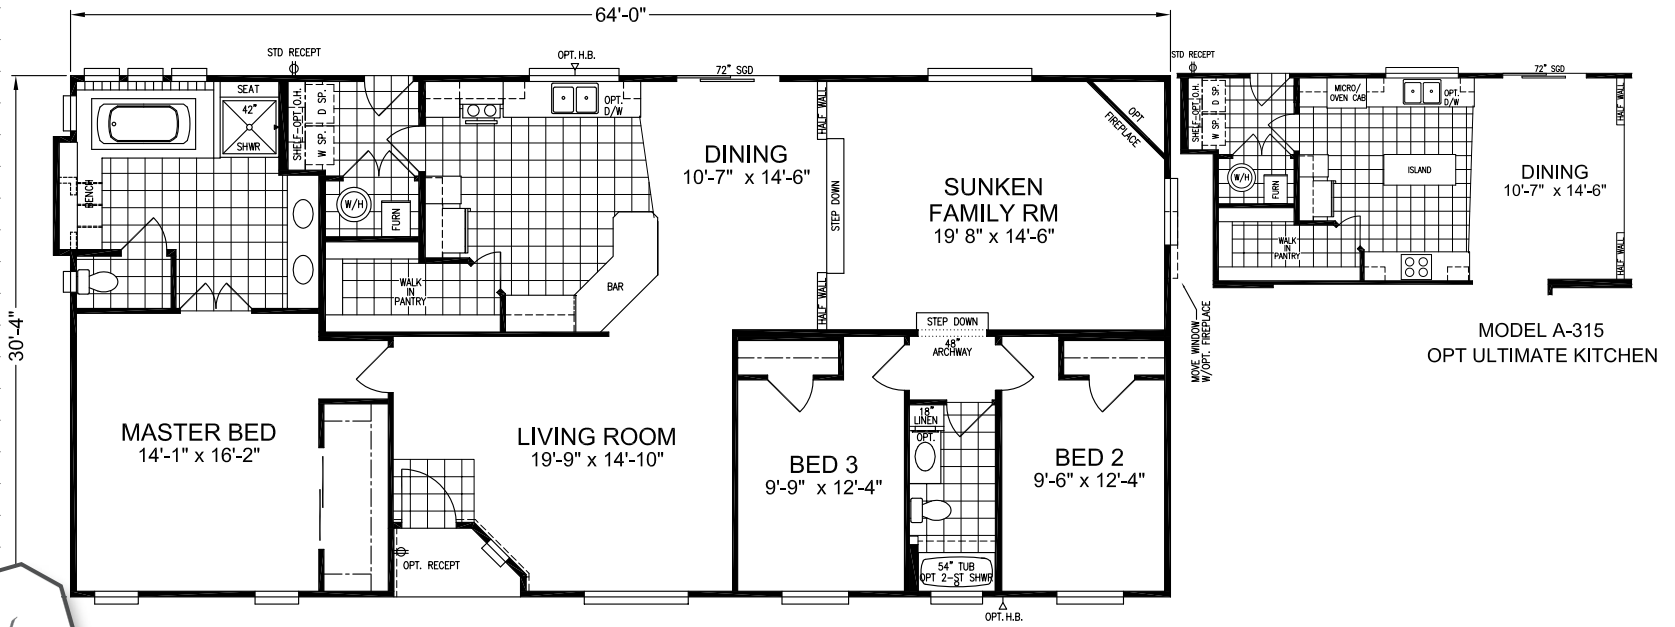

3 Bedroom, 2 Bath
Approx. 1,923 SQ. FT.

Royal Manor

MODEL A-315
OPT ULTIMATE KITCHEN

Your ULTIMATE BATHROOM includes the following upgrades:

- Solid Pewter Cabinet and Door Pulls throughout
- Glass Surround Shower w/Oversized Ceiling Mounted Rain Showerhead
- Oversized Soaking Tub with Roman-Style High Necked Tub Filler in Brushed Nickel
- European Style Overhead His/Her Triple Vanity Lights
- Custom Mirror to Enhance His/Hers Vanity Area
- Beveled Edge Medicine Cabinets
- Abundant Storage Space
- Ceramic Tile around Shower, Tub and Accents throughout
- Large Windows - Plantation Shutters w/Euro Valance Window Treatment
- 7' of Euro-Style Cabinets & Drawers in Elite Cherry Finish
- Sidewall Mounted Lighted Makeup Mirror with Extension Capability
- Euro-Style Vented-Electric Fireplace w/Decorator Mantle Shelf w/Glass Enclosure
- Canned Lights
- 4 Attractive Linen Niches below Window Box Style Seating
- TV Jack
- * Can upgrade to Jacuzzi Jets

First 1000 customers bonus:

- 17" Color Flat Panel TV and DVD player
- Welcome Basket: Shampoo, Soap, Lotion, Towels, Candle and More Assorted Bath Accessories

6420 W. Allison, Box 5074 Chandler, AZ 85226