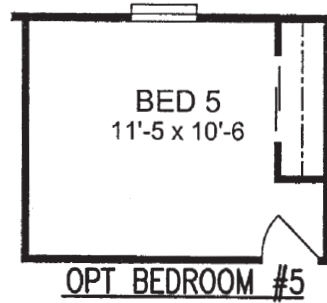

RIO GRANDE

REDMAN SANTA FE SERIES

4 BEDROOM, 3 BATH
APPROX. 2,305 SQ. FT.

Last Updated: 2-21-2011

I authorize Factory Expo Home Centers to build my house, per this plan.

X _____
Customer Signature/Date

Factory Expo
"Factory Direct Value" HOME CENTERS