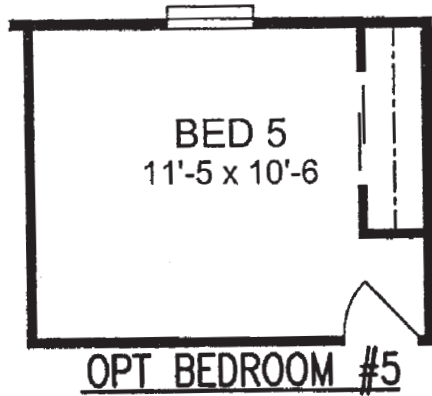

4 Bedroom, 3 Bath
Approx. 2,305 SQ. FT.

RIO GRANDE

Santa Fe Series

Factory Expo
"Factory Direct Value" HOME CENTERS
6420 W. Allison, Box 5074 Chandler, AZ 85226

1-800-965-1603