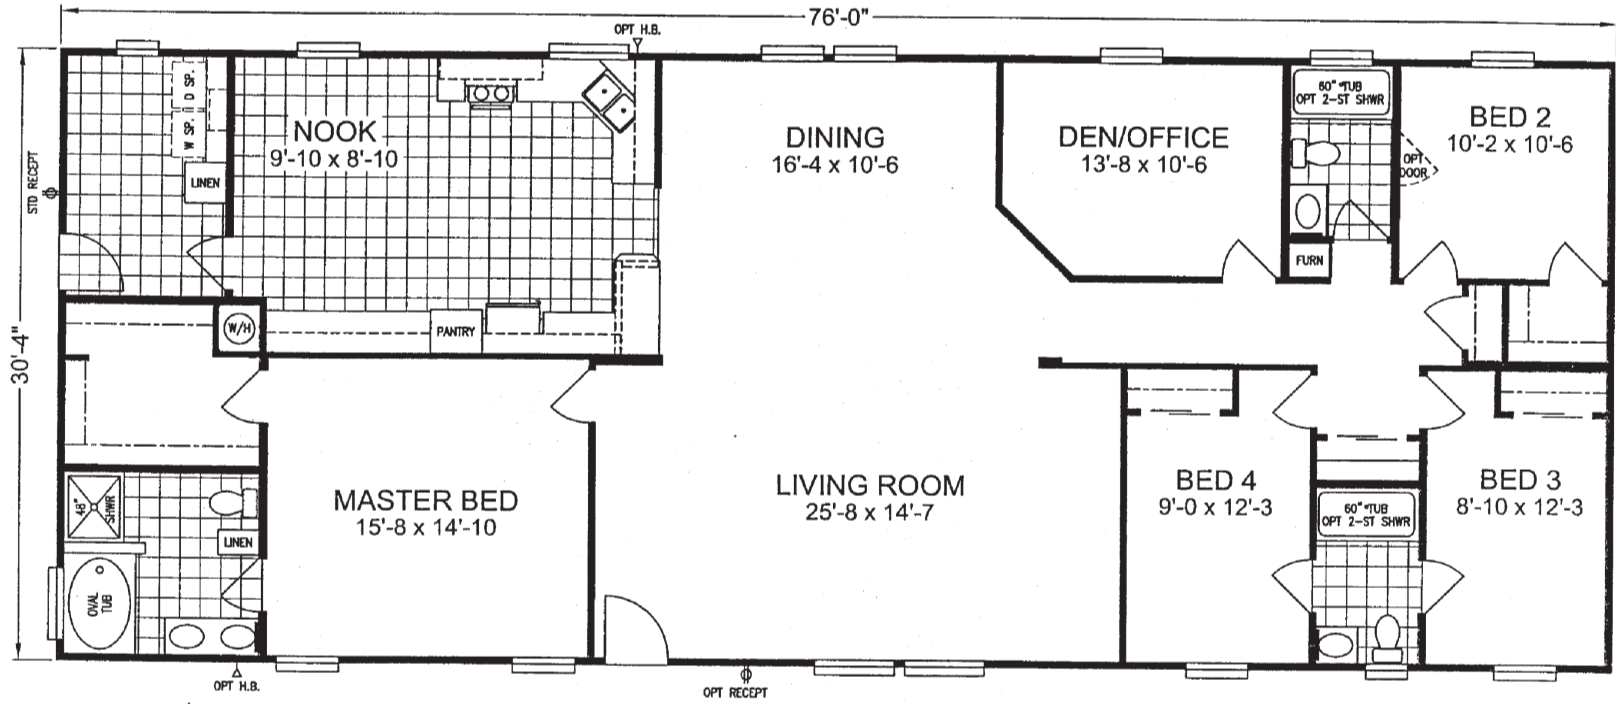

RIO GRANDE

REDMAN SANTA FE SERIES

4 BEDROOM, 3 BATH
APPROX. 2,305 SQ. FT.

Last Updated: 2-21-2011

I authorize Factory Expo Home Centers to build my house, per this plan.

X _____
Customer Signature/Date

Factory Expo
"Factory Direct Value" HOME CENTERS