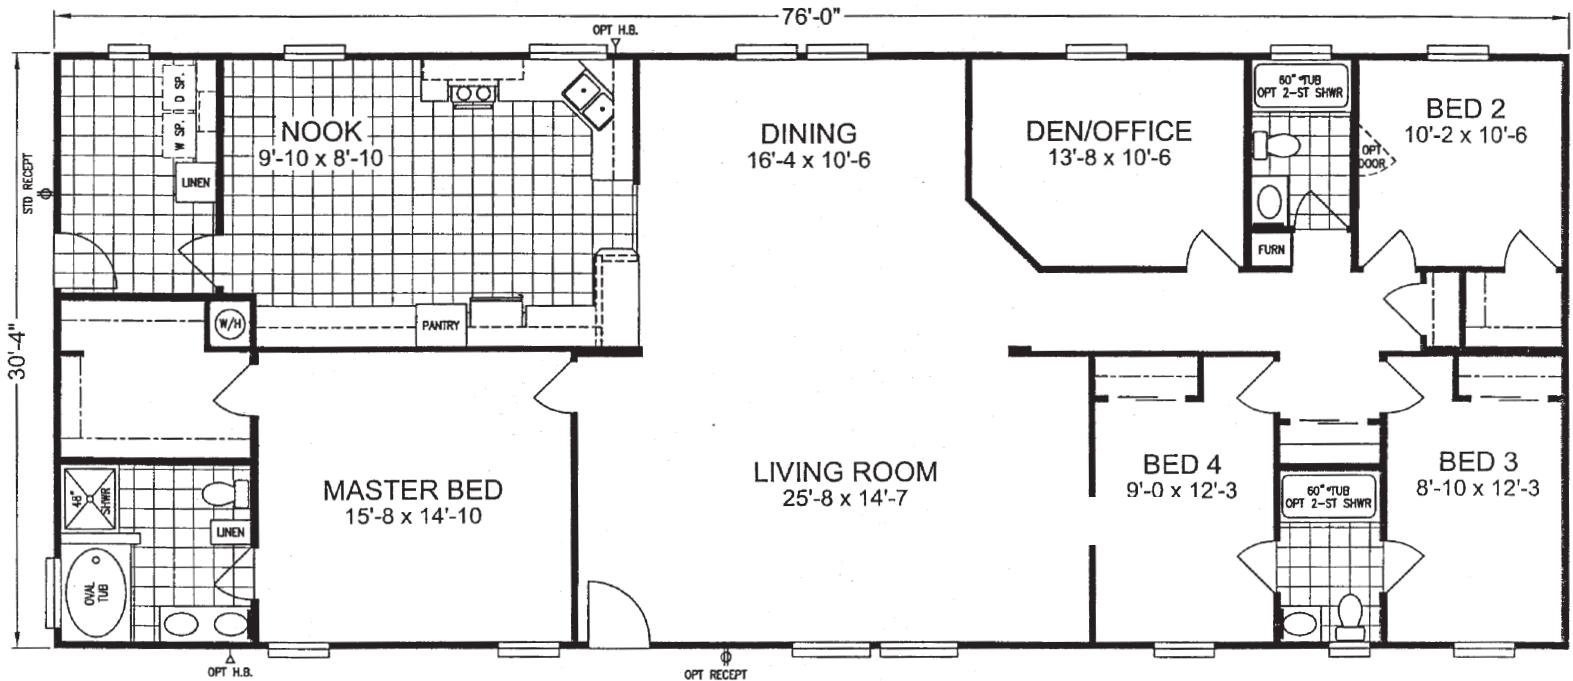

4 Bedroom, 3 Bath
Approx. 2,305 SQ. FT.

RIO GRANDE

Santa Fe Series

Factory Expo
"Factory Direct Value" HOME CENTERS
6420 W. Allison, Box 5074 Chandler, AZ 85226

1-800-965-1603