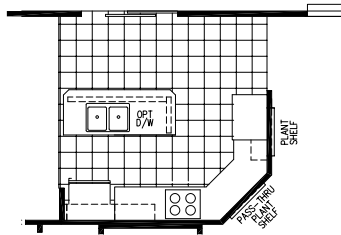

3 Bedroom, 2 Bath
Approx. 1,493 SQ. FT.

Richmond
Expo Signature Series

OPT.
E.T. CENTER

OPT.
FIREPLACE

OPT.
ULTIMATE KITCHEN

OPT.
GLAMOUR BATH

Factory Expo
"Factory Direct Value" HOME CENTERS
 6420 W. Allison, Box 5074 Chandler, AZ 85226