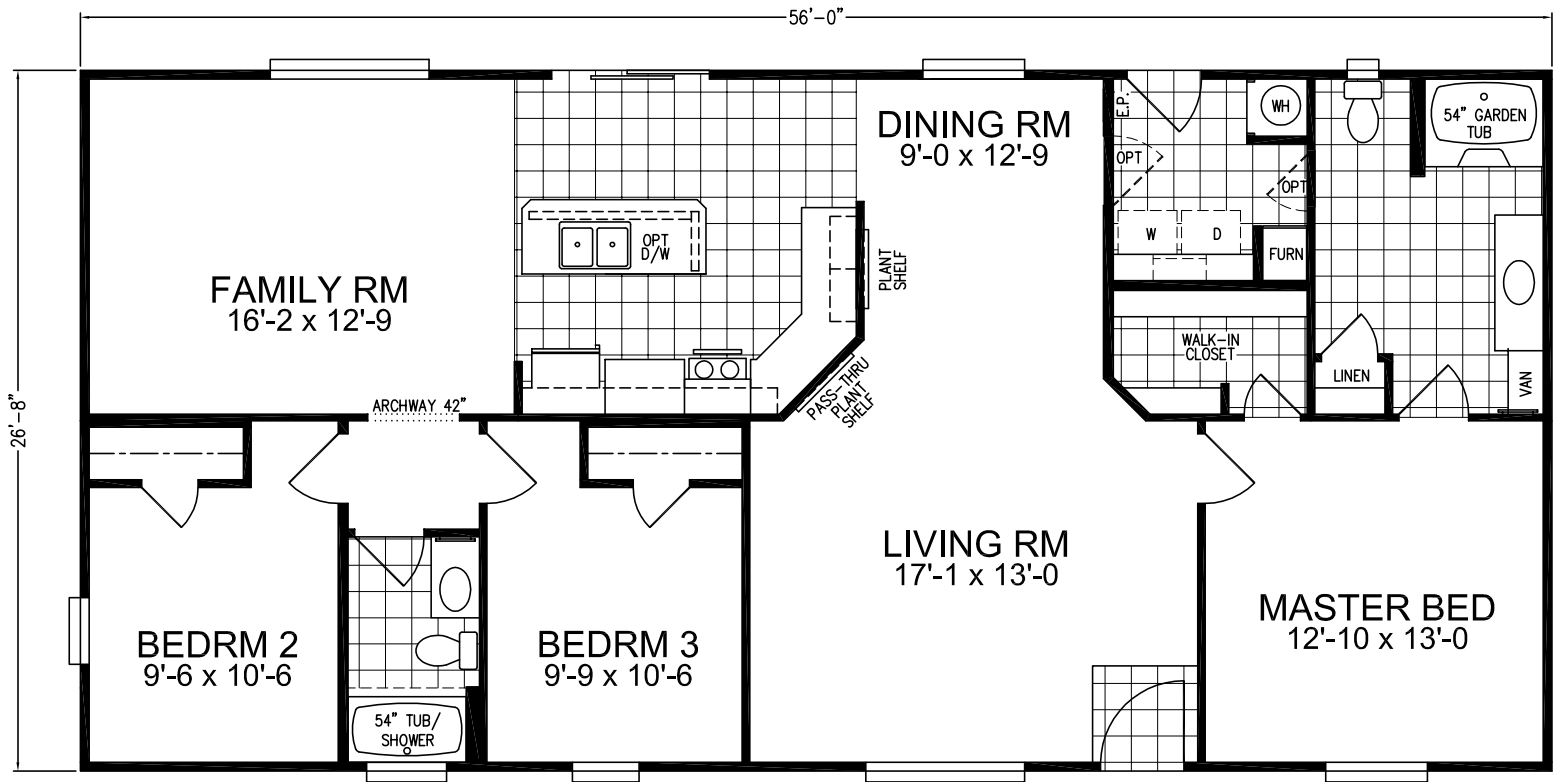

3 Bedroom, 2 Bath
Approx. 1,493 SQ. FT.

Richmond
Expo Signature Series

OPT.
E.T. CENTER

OPT.
FIREPLACE

OPT.
ULTIMATE KITCHEN

OPT.
GLAMOUR BATH

Factory Expo
"Factory Direct Value" HOME CENTERS
 6420 W. Allison, Box 5074 Chandler, AZ 85226