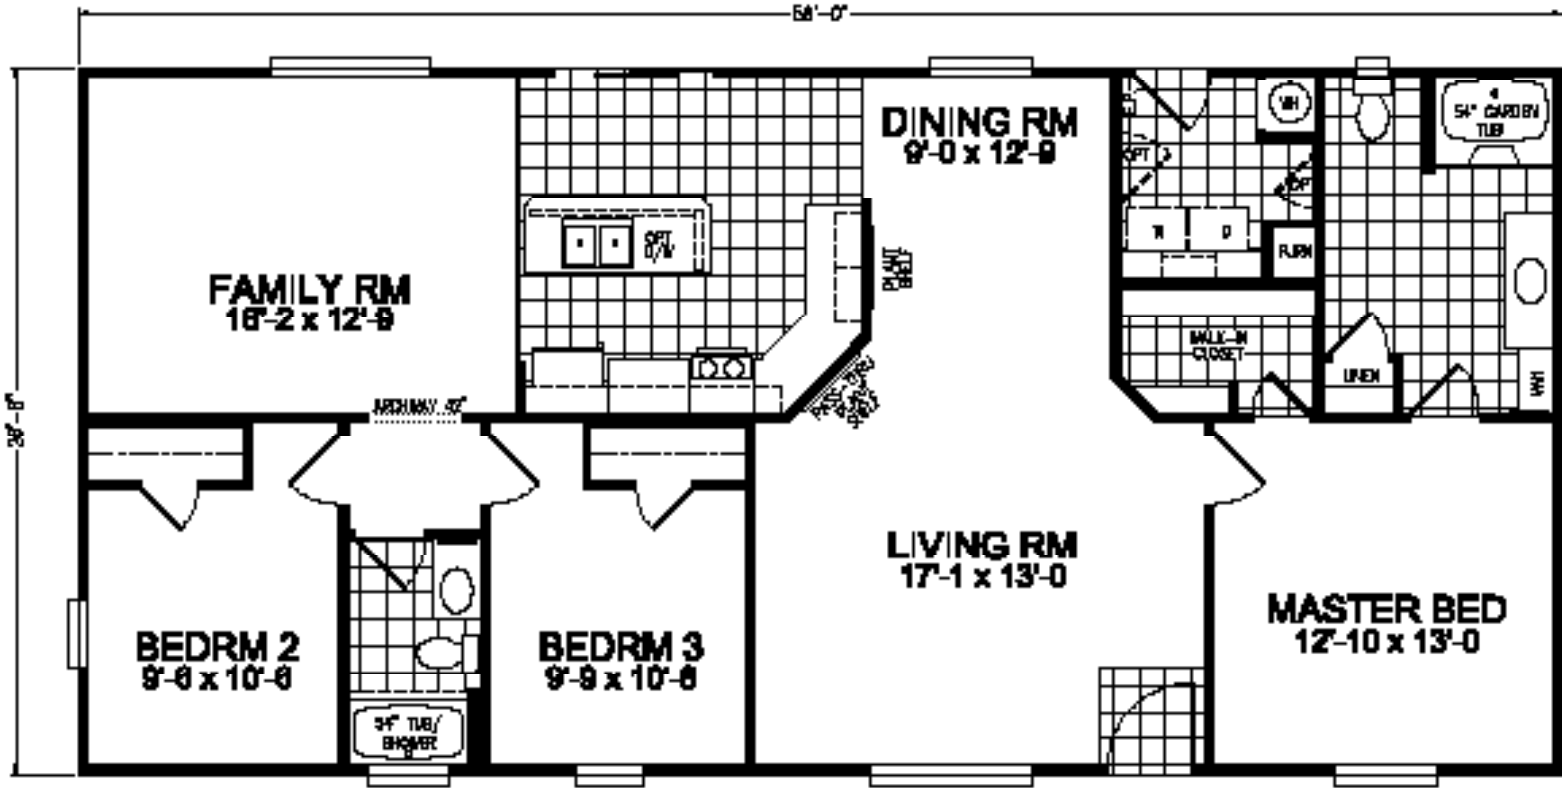

3 Bedroom, 2 Bath
Approx. 1,493 Sq. Ft.

Last Updated: 2-18-2011

OPT. GLAMOUR BATH

OPT. ULTIMATE KITCHEN

OPT. FIREPLACE

Factory Expo
"Factory Direct Value" HOME CENTERS

6420 W. Allison, Box 5074
Chandler, AZ 85226