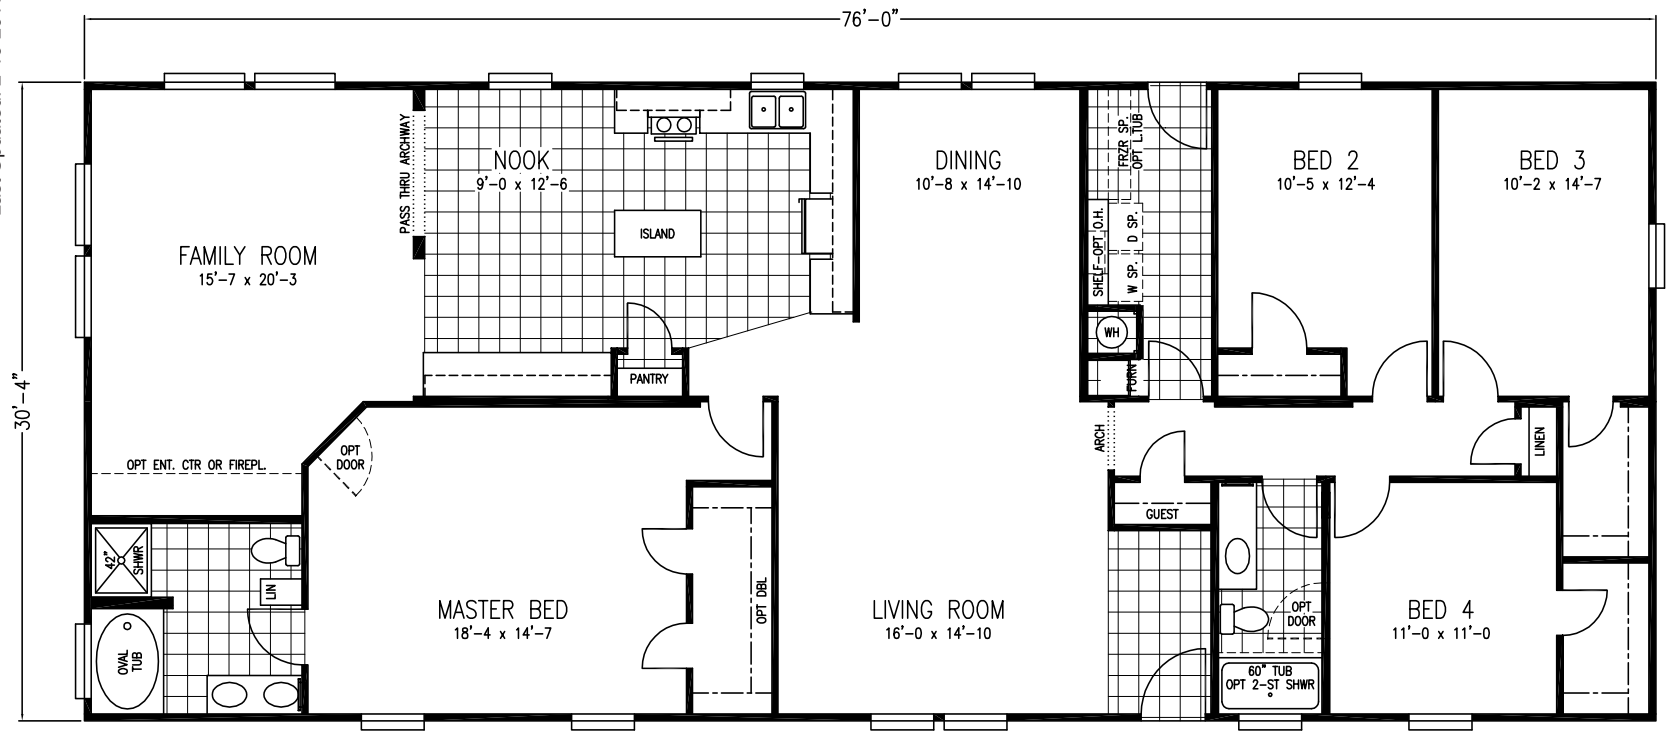

4 Bedroom, 2 Bath
Approx. 2,305 Sq. Ft.

REDONDO
 REDMAN CLASSIC SERIES

Last Updated: 2-16-2011

I authorize Factory Expo Home Centers to build my house, per this plan.
 X _____
 Customer Signature/Date

Factory Expo
 "Factory Direct Value" HOME CENTERS