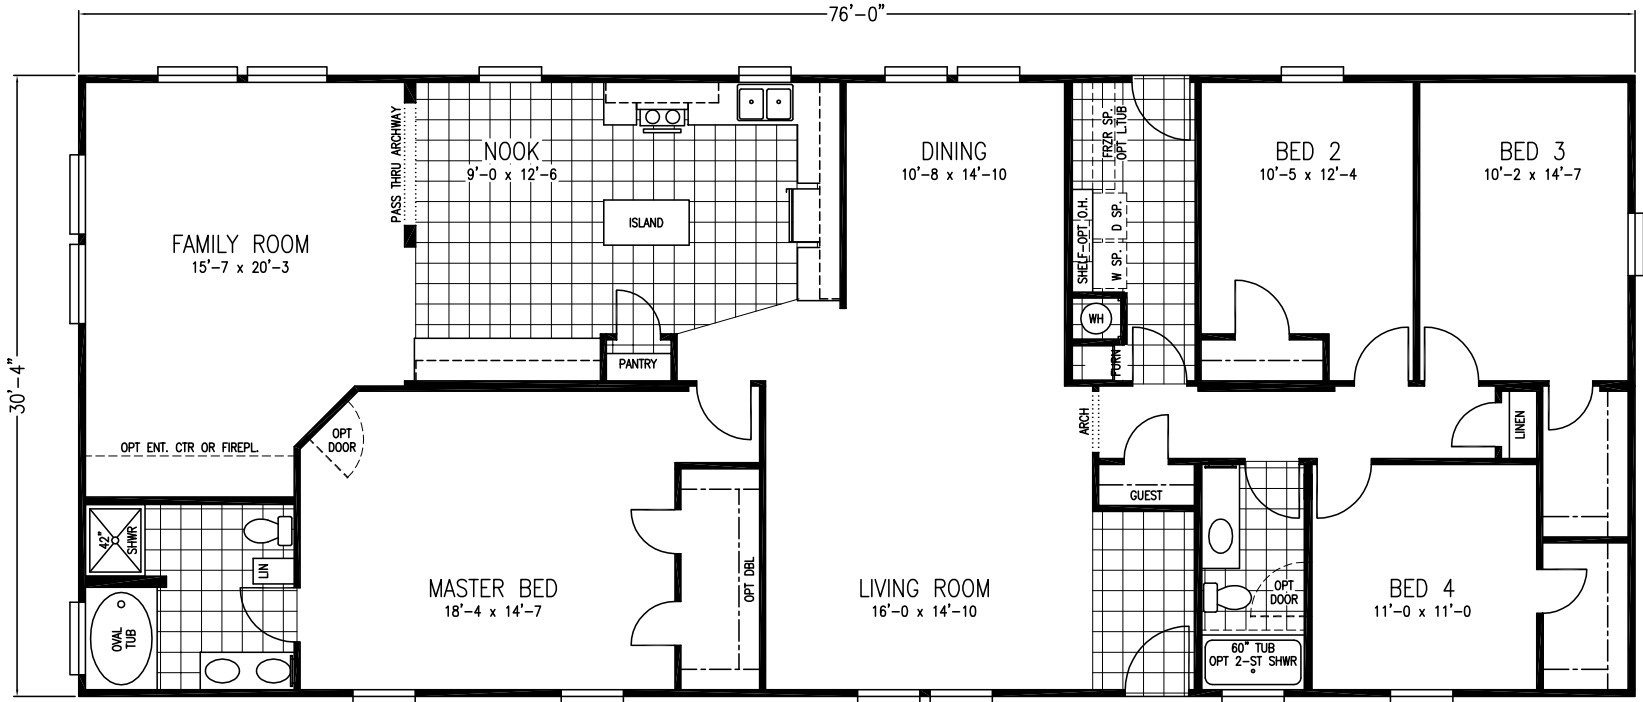

# REDONDO

Classic Series

**4 Bedroom, 2 Bath**  
**Approx. 2,305 SQ. FT.**

**Factory Expo**  
 "Factory Direct Value" HOME CENTERS

6420 W. Allison, Box 5074 Chandler, AZ 85226

**1-800-965-1603**