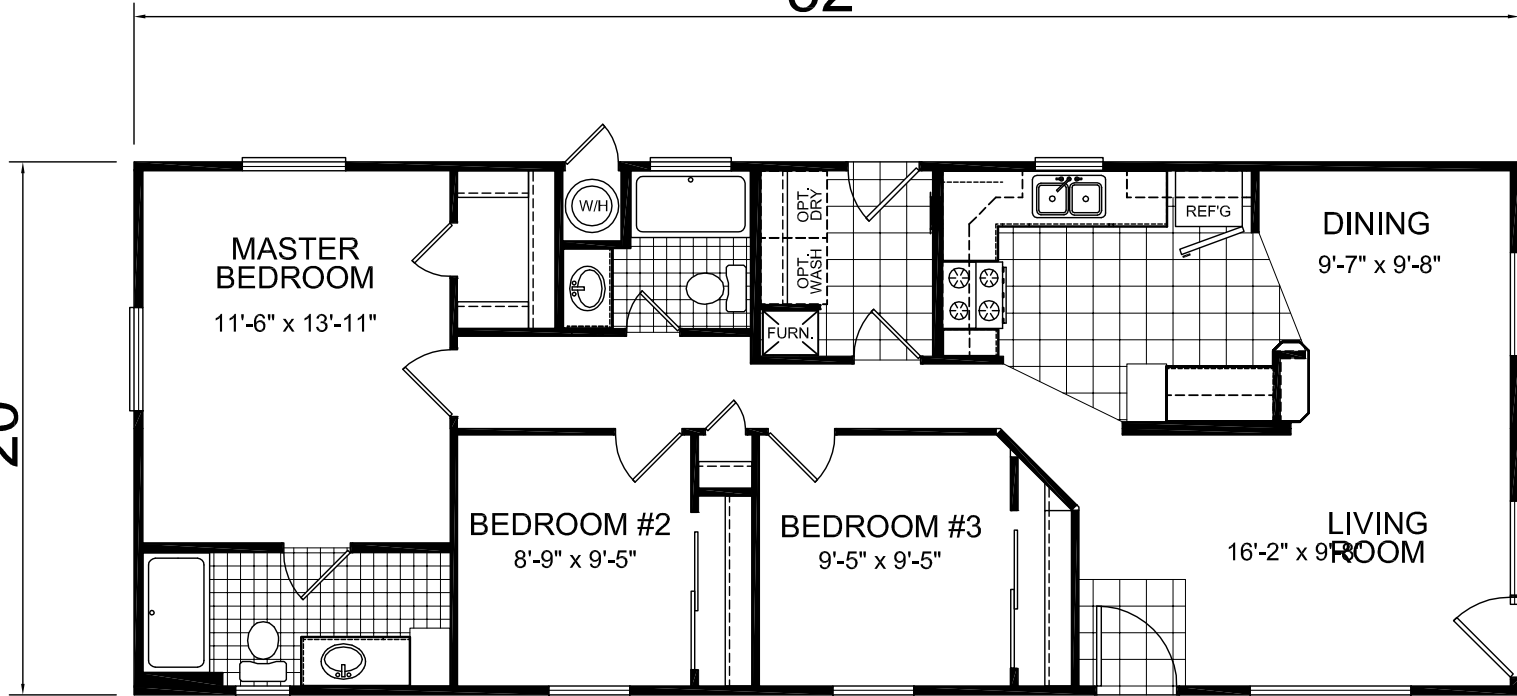

3 Bedroom, 2 Bath
Approx. 1,040 Sq. Ft.

Last Updated: 2-18-2011

Raven
 CHAMPION EXPO SERIES

20'

52'

I authorize Factory Expo Home Centers to build my house, per this plan.
 X _____
 Customer Signature/Date