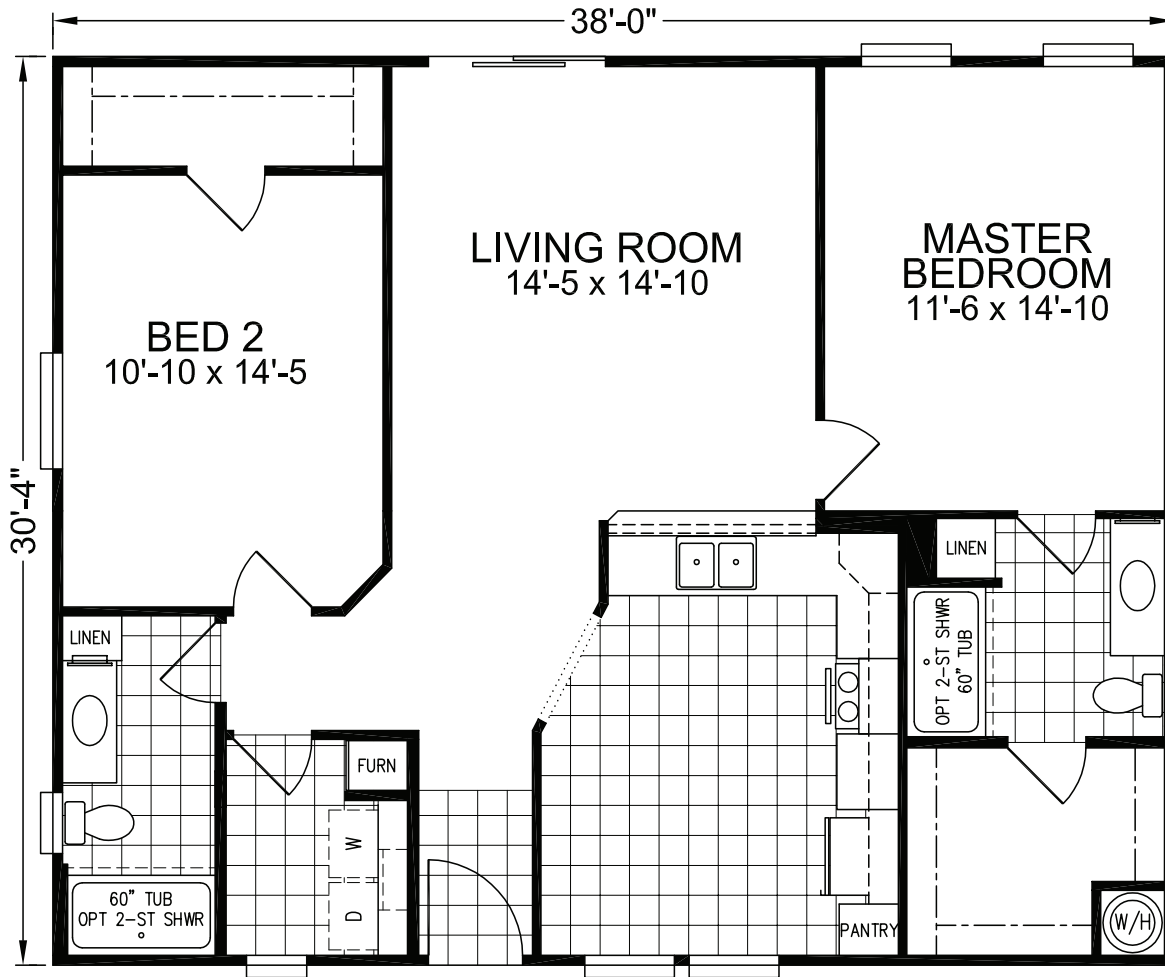

RANDOLPH

REDMAN CLASSIC SERIES

2 Bedroom, 2 Bath
Approx. 1,153 Sq. Ft.

Last Updated: 9-30-11

I authorize Factory Expo Home Centers to build my house, per this plan.

X _____
Customer Signature/Date

Important: Due to our policy of continual improvement, all information in our brochures may vary from actual home. The right is reserved to make changes at any time, without notice or obligation, in colors, materials, specifications, processes, and models. All dimensions and square footage calculations are nominal and approximate figures. Please check with your local sales associate for specific and current information.