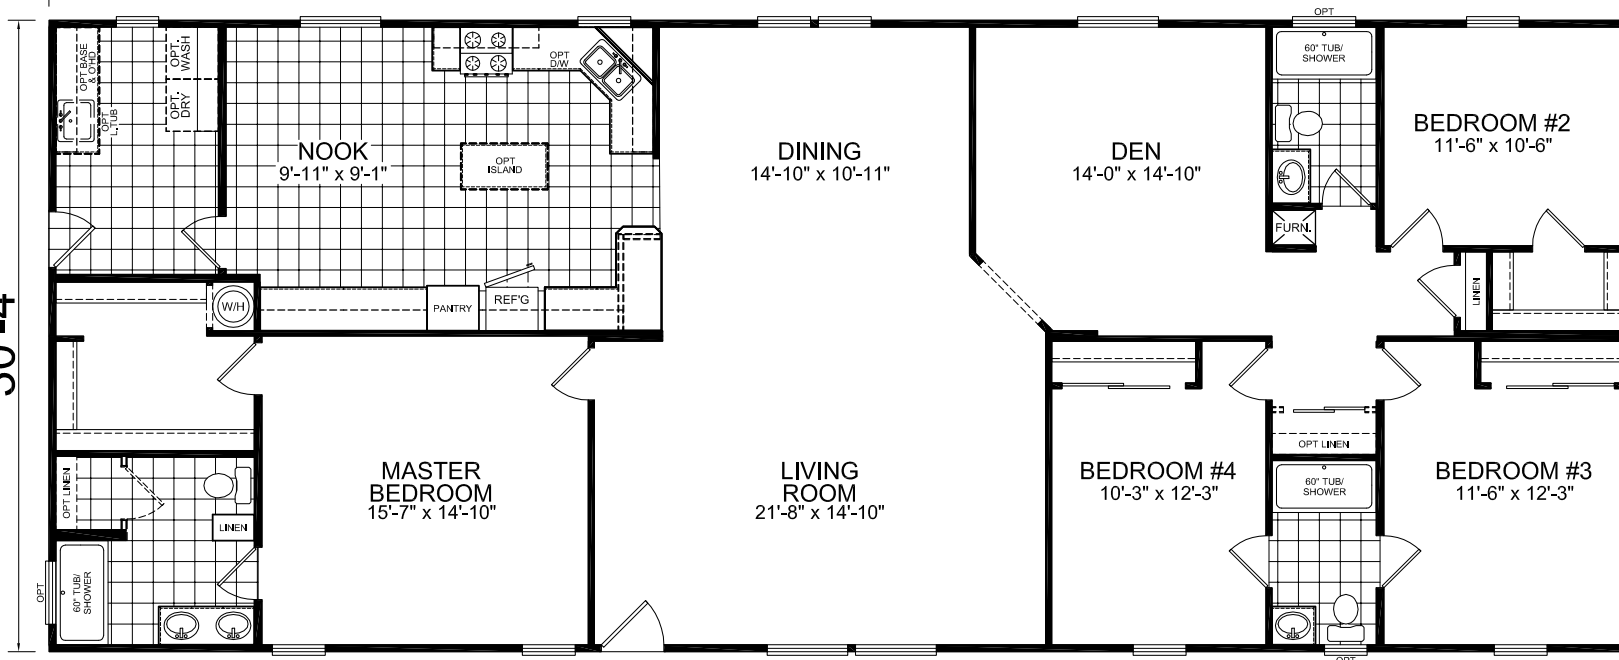

# Randall

Champion Limited Series

4 Bedroom, 3 Bath  
Approx. 2,305 Sq. Ft.

Last Updated: 10-7-11

30'-4"

76'

OPT GLAMOUR BATH

I authorize Factory Expo Home Centers to build my house, per this plan.  
 X \_\_\_\_\_  
 Customer Signature/Date