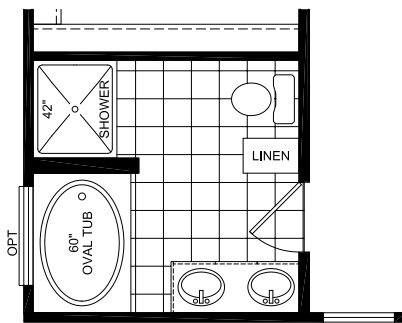

# Randall

Champion Limited Series

4 Bedroom, 3 Bath  
Approx. 2,305 Sq. Ft.

Last Updated: 10-7-11

30'-4"

76'

OPT GLAMOUR BATH

I authorize Factory Expo Home Centers to build my house, per this plan.  
 X \_\_\_\_\_  
 Customer Signature/Date