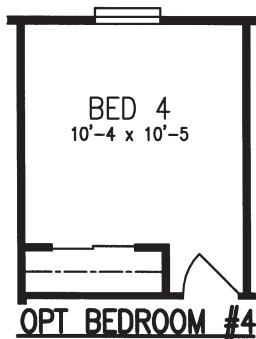

RANCHERO

Santa Fe Series

3 Bedroom, 2 Bath
Approx. 2,080 SQ. FT.

Factory Expo
"Factory Direct Value" HOME CENTERS
6420 W. Allison, Box 5074 Chandler, AZ 85226

1-800-965-1603

www.azchampion.com • www.redmanpride.com • www.azchampion.com • www.redmanpride.com • www.azchampion.com • www.redmanpride.com