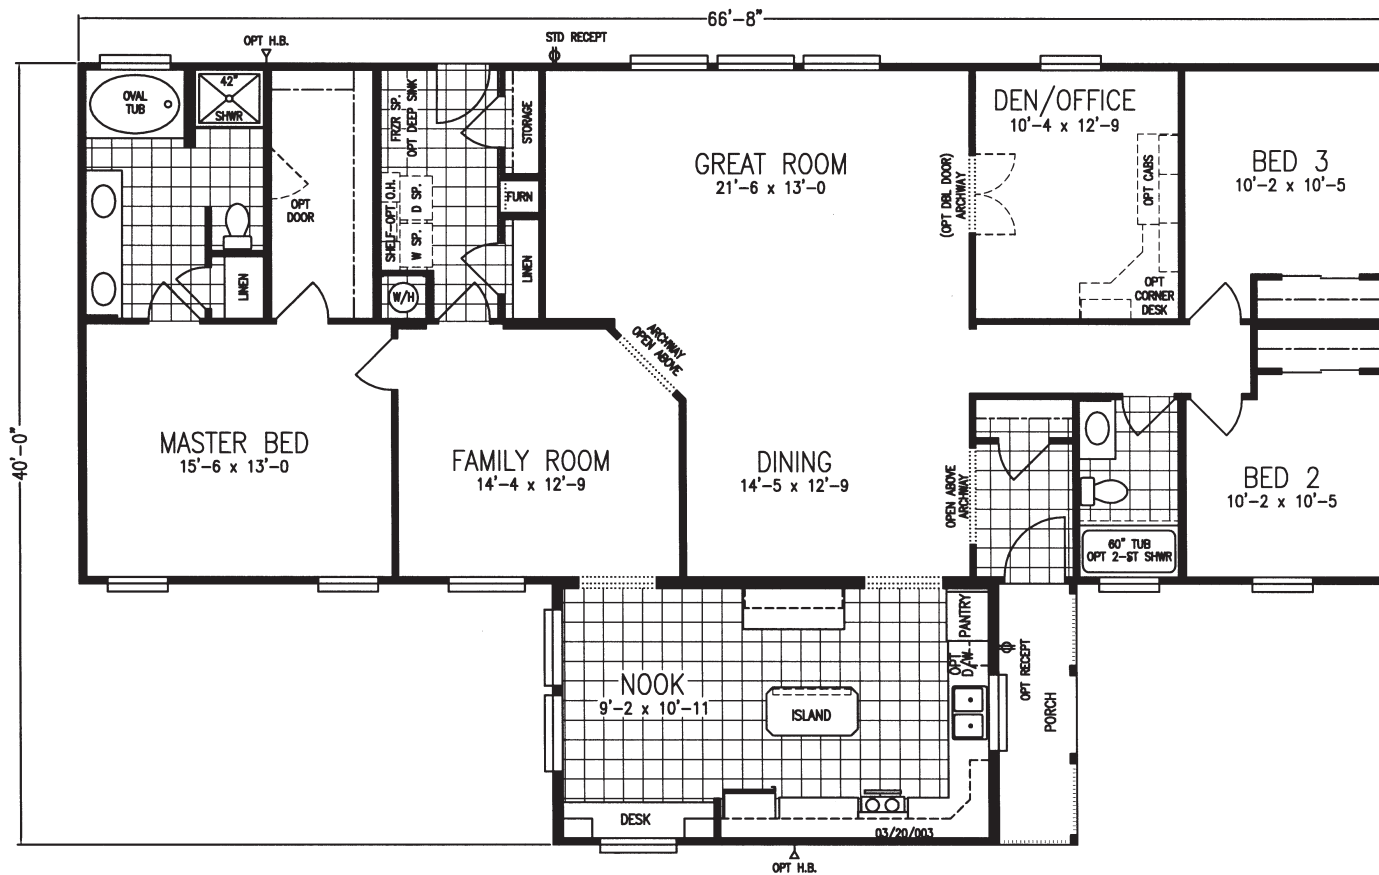

RANCHERO

Santa Fe Series

3 Bedroom, 2 Bath
Approx. 2,080 SQ. FT.

Factory Expo
"Factory Direct Value" HOME CENTERS
6420 W. Allison, Box 5074 Chandler, AZ 85226

1-800-965-1603

www.azchampion.com • www.redmanpride.com • www.azchampion.com • www.redmanpride.com • www.azchampion.com • www.redmanpride.com