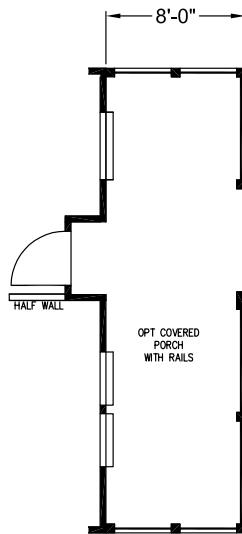

PINEWOOD

Classic Series

3 Bedroom, 2 Bath
Approx. 1,379 SQ. FT.

OPT/8FT. PORCH

OPT/6FT. PORCH

Factory Expo
"Factory Direct Value" HOME CENTERS
6420 W. Allison, Box 5074 Chandler, AZ 85226

1-800-965-1603