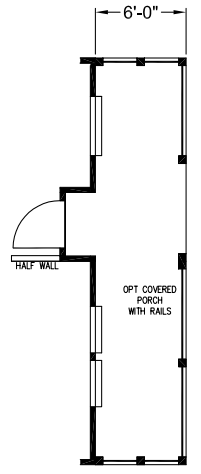

**3 Bedroom, 2 Bath
Approx. 1,379 Sq. Ft.**

PINEWOOD
REDMAN CLASSIC SERIES

Last Updated: 2-16-2011

OPT/8FT. PORCH

OPT/6FT. PORCH

I authorize Factory Expo Home Centers to build my house, per this plan.
X _____
Customer Signature/Date