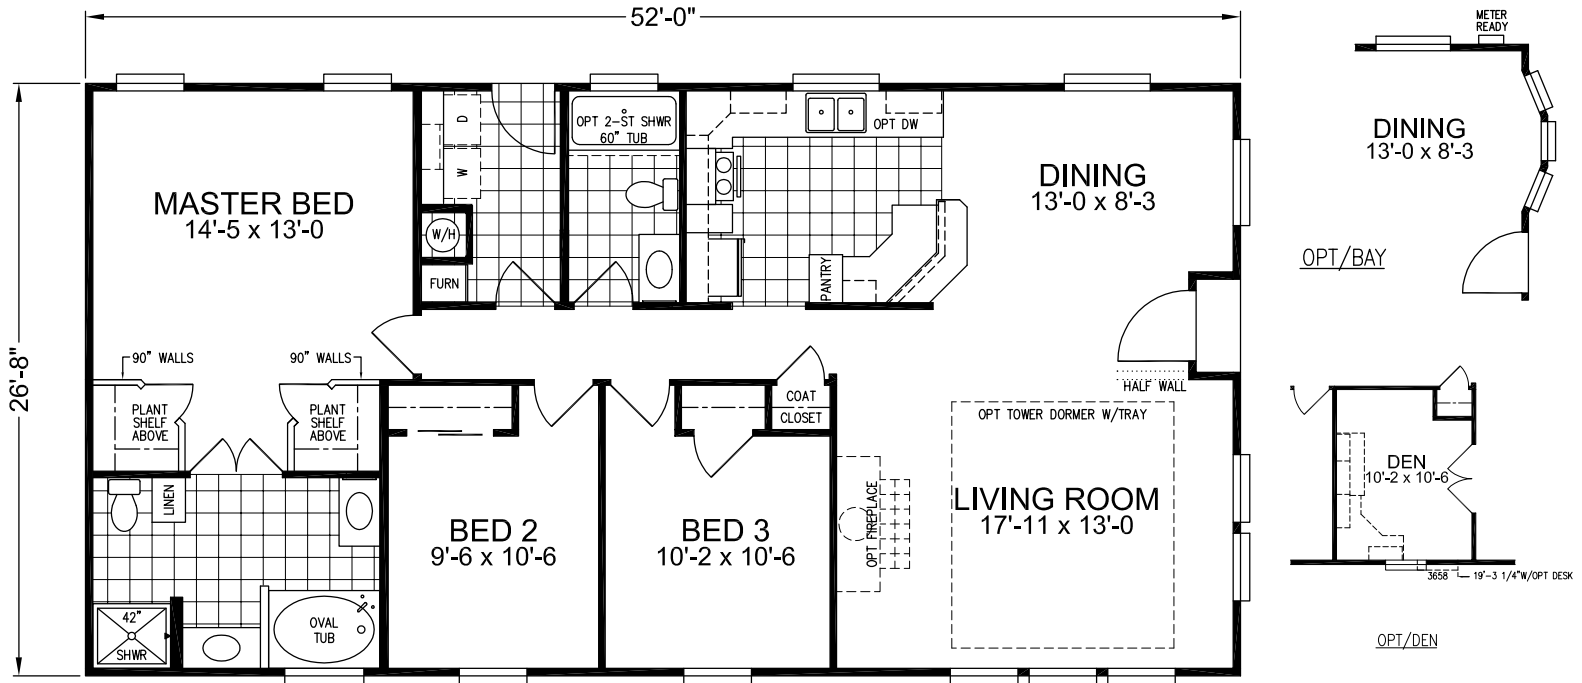

PINEWOOD

Classic Series

3 Bedroom, 2 Bath
Approx. 1,379 SQ. FT.

OPT/8FT. PORCH

OPT/6FT. PORCH

Factory Expo
"Factory Direct Value" HOME CENTERS
6420 W. Allison, Box 5074 Chandler, AZ 85226

1-800-965-1603