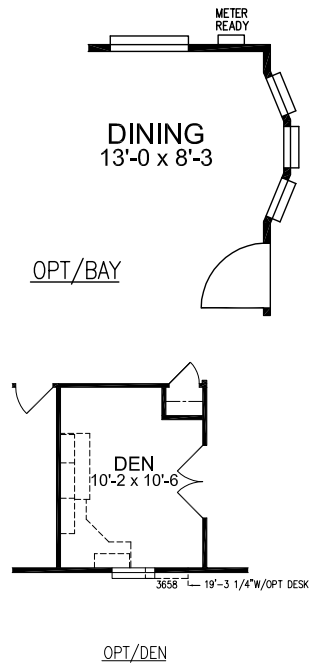

**3 Bedroom, 2 Bath
Approx. 1,379 Sq. Ft.**

PINEWOOD
REDMAN CLASSIC SERIES

Last Updated: 2-16-2011

OPT/8FT. PORCH

OPT/6FT. PORCH

I authorize Factory Expo Home Centers to build my house, per this plan.
X _____
Customer Signature/Date