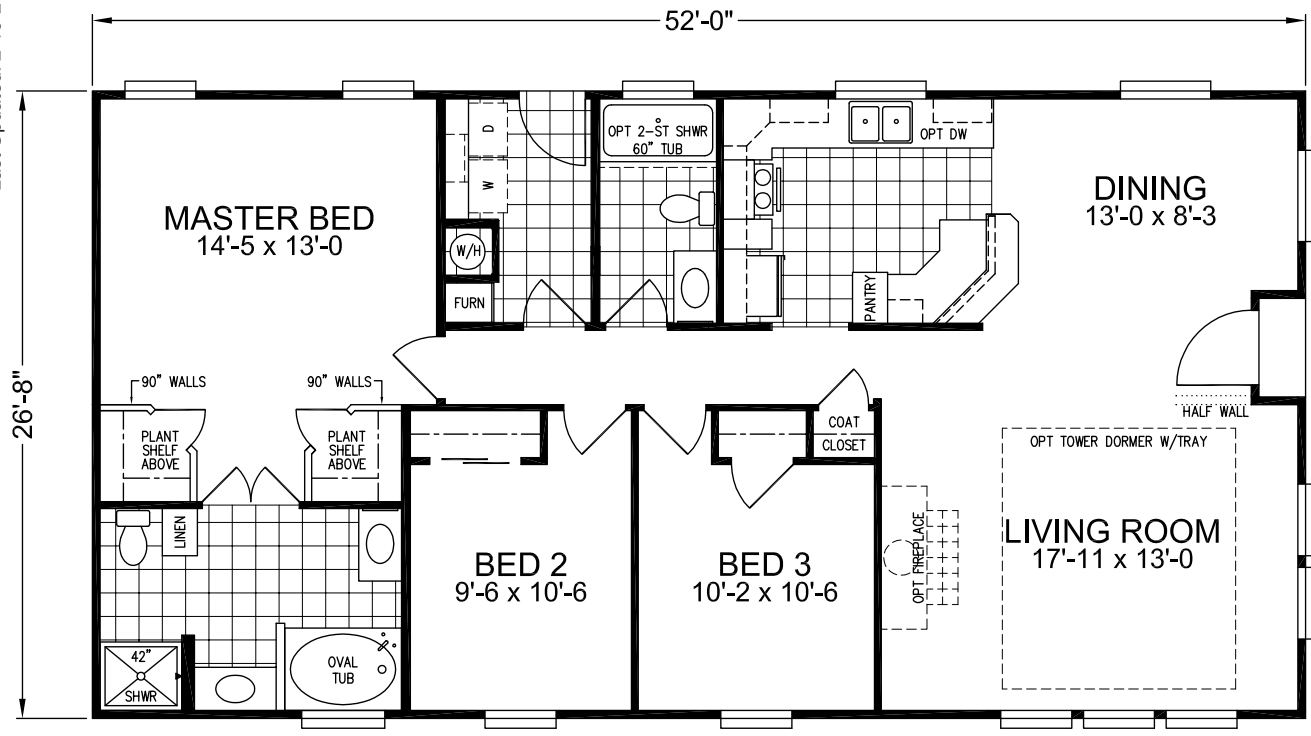

**3 Bedroom, 2 Bath
Approx. 1,379 Sq. Ft.**

PINEWOOD
REDMAN CLASSIC SERIES

Last Updated: 2-16-2011

OPT/8FT. PORCH

OPT/6FT. PORCH

I authorize Factory Expo Home Centers to build my house, per this plan.
X _____
Customer Signature/Date