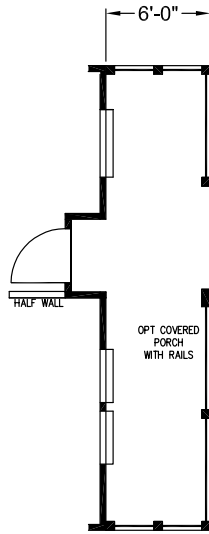

PINEWOOD

Classic Series

3 Bedroom, 2 Bath
Approx. 1,379 SQ. FT.

OPT/8FT. PORCH

OPT/6FT. PORCH

Factory Expo
"Factory Direct Value" HOME CENTERS
6420 W. Allison, Box 5074 Chandler, AZ 85226

1-800-965-1603