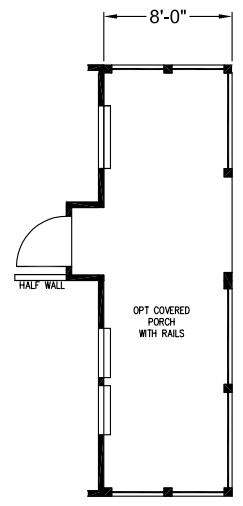

**3 Bedroom, 2 Bath
Approx. 1,379 Sq. Ft.**

PINEWOOD
REDMAN CLASSIC SERIES

Last Updated: 2-16-2011

OPT/8FT. PORCH

OPT/6FT. PORCH

I authorize Factory Expo Home Centers to build my house, per this plan.
X _____
Customer Signature/Date