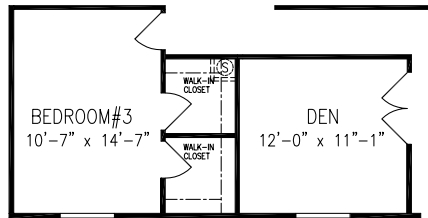

**4 Bedroom, 2 Bath**  
**Approx. 2,305 Sq. Ft.**

Last Updated: 2-18-2011

OPT. GLAMOUR BATH

OPT. BATH #3

OPT. DEN

ALTERNATE MASTER BEDROOM AND BATH

**Factory Expo**  
 "Factory Direct Value" HOME CENTERS

6420 W. Allison, Box 5074  
 Chandler, AZ 85226