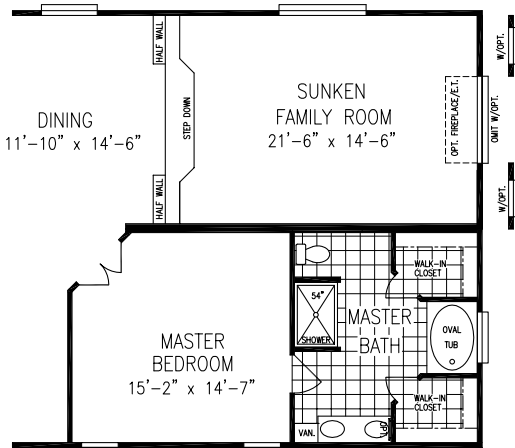

**4 Bedroom, 2 Bath**  
**Approx. 2,305 Sq. Ft.**

Last Updated: 2-18-2011

OPT. GLAMOUR BATH

OPT. BATH #3

OPT. DEN

ALTERNATE MASTER BEDROOM AND BATH

**Factory Expo**  
 "Factory Direct Value" HOME CENTERS

6420 W. Allison, Box 5074  
 Chandler, AZ 85226