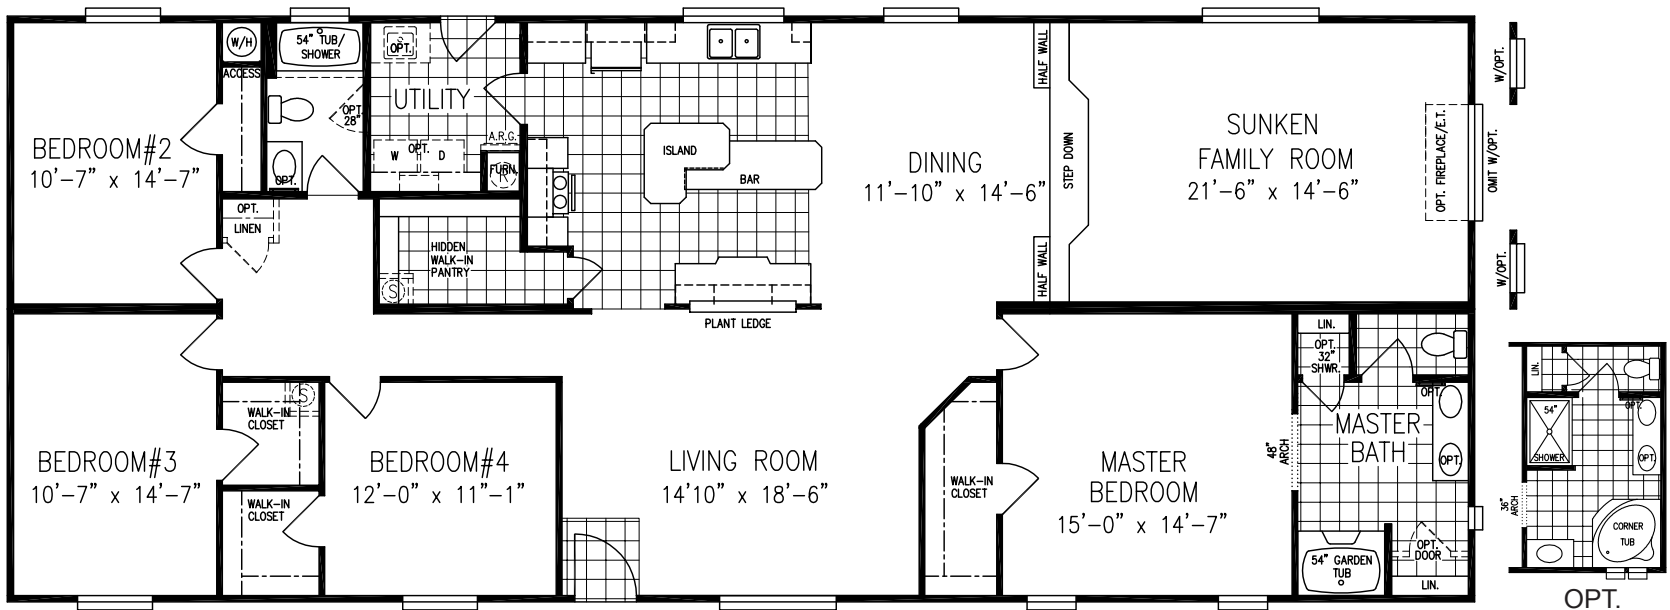

**4 Bedroom, 2 Bath**  
**Approx. 2,305 Sq. Ft.**

Last Updated: 2-18-2011

OPT. GLAMOUR BATH

OPT. BATH #3

OPT. DEN

ALTERNATE MASTER BEDROOM AND BATH

**Factory Expo**  
 "Factory Direct Value" HOME CENTERS

6420 W. Allison, Box 5074  
 Chandler, AZ 85226