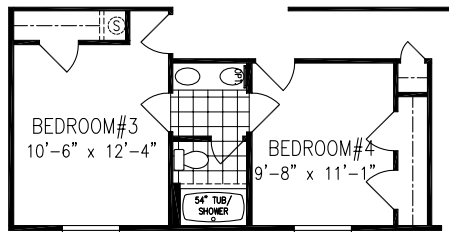

**4 Bedroom, 2 Bath**  
**Approx. 2,305 Sq. Ft.**

Last Updated: 2-18-2011

OPT. GLAMOUR BATH

OPT. BATH #3

OPT. DEN

ALTERNATE MASTER BEDROOM AND BATH

**Factory Expo**  
 "Factory Direct Value" HOME CENTERS

6420 W. Allison, Box 5074  
 Chandler, AZ 85226