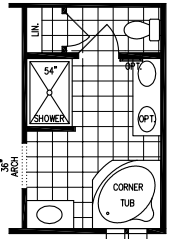

**4 Bedroom, 2 Bath**  
**Approx. 2,305 Sq. Ft.**

Last Updated: 2-18-2011

OPT. GLAMOUR BATH

OPT. BATH #3

OPT. DEN

ALTERNATE MASTER BEDROOM AND BATH

**Factory Expo**  
 "Factory Direct Value" HOME CENTERS

6420 W. Allison, Box 5074  
 Chandler, AZ 85226