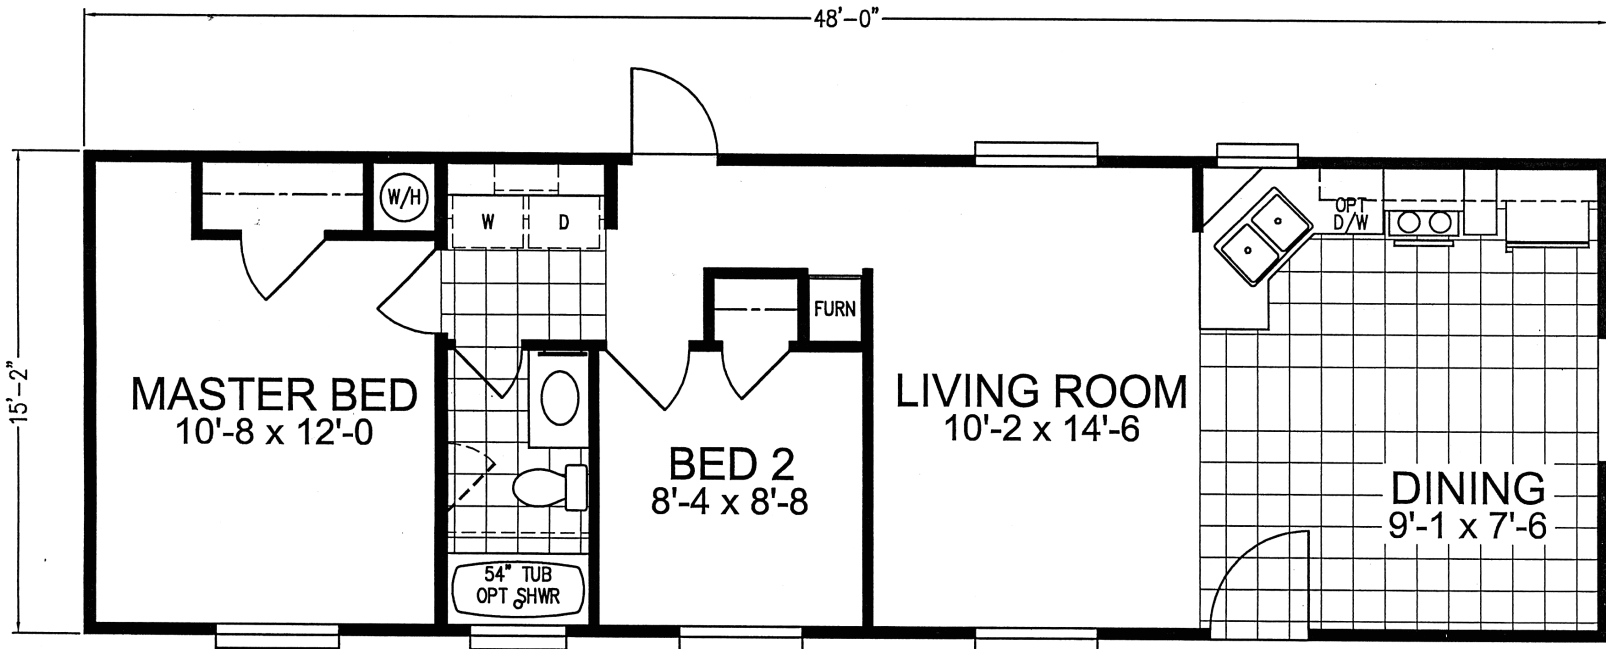

# Pennant

Champion Limited Series

2 Bedroom, 1 Bath  
Approx. 744 Sq. Ft.

Last Updated: 2-22-11

I authorize Factory Expo Home Centers to build my house, per this plan.

X \_\_\_\_\_  
Customer Signature/Date