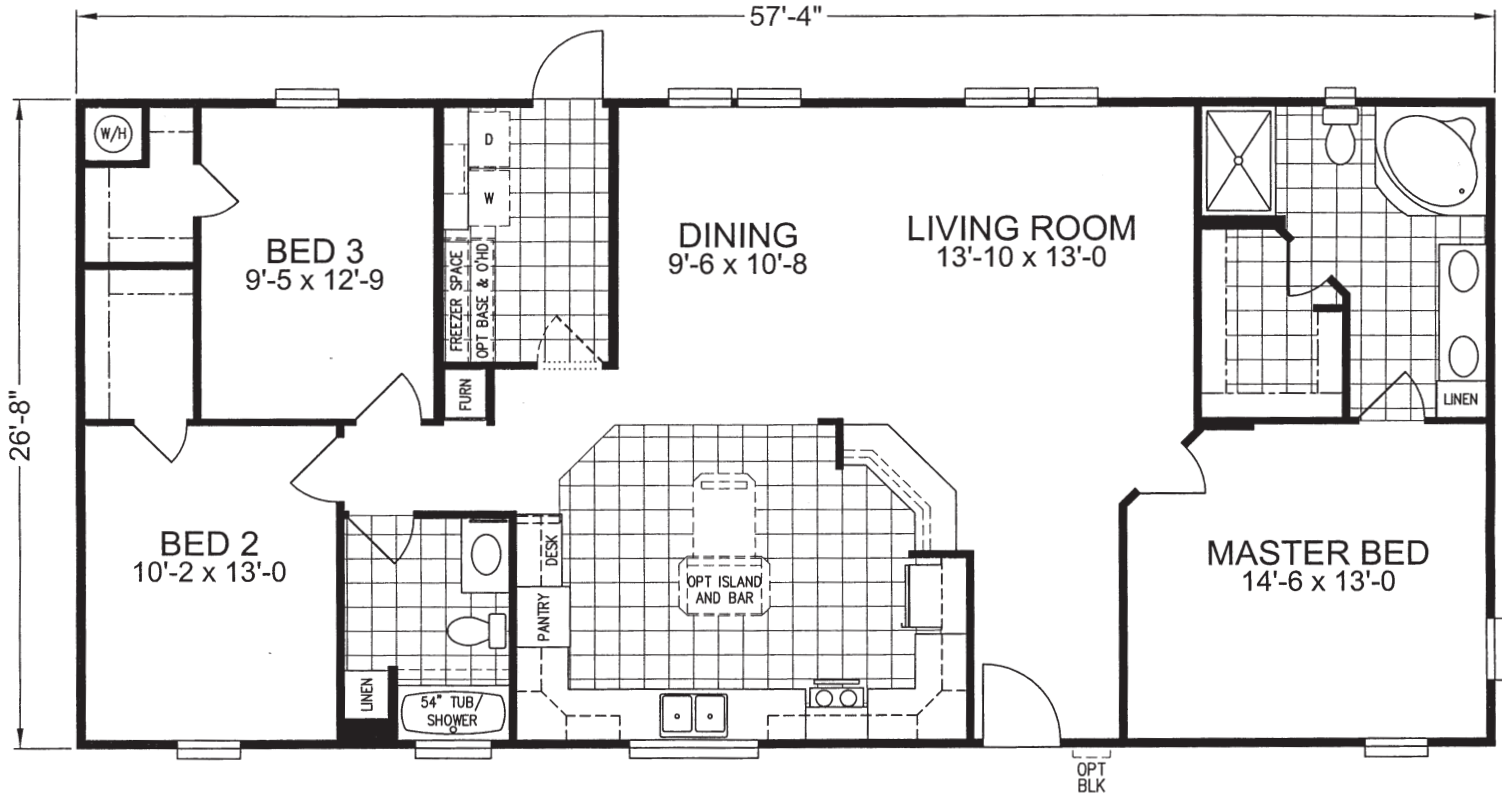

# Palmdale

3 Bedroom, 2 Bath  
Approx. 1,529 SQ. FT.

**1-800-965-1603**