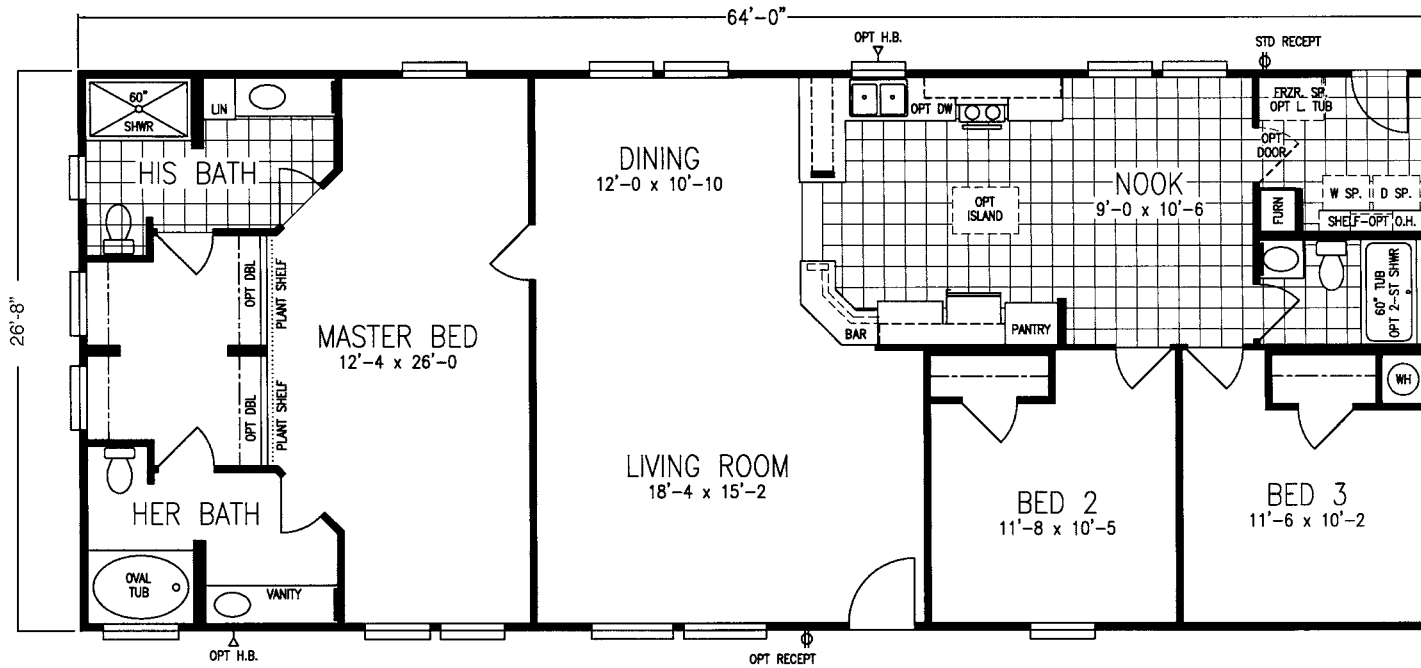

PALM DESERT 2

Classic Series

3 Bedroom, 2 Bath
Approx. 1,707 SQ. FT.

Factory Expo
"Factory Direct Value" HOME CENTERS
6420 W. Allison, Box 5074 Chandler, AZ 85226

1-800-965-1603