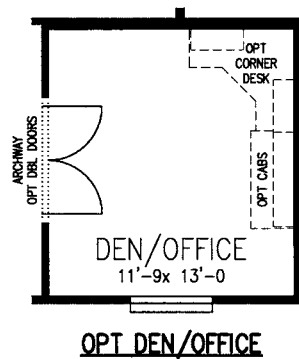

PALM DESERT 2

Classic Series

3 Bedroom, 2 Bath
Approx. 1,707 SQ. FT.

Factory Expo
"Factory Direct Value" HOME CENTERS
6420 W. Allison, Box 5074 Chandler, AZ 85226

1-800-965-1603