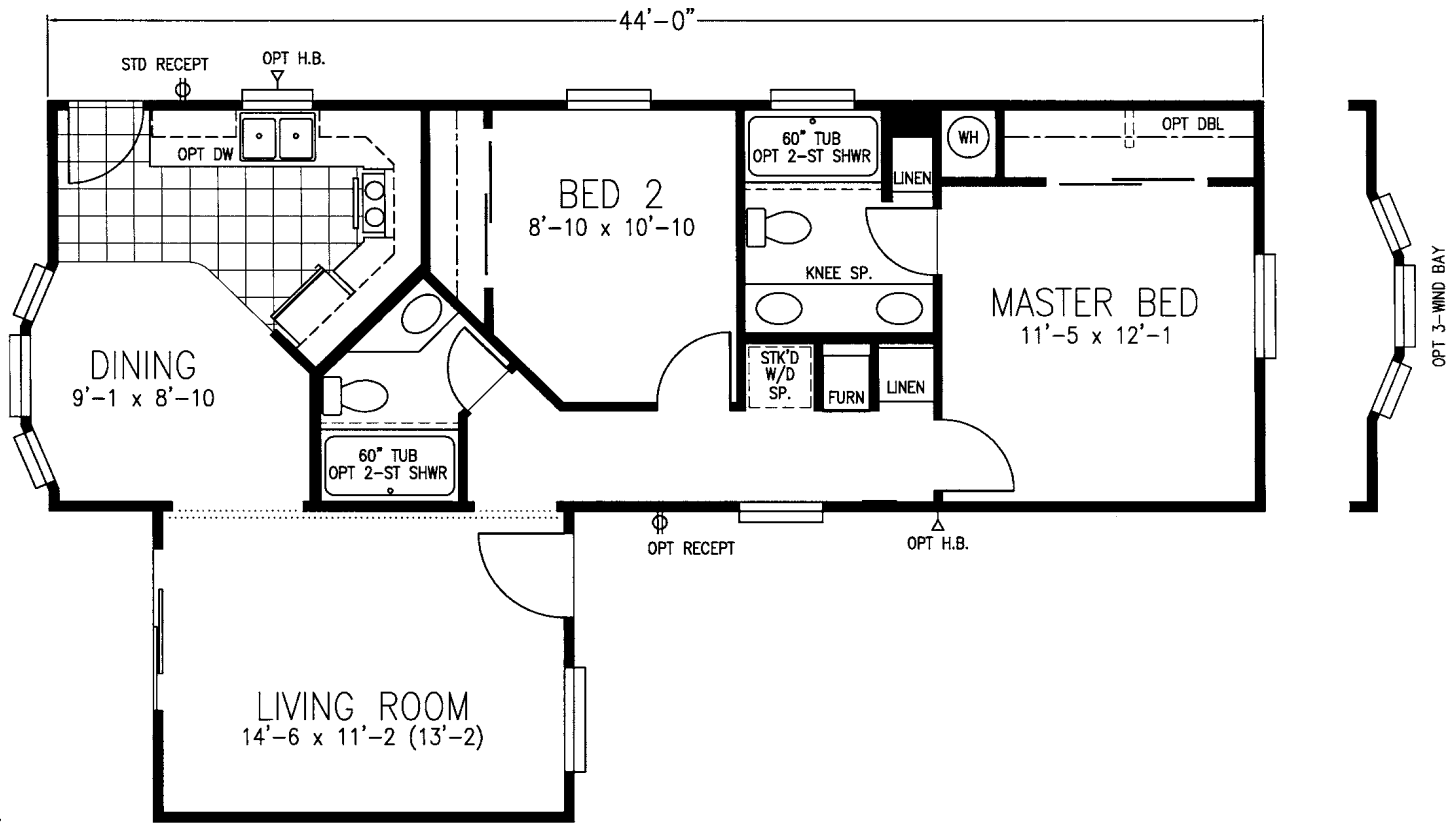

OXNARD WITH TAG

REDMAN CLASSIC SERIES

2 Bedroom, 2 Bath
Approx. 848 Sq. Ft.

Last Updated: 2-16-2011

26'-8" (28'-8" W/OPT EXTENDED TAG)

I authorize Factory Expo Home Centers to build my house, per this plan.