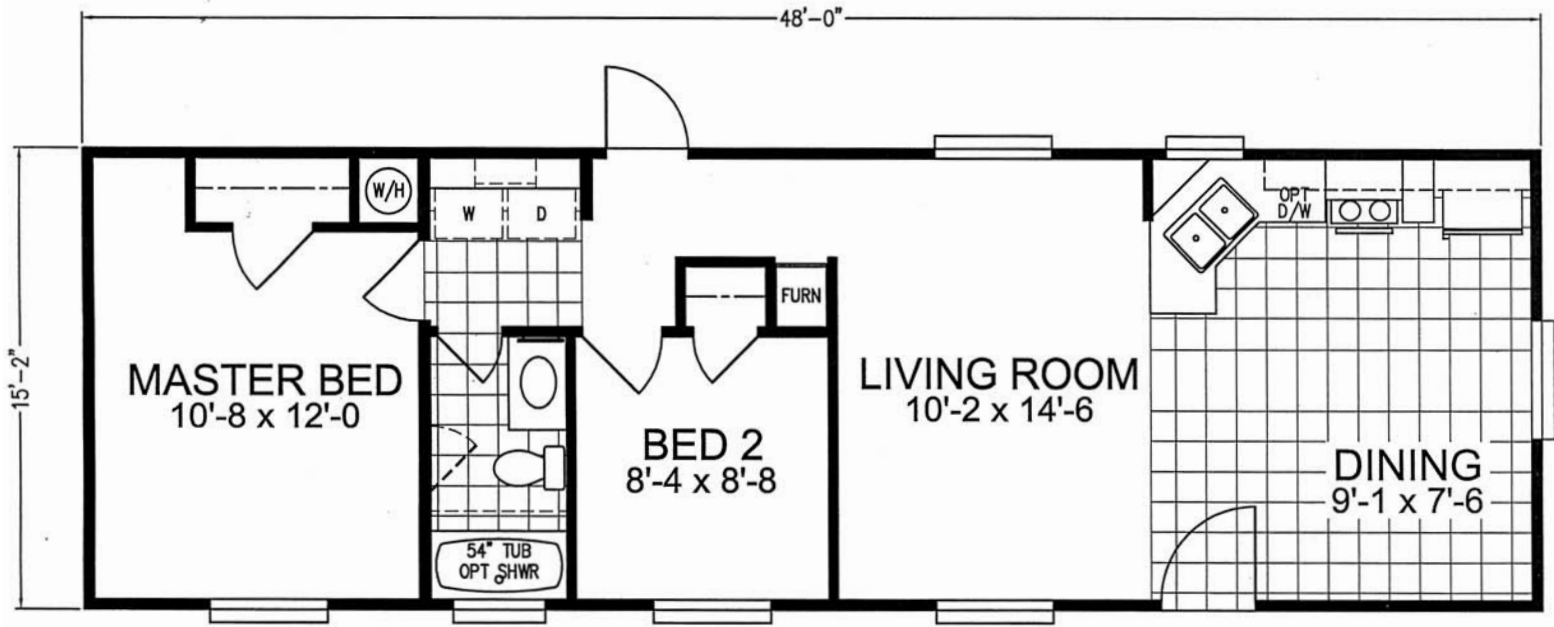

2 Bedroom, 1 Bath
Approx. 744 SQ. FT.

Oxford

Developer V.I.P.

Factory Expo
"Factory Direct Value" HOME CENTERS
6420 W. Allison, Box 5074 Chandler, AZ 85226

1-800-965-1603