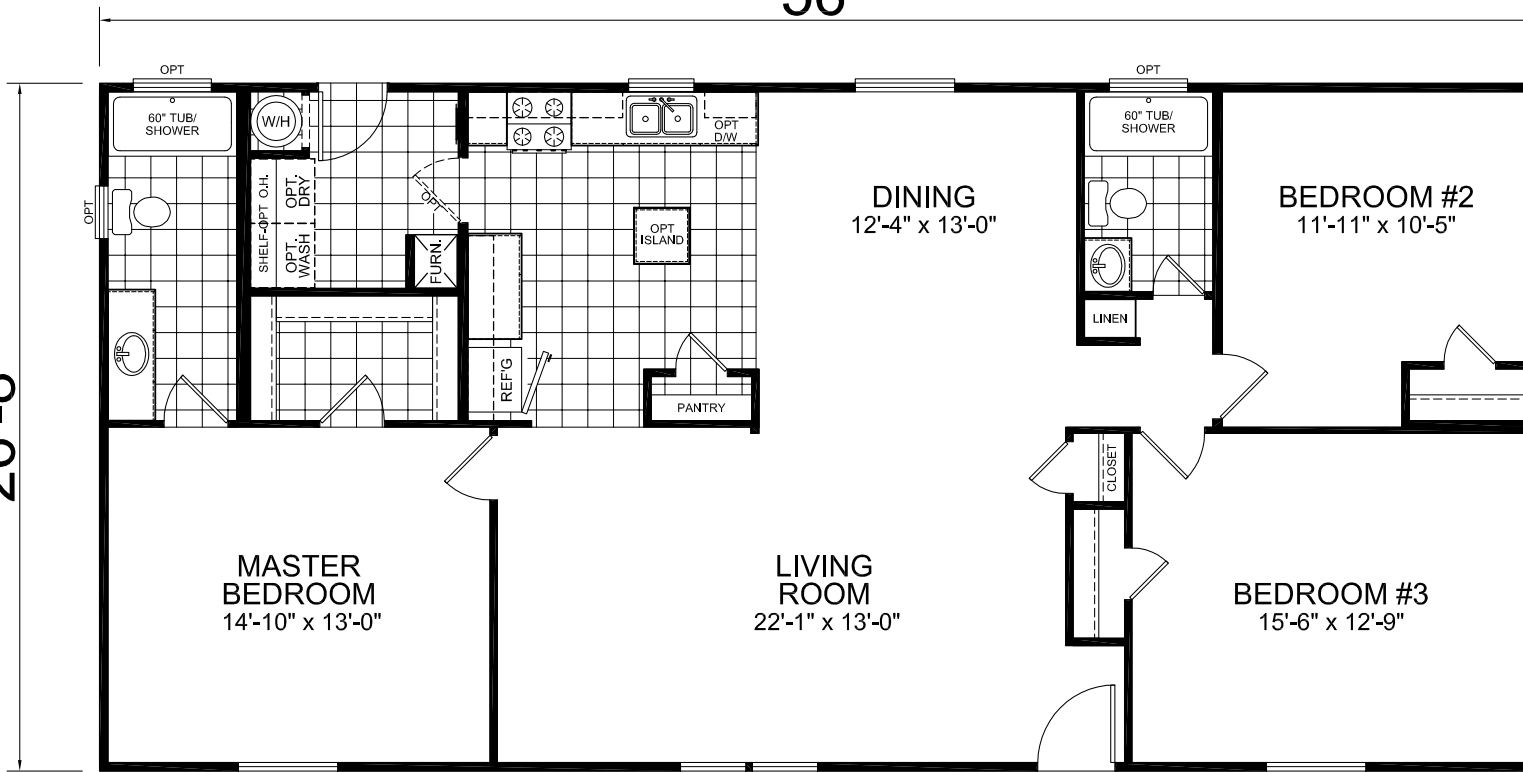

Osborne

Standard 3 Bedroom Version
Champion Limited Series

3 Bedroom, 2 Bath
Approx. 1,493 Sq. Ft.

Last Updated: 2-22-11

26'-8"

56'

I authorize Factory Expo Home Centers to build my house, per this plan.

X _____
Customer Signature/Date