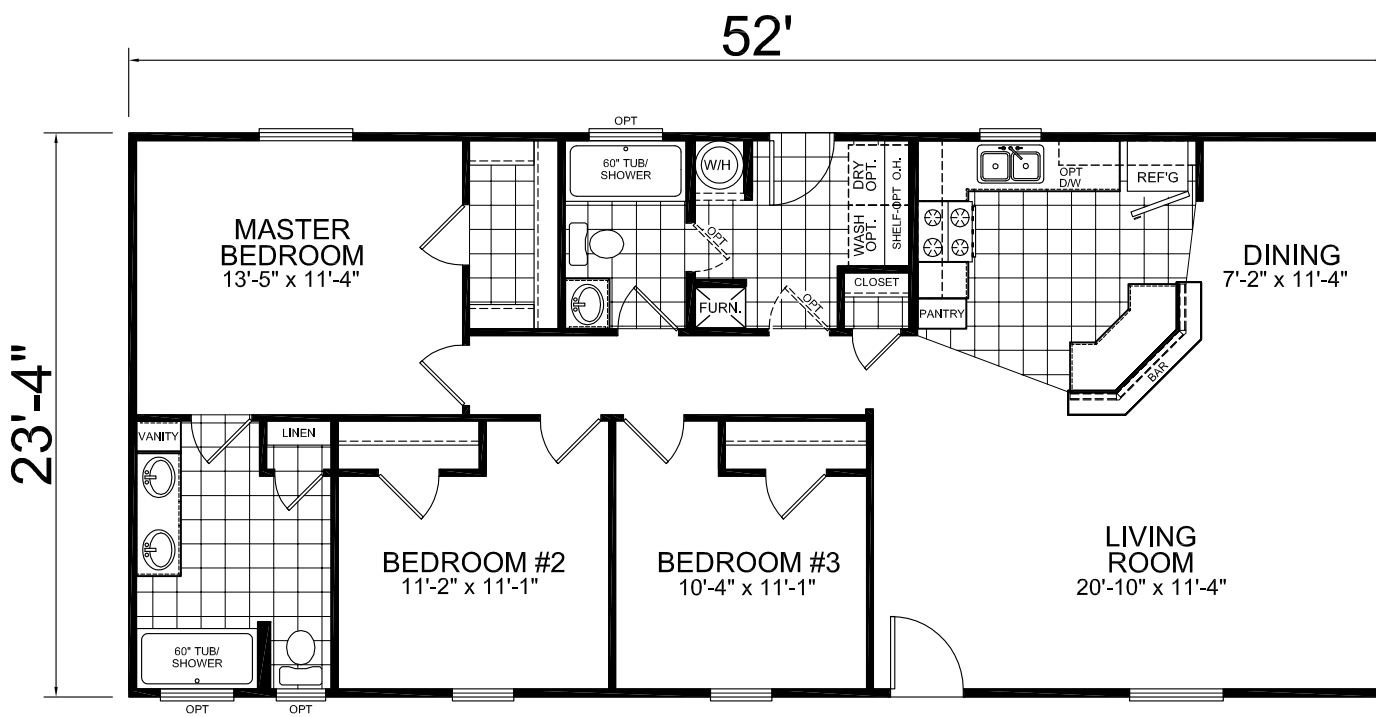

3 Bedroom, 2 Bath
Approx. 1,213 Sq. Ft.

Opal
Champion Limited Series

Last Updated: 10-7-11

OPT. 6 WINDOW BAY

I authorize Factory Expo Home Centers to build my house, per this plan.

X _____

Customer Signature/Date