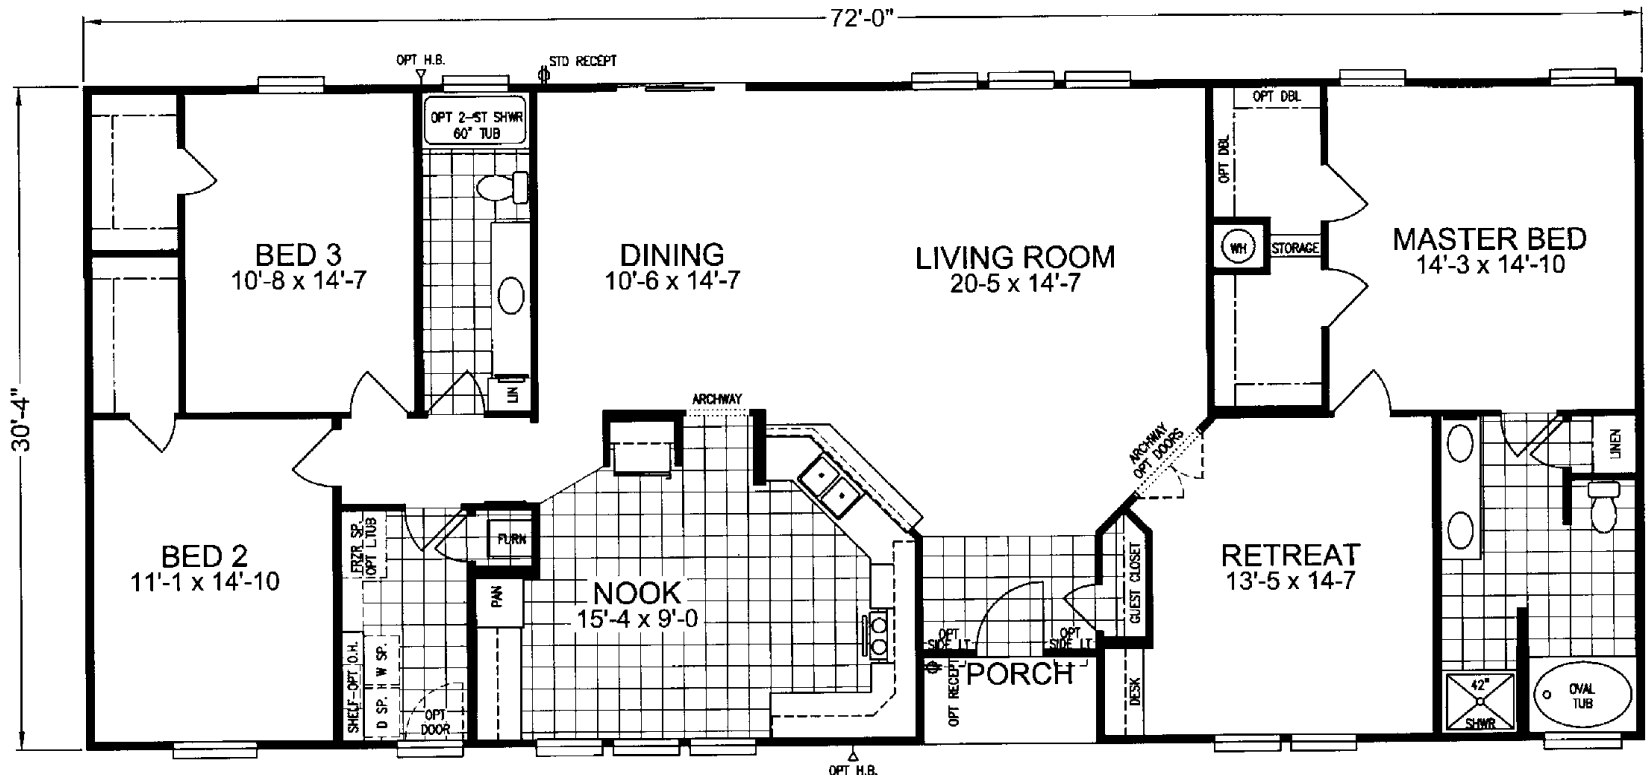

3 Bedroom, 2 Bath
Approx. 2,152 Sq. Ft.

Last Updated: 2-16-2011

Factory Expo
"Factory Direct Value" HOME CENTERS

6420 W. Allison, Box 5074
Chandler, AZ 85226

OLYMPIA
REDMAN CLASSIC SERIES

I authorize Factory Expo Home Centers to build my house, per this plan.