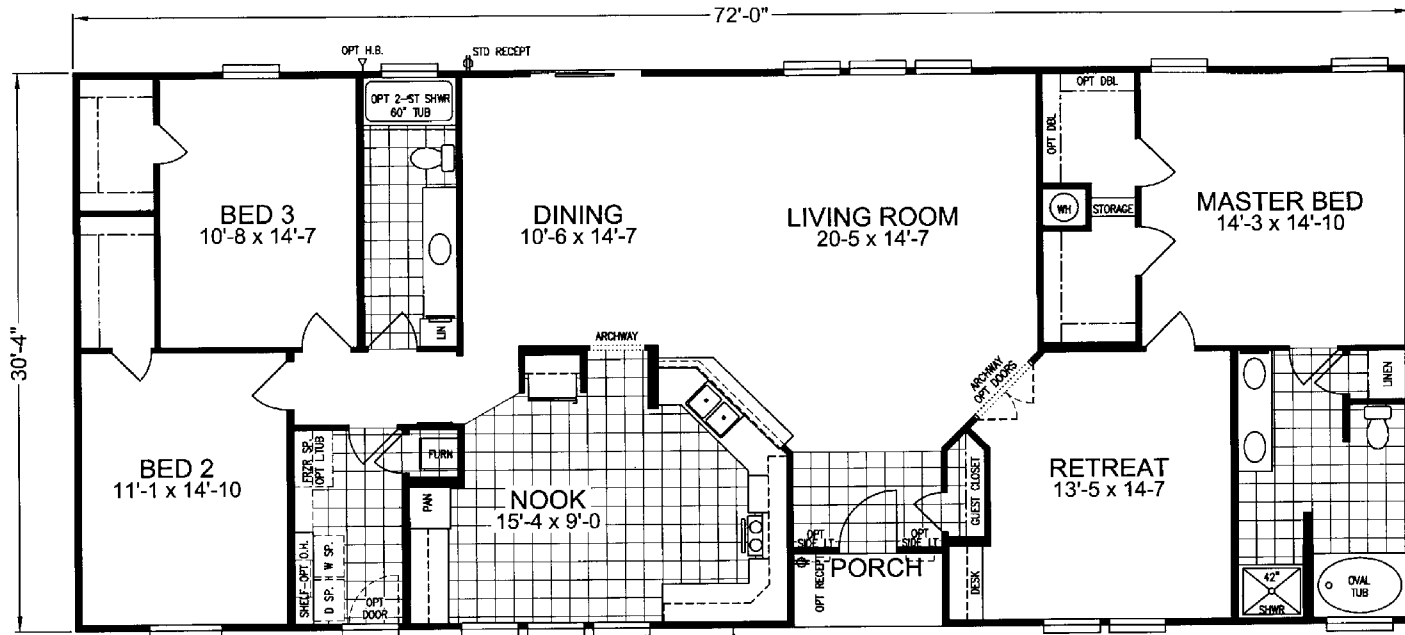

OLYMPIA

Classic Series

3 Bedroom, 2 Bath
Approx. 2152 SQ. FT.

Factory Expo
"Factory Direct Value" HOME CENTERS
6420 W. Allison, Box 5074 Chandler, AZ 85226

1-800-965-1603