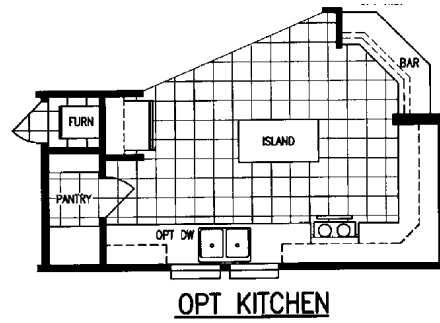

3 Bedroom, 2 Bath
Approx. 2,152 Sq. Ft.

Last Updated: 2-16-2011

Factory Expo
"Factory Direct Value" HOME CENTERS

6420 W. Allison, Box 5074
Chandler, AZ 85226

OLYMPIA
REDMAN CLASSIC SERIES

I authorize Factory Expo Home Centers to build my house, per this plan.