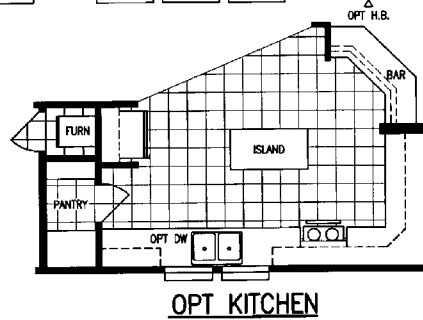

OLYMPIA

Classic Series

3 Bedroom, 2 Bath
Approx. 2152 SQ. FT.

Factory Expo
"Factory Direct Value" HOME CENTERS
6420 W. Allison, Box 5074 Chandler, AZ 85226

1-800-965-1603