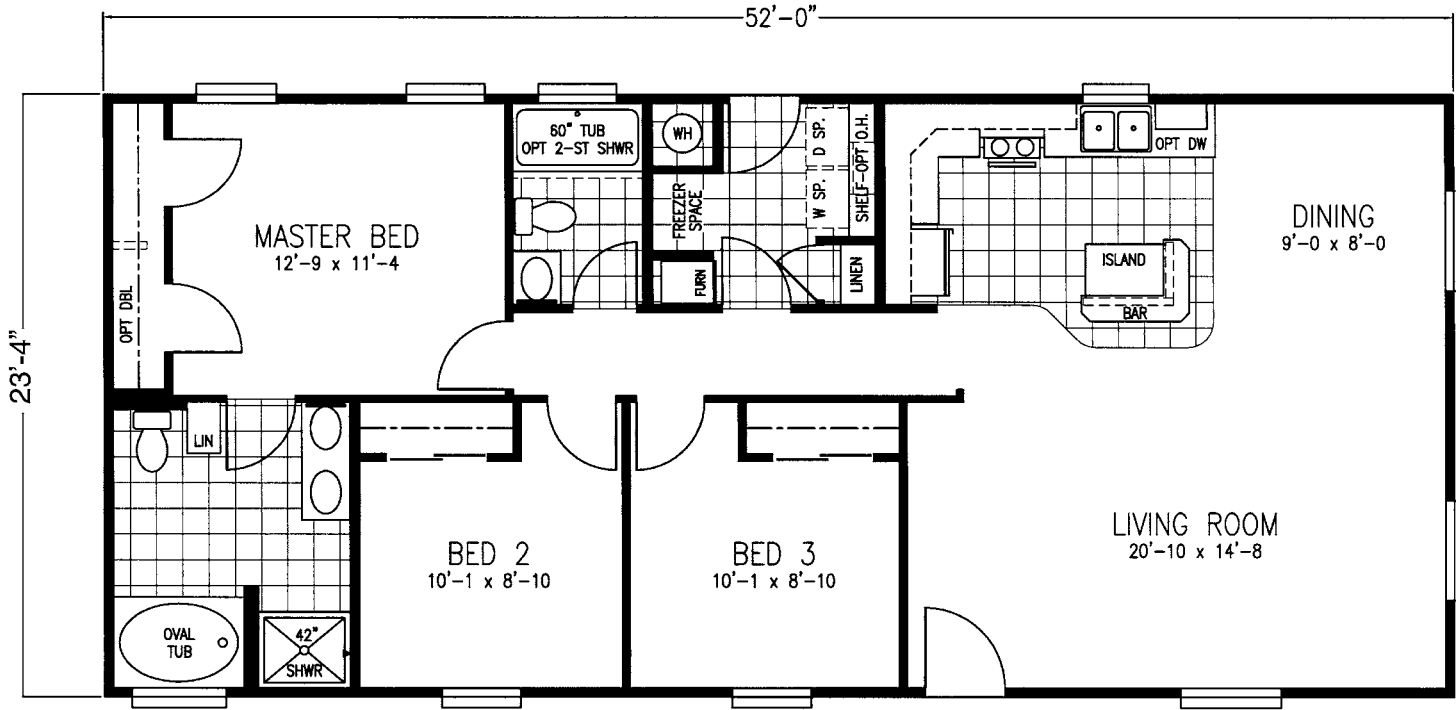

OCEANSIDE

Classic Series

3 Bedroom, 2 Bath
Approx. 1,213 SQ. FT.

Factory Expo
"Factory Direct Value" HOME CENTERS
 6420 W. Allison, Box 5074 Chandler, AZ 85226

1-800-965-1603