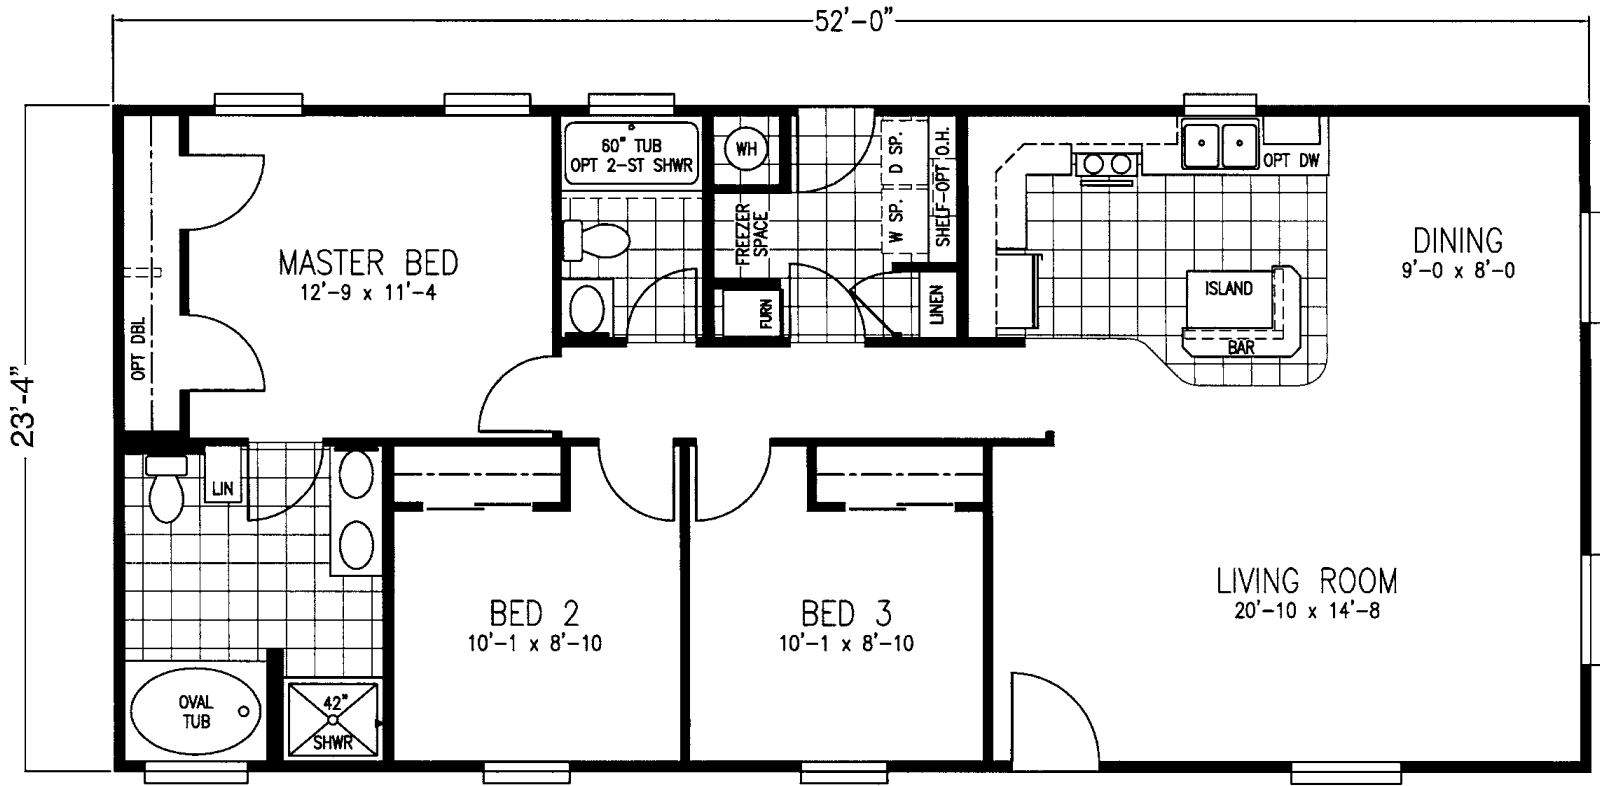

OCEANSIDE

REDMAN CLASSIC SERIES

3 Bedroom, 2 Bath
Approx. 1,213 Sq. Ft.

Last Updated: 2-16-2011

Factory Expo

"Factory Direct Value" HOME CENTERS

6420 W. Allison, Box 5074
Chandler, AZ 85226

I authorize Factory Expo Home Centers to build my house, per this plan.