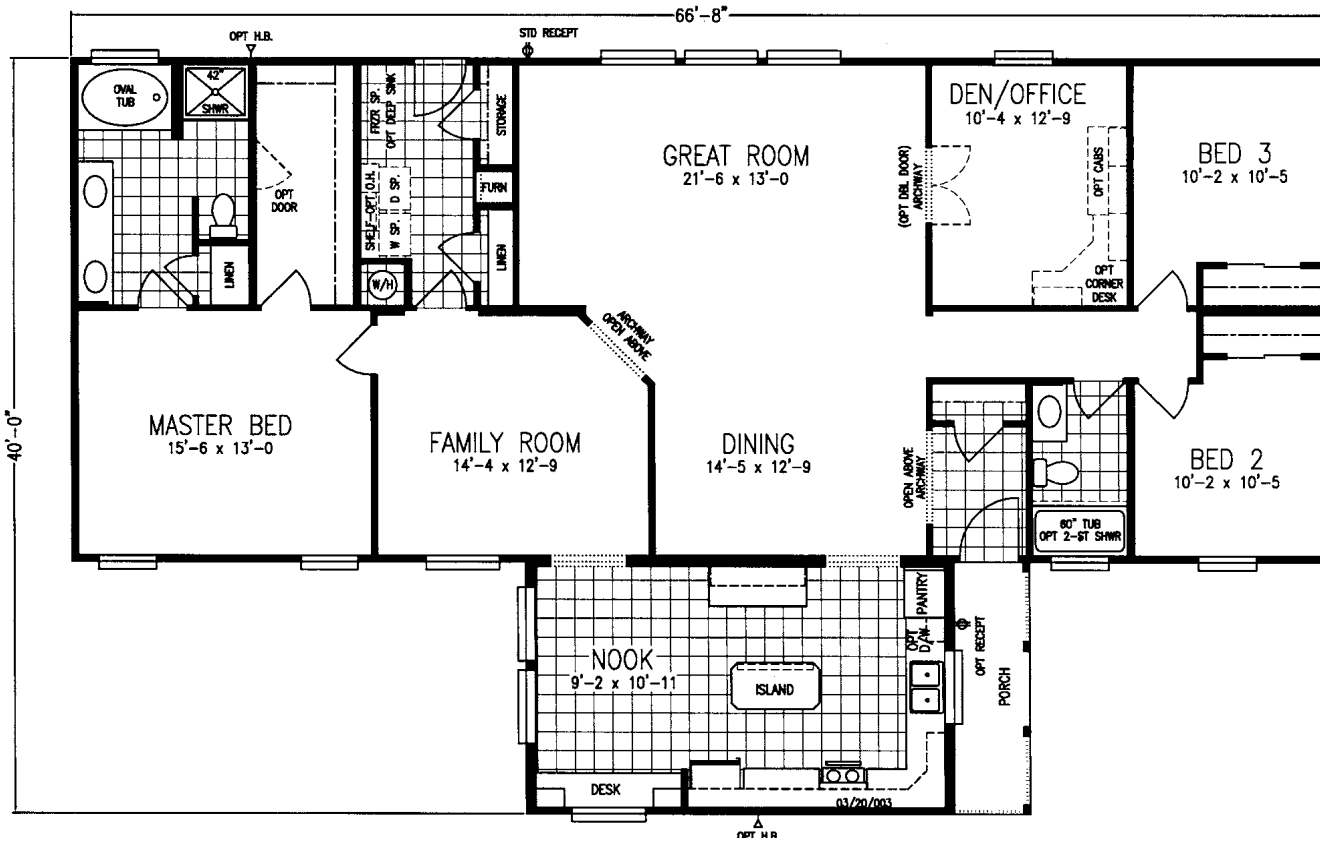

3 Bedroom, 2 Bath  
Approx. 2,080 Sq. Ft.

Last Updated: 2-16-2011

**OAK PARK**  
REDMAN CLASSIC SERIES

I authorize Factory Expo Home Centers to build my house, per this plan.  
X \_\_\_\_\_  
Customer Signature/Date