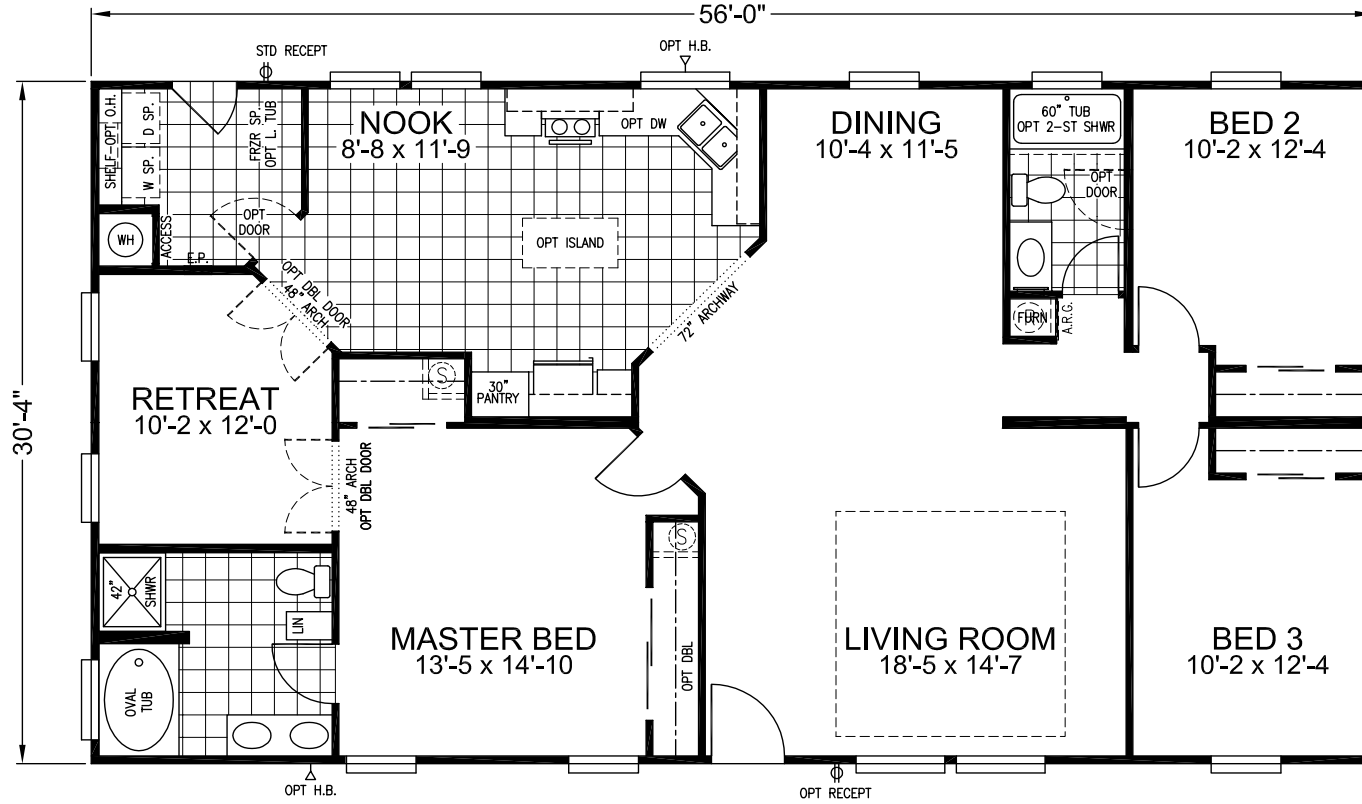

NORWOOD

Classic Series

3 Bedroom, 2 Bath
Approx. 1,699 SQ. FT.

Factory Expo
"Factory Direct Value" HOME CENTERS
6420 W. Allison, Box 5074 Chandler, AZ 85226

1-800-965-1603