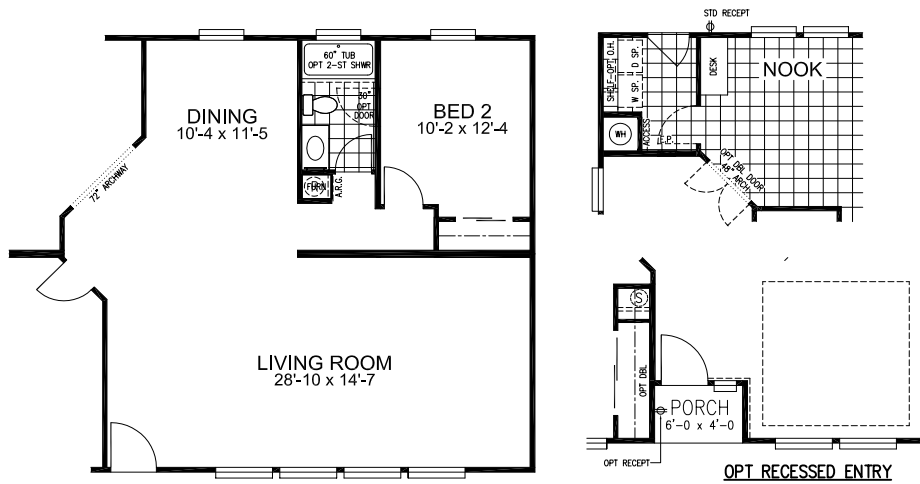

NORWOOD

Classic Series

3 Bedroom, 2 Bath
Approx. 1,699 SQ. FT.

Factory Expo
"Factory Direct Value" HOME CENTERS
6420 W. Allison, Box 5074 Chandler, AZ 85226

1-800-965-1603