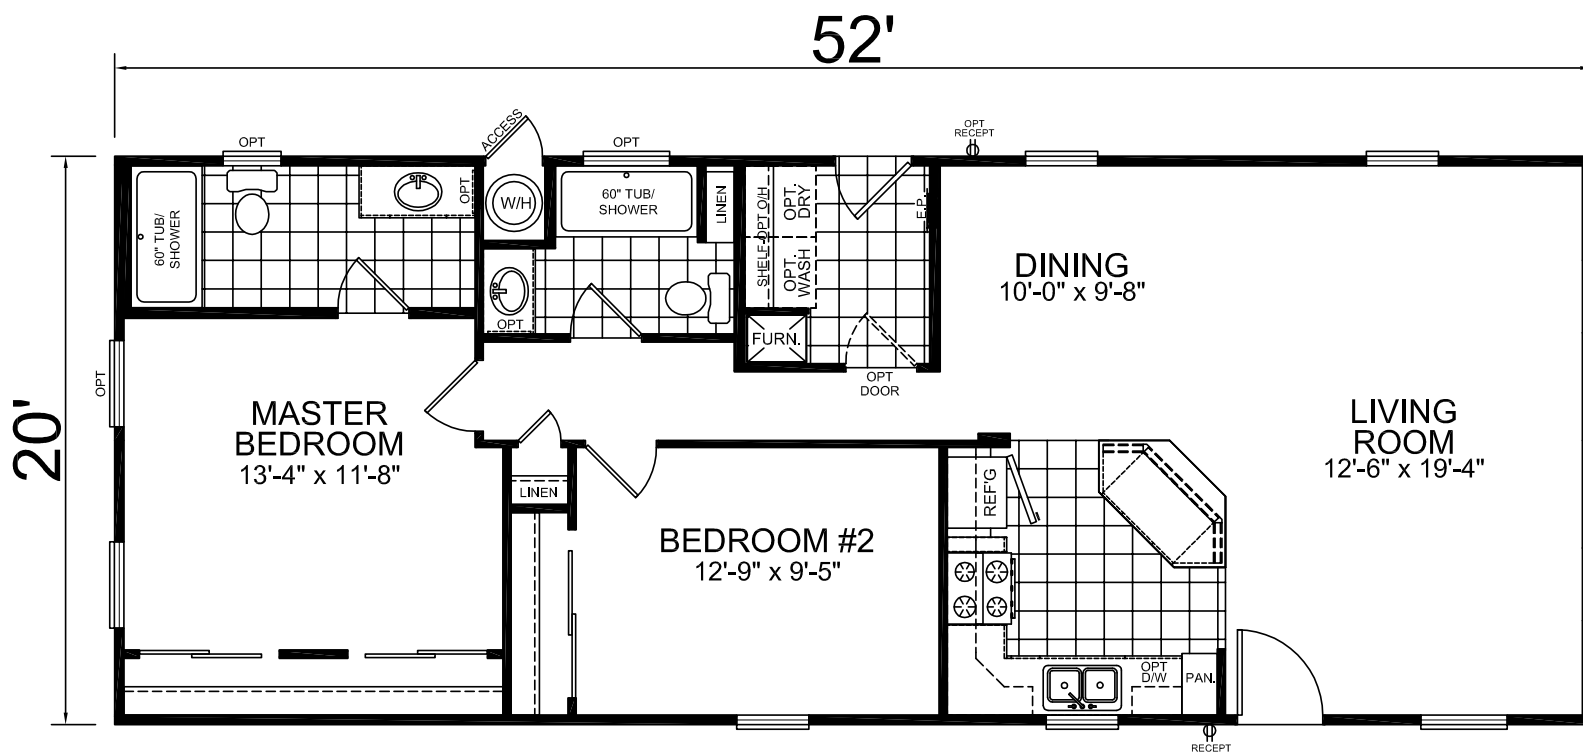

Morningside

Champion Limited Series

2 Bedroom, 2 Bath
Approx. 1,040 Sq. Ft.

Last Updated: 10-26-11

Factory Expo
"Factory Direct Value" HOME CENTERS

6420 W. Allison, Box 5074
Chandler, AZ 85226

I authorize Factory Expo Home Centers to build my house, per this plan.