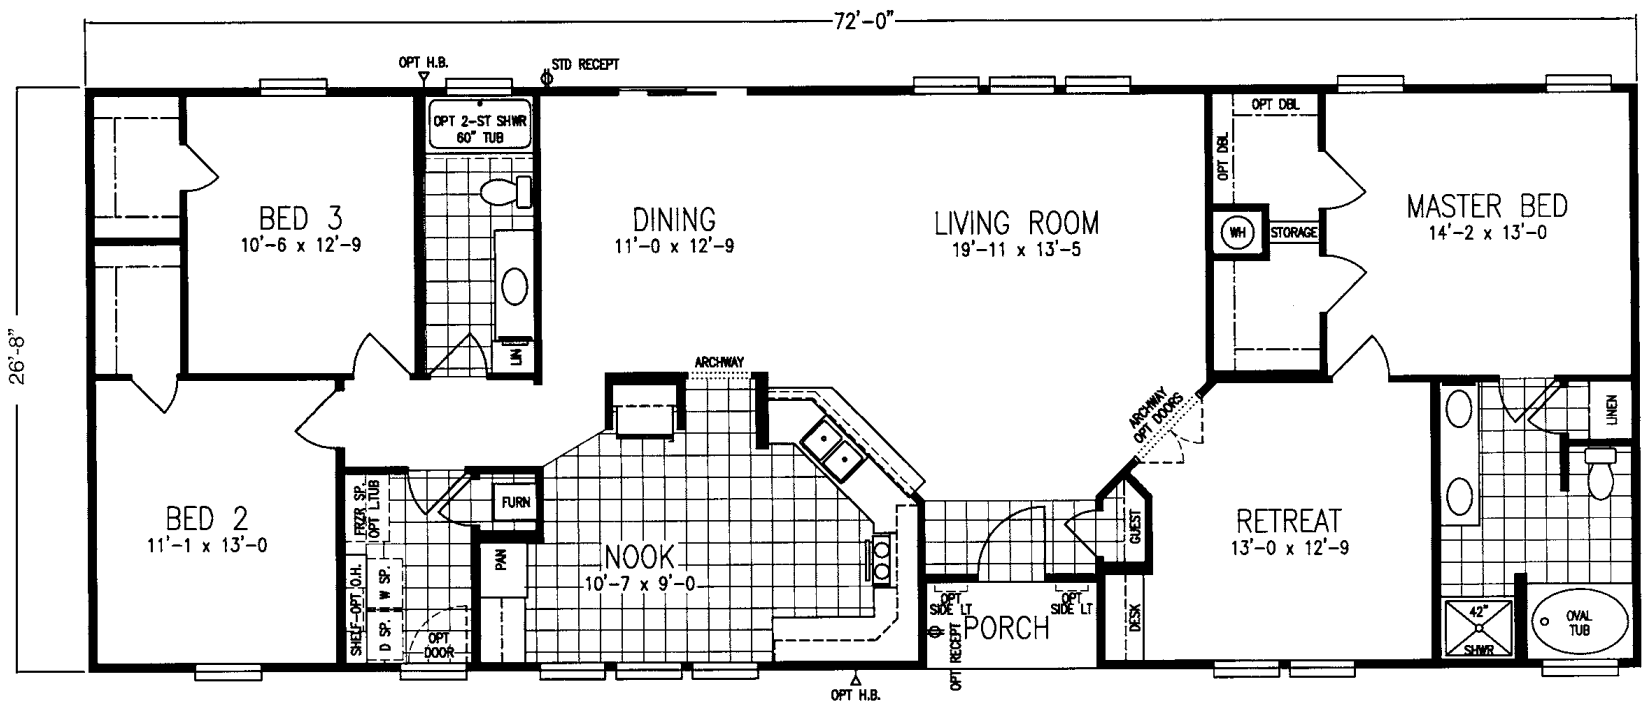

# MONTEREY

REDMAN CLASSIC SERIES

3 Bedroom, 2 Bath  
Approx. 1,888 Sq. Ft.

Last Updated: 2-16-2011