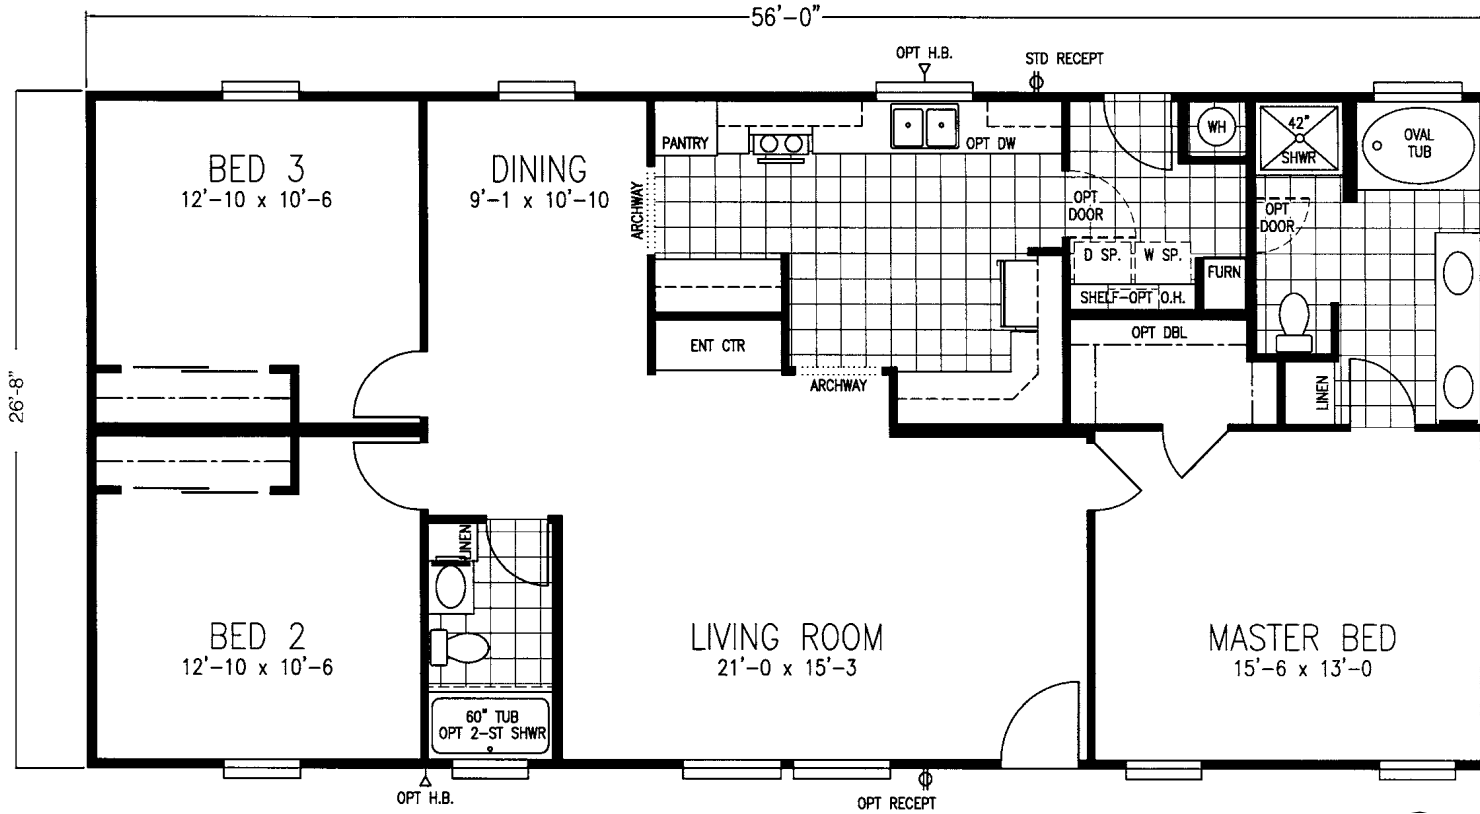

MONTEGO

Classic Series

3 Bedroom, 2 Bath
Approx. 1,493 SQ. FT.

Factory Expo
"Factory Direct Value" HOME CENTERS
6420 W. Allison, Box 5074 Chandler, AZ 85226

1-800-965-1603