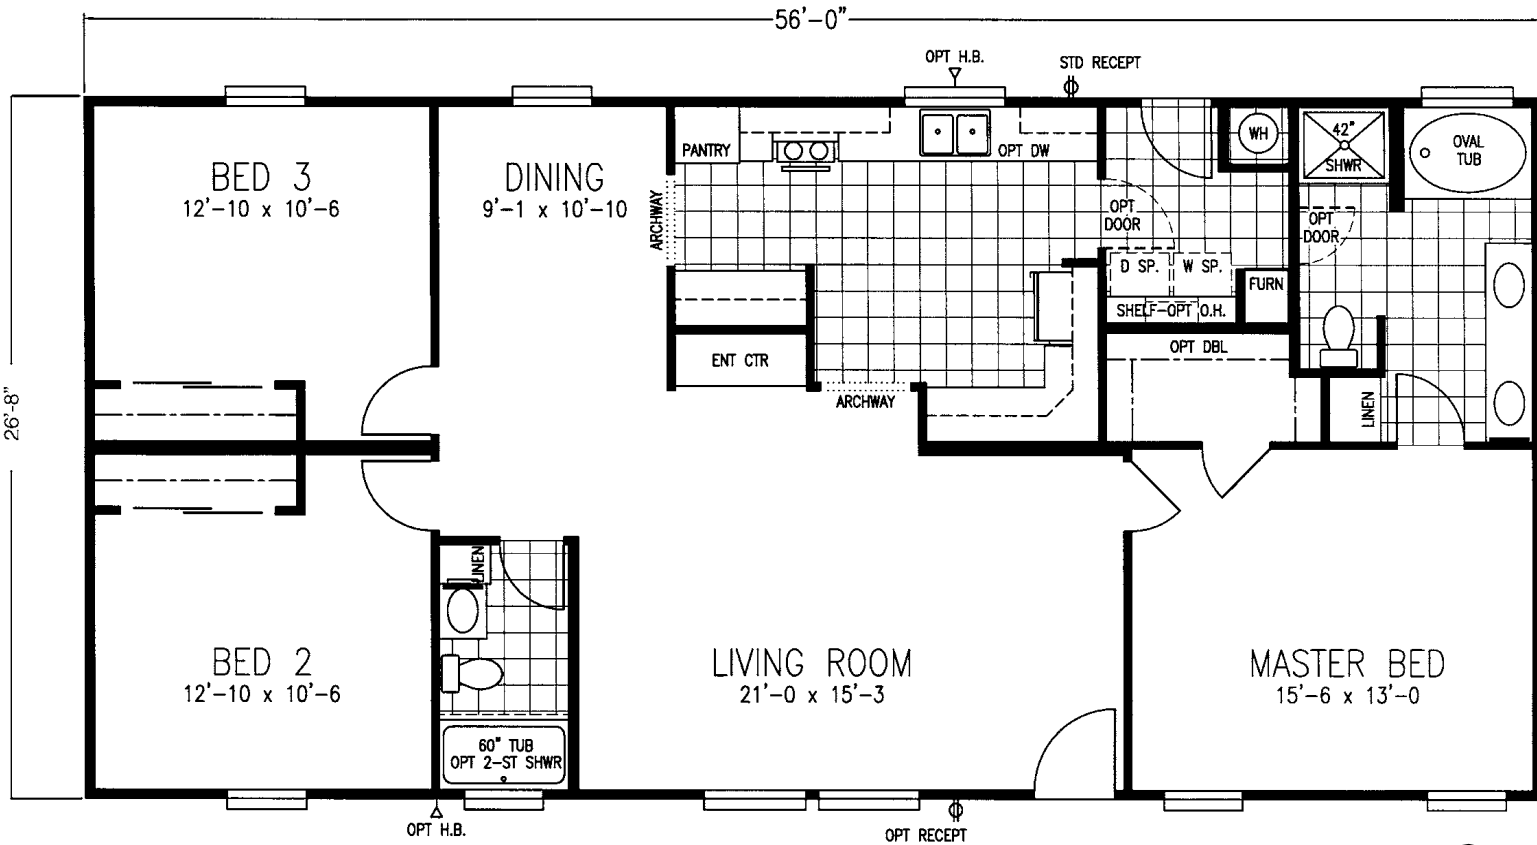

MONTEGO

REDMAN CLASSIC SERIES

3 Bedroom, 2 Bath
Approx. 1,493 Sq. Ft.

Last Updated: 9-30-11

26'-8"

6420 W. Allison, Box 5074
Chandler, AZ 85226

I authorize Factory Expo Home Centers to build my house, per this plan.