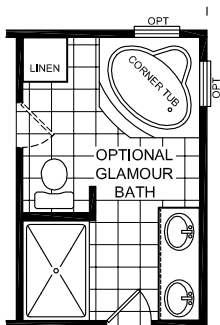

Montano

Champion Limited Series

4 Bedroom, 2 Bath
Approx. 1,760 Sq. Ft.

Last Updated: 11-8-11

26'-8"

66'

OPT. MSTR BATH

I authorize Factory Expo Home Centers to build my house, per this plan.