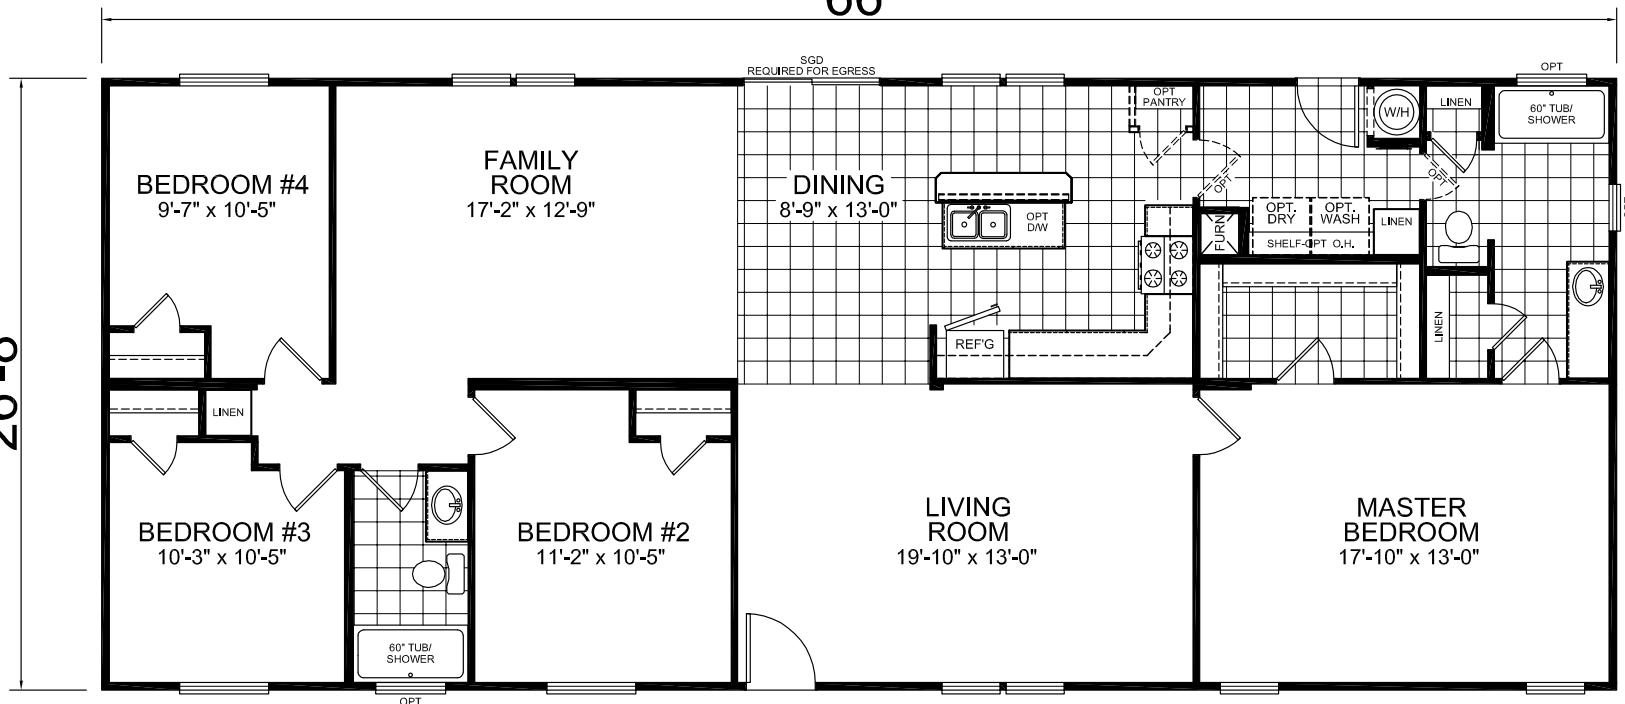

Montano

Champion Limited Series

4 Bedroom, 2 Bath
Approx. 1,760 Sq. Ft.

Last Updated: 11-8-11

26'-8"

66'

OPT. MSTR BATH

I authorize Factory Expo Home Centers to build my house, per this plan.