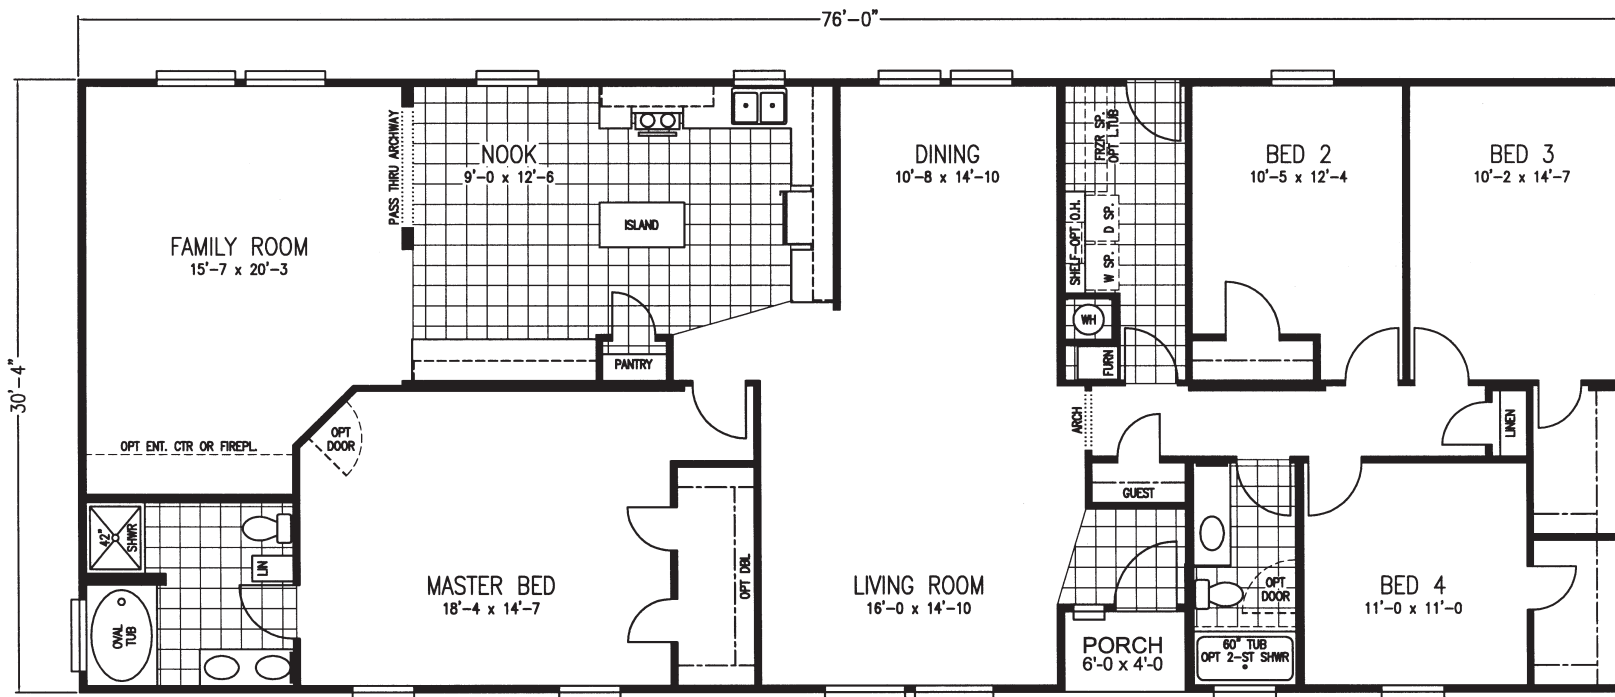

MOJAVE

REDMAN SANTA FE SERIES

4 BEDROOM, 2 BATH
APPROX. 2,305 SQ. FT.

Last Updated: 2-21-2011

I authorize Factory Expo Home Centers to build my house, per this plan.

X _____
Customer Signature/Date

Factory Expo