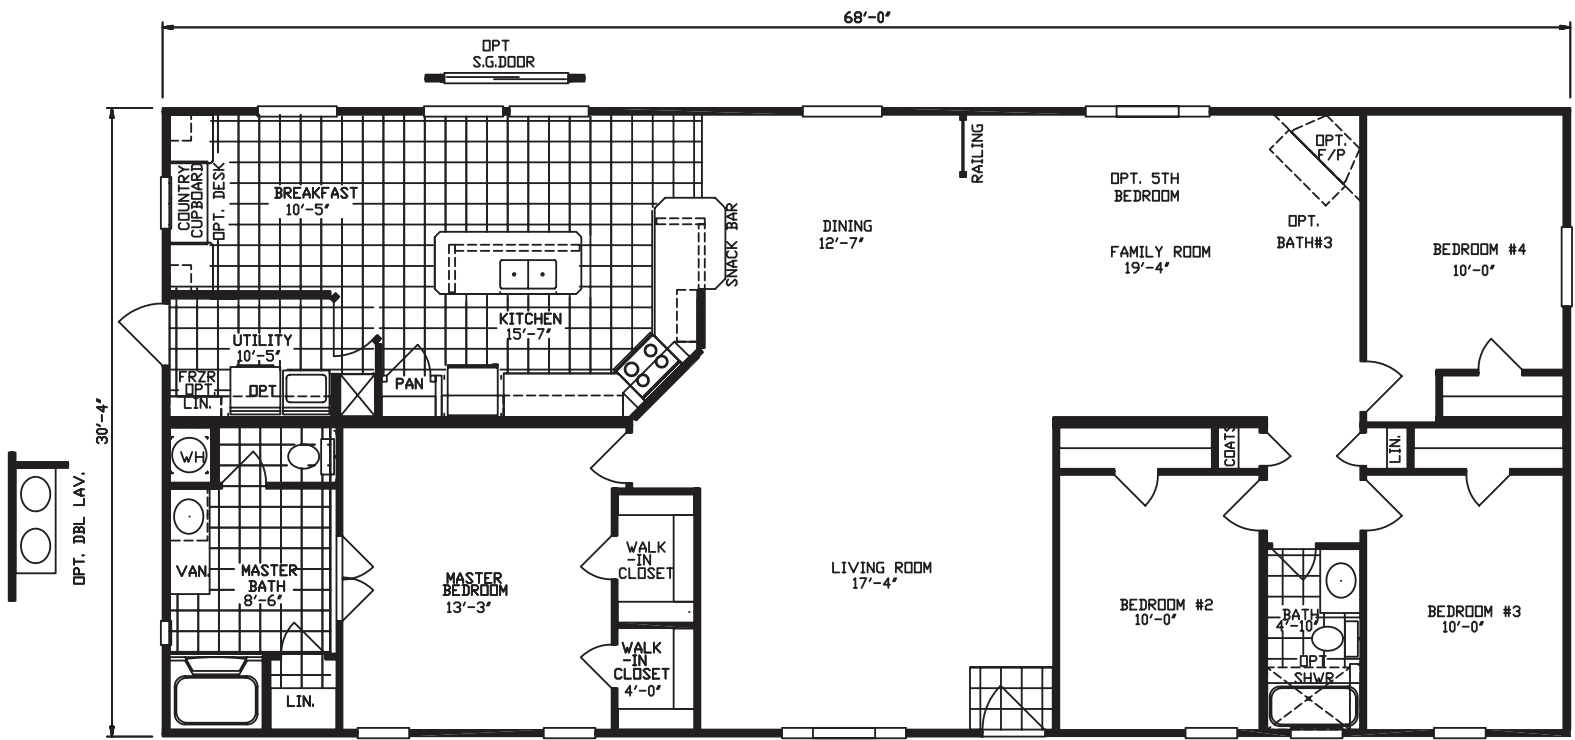

4 Bedroom, 2 Bath
Approx. 2,062 Sq. Ft.

Meridian
CHAMPION EXPO SERIES

Last Updated: 10-5-11

I authorize Factory Expo Home Centers to build my house, per this plan.

X _____

Customer Signature/Date

Factory Expo
"Factory Direct Value" HOME CENTERS