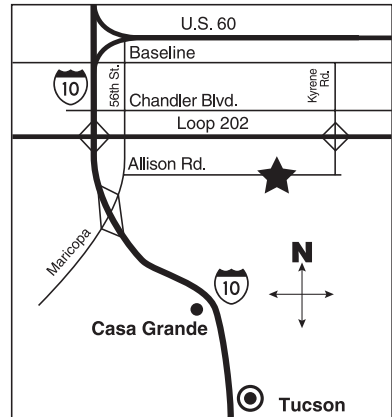

I authorize Factory Expo Home Centers to build my house, per this plan.

X _____

Customer Signature/Date

Factory Expo
"Factory Direct Value" HOME CENTERS

6420 W. Allison, Box 5074
Chandler, AZ 85226