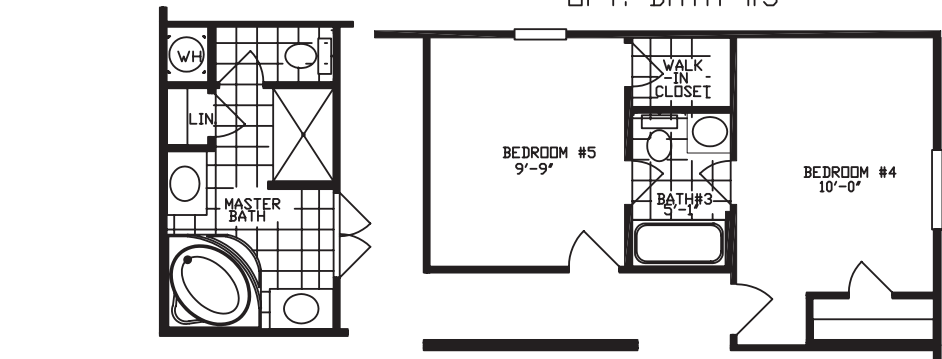

4 Bedroom, 2 Bath
Approx. 2,062 Sq. Ft.

Meridian
CHAMPION EXPO SERIES

Last Updated: 10-5-11

I authorize Factory Expo Home Centers to build my house, per this plan.

X _____

Customer Signature/Date

Factory Expo
"Factory Direct Value" HOME CENTERS