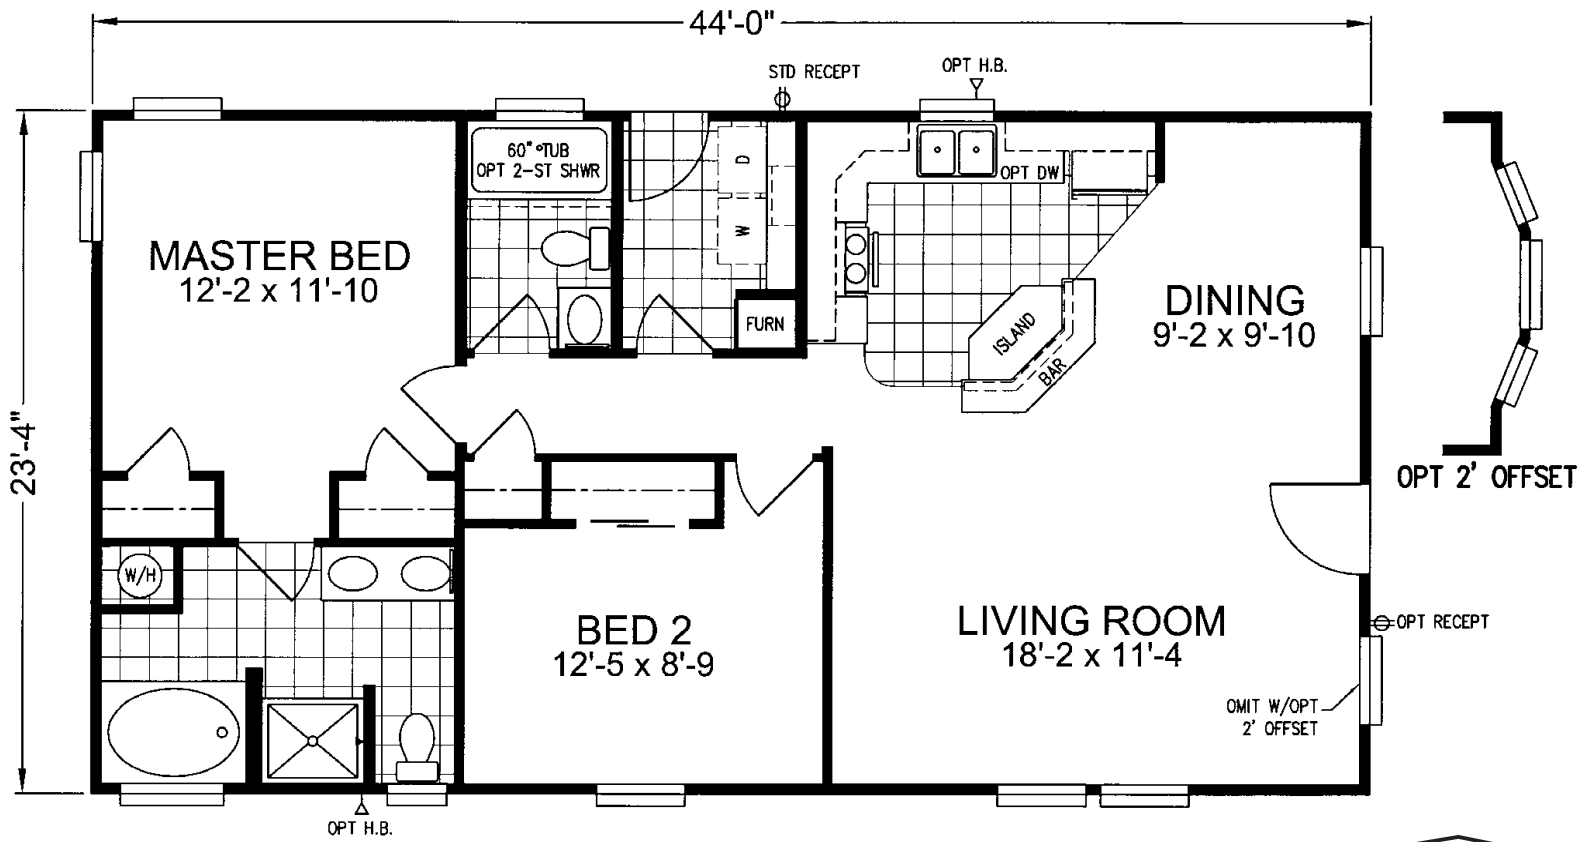

2 Bedroom, 2 Bath
Approx. 1,027 Sq. Ft.

Last Updated: X-X-2011

MEDFORD
 REDMAN CLASSIC SERIES

I authorize Factory Expo Home Centers to build my house, per this plan.
 X _____
 Customer Signature/Date

Factory Expo
 "Factory Direct Value" HOME CENTERS