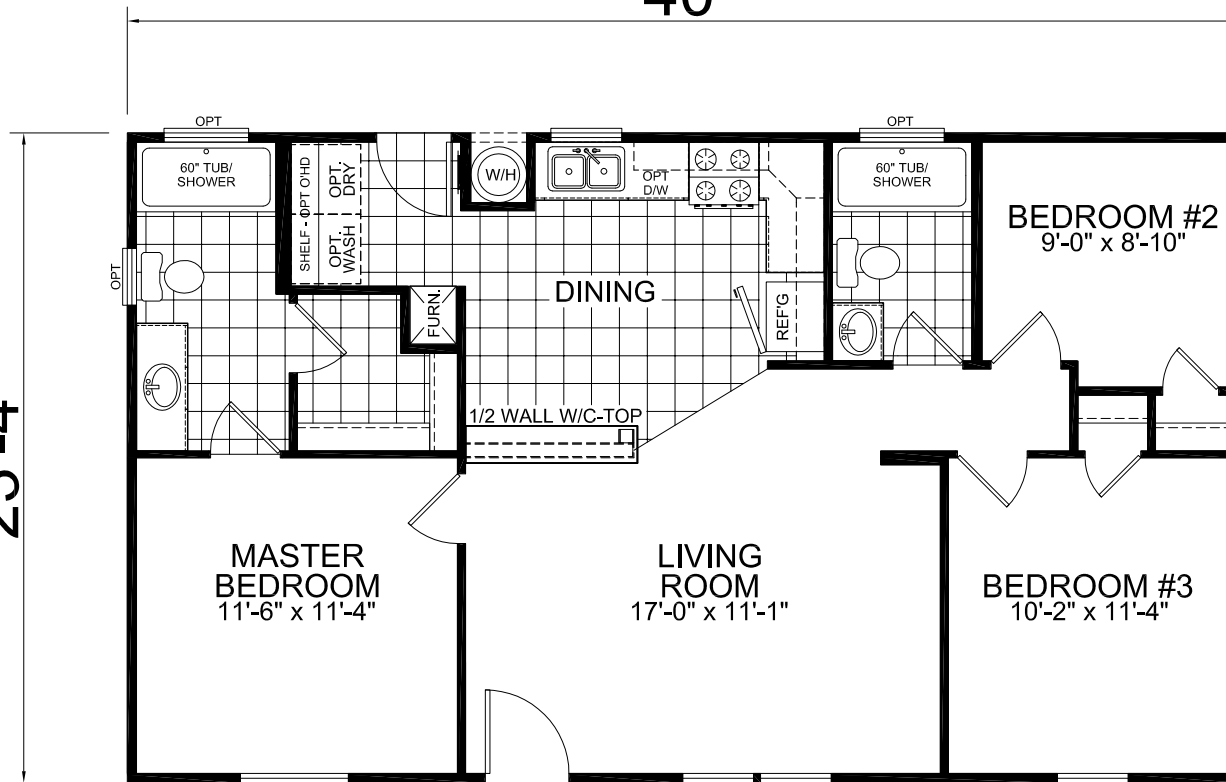

**McKinney**  
Champion Limited Series

3 Bedroom, 2 Bath  
Approx. 933 Sq. Ft.

Last Updated: 2-22-11

23'-4"

40'

**Factory Expo**  
"Factory Direct Value" HOME CENTERS

6420 W. Allison, Box 5074  
Chandler, AZ 85226