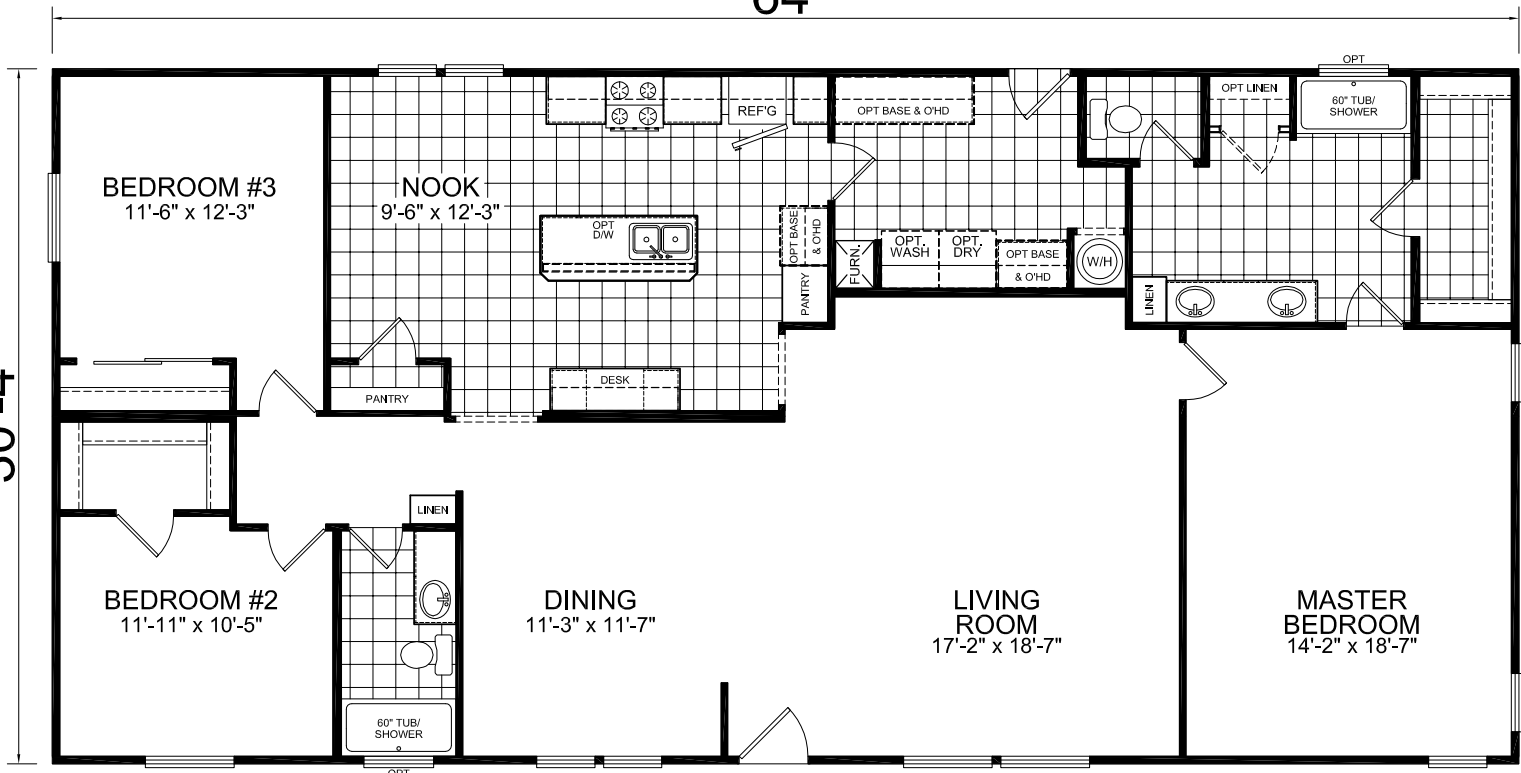

# McDermott

Champion Limited Series

3 Bedroom, 2 Bath  
Approx. 1,941 Sq. Ft.

Last Updated: 10-7-11

30'-4"

64'

I authorize Factory Expo Home Centers to build my house, per this plan.  
 X \_\_\_\_\_  
 Customer Signature/Date