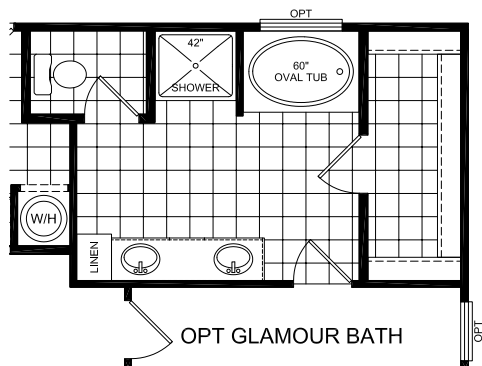

# McDermott

Champion Limited Series

3 Bedroom, 2 Bath  
Approx. 1,941 Sq. Ft.

Last Updated: 10-7-11

30'-4"

64'

I authorize Factory Expo Home Centers to build my house, per this plan.  
 X \_\_\_\_\_  
 Customer Signature/Date